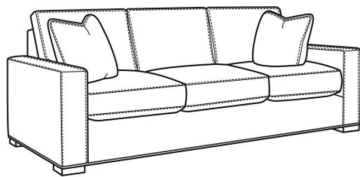

CR LAINE®

STYLE • COMFORT • COLOR

Maxwell / L5300-00

| | |
|--------------|--------------------|
| DESCRIPTION: | Sofa (89W) |
| OUTSIDE: | 89"W x 41"D x 38"H |
| INSIDE: | 74"W x 25"D |
| SEAT: | 20.5"H |
| ARM: | 26"H |
| BACK RAIL: | 31.5"H |
| COM: | Plain: 240 sq ft |
| WEIGHT: | 190 lbs |

L = available in leather

Standard Features:

Box Border Back

French Seamed

May be shown with optional features

MAXWELL

Standard Seat Cushion: Comfort Down Seat
 Standard Back Pillow: Comfort Down Back

Also available:

Maxwell / 5300-00
 Sofa (89W)
 Outside: 89W x 41D x 38H
 Inside: 74W x 25D

Maxwell / 5300-01
 Long Sofa (110W)
 Outside: 110W x 41D x 38H
 Inside: 95W x 25D

Maxwell / L5300-01
 Leather Long Sofa (110W)
 Outside: 110W x 41D x 38H
 Inside: 95W x 25D