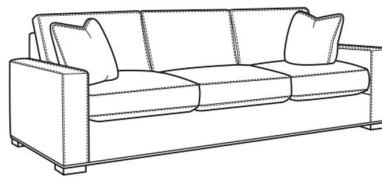

CR LAINE®

STYLE • COMFORT • COLOR

Maxwell / L5300-00

| | |
|--------------|--------------------|
| DESCRIPTION: | Sofa (89W) |
| OUTSIDE: | 89"W x 41"D x 38"H |
| INSIDE: | 74"W x 25"D |
| SEAT: | 20.5"H |
| ARM: | 26"H |
| BACK RAIL: | 31.5"H |
| COM: | Plain: 240 sq ft |
| WEIGHT: | 190 lbs |

L = available in leather

Standard Features:

Box Border Back

French Seamed

May be shown with optional features

MAXWELL

Standard Seat Cushion: Comfort Down Seat
 Standard Back Pillow: Comfort Down Back

Also available:

Maxwell / 5300-00
 Sofa (89W)
 Outside: 89W x 41D x 38H
 Inside: 74W x 25D

Maxwell / 5300-01
 Long Sofa (110W)
 Outside: 110W x 41D x 38H
 Inside: 95W x 25D

Maxwell / L5300-01
 Leather Long Sofa (110W)
 Outside: 110W x 41D x 38H
 Inside: 95W x 25D