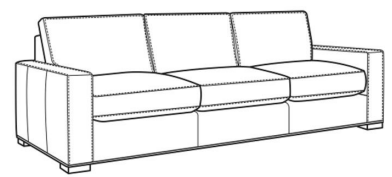

CR LAINE®

STYLE • COMFORT • COLOR

Maxwell / L5300-00

| | |
|--------------|--------------------|
| DESCRIPTION: | Sofa (89W) |
| OUTSIDE: | 89"W x 41"D x 38"H |
| INSIDE: | 74"W x 25"D |
| SEAT: | 20.5"H |
| ARM: | 26"H |
| BACK RAIL: | 31.5"H |
| COM: | Plain: 240 sq ft |
| WEIGHT: | 190 lbs |

L = available in leather

Standard Features:

Box Border Back

French Seamed

May be shown with optional features

MAXWELL

Standard Seat Cushion: Comfort Down Seat
 Standard Back Pillow: Comfort Down Back

Also available:

Maxwell / 5300-00
 Sofa (89W)
 Outside: 89W x 41D x 38H
 Inside: 74W x 25D

Maxwell / 5300-01
 Long Sofa (110W)
 Outside: 110W x 41D x 38H
 Inside: 95W x 25D

Maxwell / L5300-01
 Leather Long Sofa (110W)
 Outside: 110W x 41D x 38H
 Inside: 95W x 25D