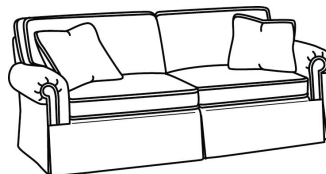

CD87 Series / CD8702R
Apt Sofa (78W)
Outside: 78W x 38D x 38H
Inside: 60W x 22D