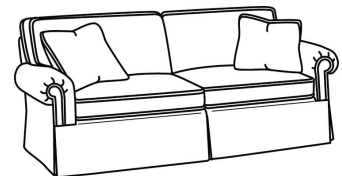

CD87 Series / CD8704T
 Loveseat (60W)
 Outside: 60W x 38D x 38H
 Inside: 47W x 22D

CD87 Series / CD8705R
 Chair (40W)
 Outside: 40W x 38D x 38H
 Inside: 22W x 22D

CD87 Series / CD8705R-SW
 Swivel Chair (40W)
 Outside: 40W x 38D x 38H
 Inside: 22W x 22D

CD87 Series / CD8705S
 Chair (40W)
 Outside: 40W x 38D x 38H
 Inside: 22W x 22D

CD87 Series / CD8705S-SW
 Swivel Chair (40W)
 Outside: 40W x 38D x 38H
 Inside: 22W x 22D

CD87 Series / CD8705T
 Chair (34W)
 Outside: 34W x 38D x 38H
 Inside: 22W x 22D

CD87 Series / CD8705T-SW
 Swivel Chair (34W)
 Outside: 34W x 38D x 38H
 Inside: 22W x 22D

CD87 Series / CD8720R
 Sofa (88W)
 Outside: 88W x 41D x 38H
 Inside: 70W x 24.5D

CD87 Series / CD8720R-2
 Sofa (88W)
 Outside: 88W x 41D x 38H
 Inside: 70W x 24.5D