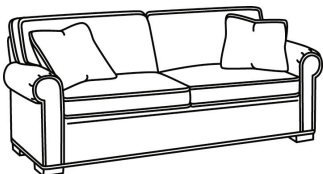

Also available:

CD87 Series / CD8700R
Sofa (88W)
Outside: 88W x 38D x 38H
Inside: 70W x 22D

CD87 Series / CD8700R-2S
Queen Sleeper (87W)
Outside: 87W x 38D x 38H
Inside: 69W x 22D

CD87 Series / CD8700S-2
Sofa (88W)
Outside: 88W x 38D x 38H
Inside: 70W x 22D