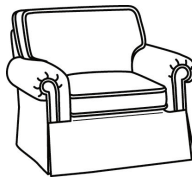

CD87 Series / CD8703T
 Wedge Sofa (115W)
 Outside: 115W x 53D x 38H
 Inside: 0W x 22D

CD87 Series / CD8704R
 Loveseat (65W)
 Outside: 65W x 38D x 38H
 Inside: 47W x 22D

CD87 Series / CD8704S
 Loveseat (65W)
 Outside: 65W x 38D x 38H
 Inside: 47W x 22D

CD87 Series / CD8704T
 Loveseat (60W)
 Outside: 60W x 38D x 38H
 Inside: 47W x 22D

CD87 Series / CD8705R
 Chair (40W)
 Outside: 40W x 38D x 38H
 Inside: 22W x 22D

CD87 Series / CD8705R-SW
 Swivel Chair (40W)
 Outside: 40W x 38D x 38H
 Inside: 22W x 22D