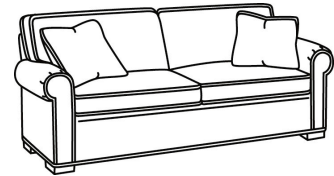

CR LAINE®

STYLE • COMFORT • COLOR

CD87 Series / CD8700R-2

DESCRIPTION:	Sofa (88W)
OUTSIDE:	88"W x 38"D x 38"H
INSIDE:	70"W x 22"D
SEAT:	21.5"H
ARM:	25.5"H
BACK RAIL:	30.5"H
THROW PILLOWS:	2 - 18"
COM:	Plain: 21.00 yds Repeat of 2-14": 26.25 yds Repeat of 15-27": 28.50 yds
WEIGHT:	160 lbs

S = available as sleeper

Standard Features:

This style is a custom configuration from our CUSTOM DESIGN COLLECTIONS.

Additional configurations available

May be shown with optional features

CD87 SERIES

Standard Seat Cushion: Hallmark Seat
Standard Back Pillow: Fiber Back

Also available:

CD87 Series / CD8700R
Sofa (88W)
Outside: 88W x 38D x 38H
Inside: 70W x 22D

CD87 Series / CD8700R-2S
Queen Sleeper (87W)
Outside: 87W x 38D x 38H
Inside: 69W x 22D

CD87 Series / CD8700S-2
Sofa (88W)
Outside: 88W x 38D x 38H
Inside: 70W x 22D