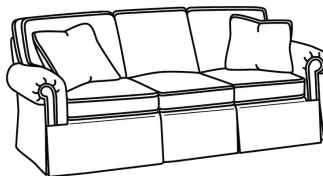

CD87 Series / CD8704T
 Loveseat (60W)
 Outside: 60W x 38D x 38H
 Inside: 47W x 22D

CD87 Series / CD8705R
 Chair (40W)
 Outside: 40W x 38D x 38H
 Inside: 22W x 22D

CD87 Series / CD8705R-SW
 Swivel Chair (40W)
 Outside: 40W x 38D x 38H
 Inside: 22W x 22D

CD87 Series / CD8705S
 Chair (40W)
 Outside: 40W x 38D x 38H
 Inside: 22W x 22D

CD87 Series / CD8705S-SW
 Swivel Chair (40W)
 Outside: 40W x 38D x 38H
 Inside: 22W x 22D

CD87 Series / CD8705T
 Chair (34W)
 Outside: 34W x 38D x 38H
 Inside: 22W x 22D

CD87 Series / CD8705T-SW
 Swivel Chair (34W)
 Outside: 34W x 38D x 38H
 Inside: 22W x 22D

CD87 Series / CD8720R
 Sofa (88W)
 Outside: 88W x 41D x 38H
 Inside: 70W x 24.5D

CD87 Series / CD8720R-2
 Sofa (88W)
 Outside: 88W x 41D x 38H
 Inside: 70W x 24.5D