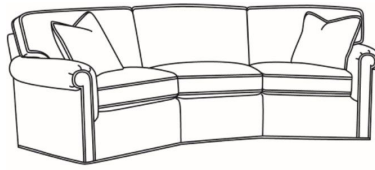

Also available:

CD87 Series / CD8700R
Sofa (88W)
Outside: 88W x 38D x 38H
Inside: 70W x 22D

CD87 Series / CD8700R-2S
Queen Sleeper (87W)
Outside: 87W x 38D x 38H
Inside: 69W x 22D

CD87 Series / CD8700S-2
Sofa (88W)
Outside: 88W x 38D x 38H
Inside: 70W x 22D

CD87 Series / CD8700S-2S
Queen Sleeper (87W)
Outside: 87W x 38D x 38H
Inside: 69W x 22D

CD87 Series / CD8702R
Apt Sofa (78W)
Outside: 78W x 38D x 38H
Inside: 60W x 22D

CD87 Series / CD8702S
Apt Sofa (78W)
Outside: 78W x 38D x 38H
Inside: 60W x 22D

CD87 Series / CD8702T
 Apt Sofa (73W)
 Outside: 73W x 38D x 38H
 Inside: 60W x 22D

CD87 Series / CD8703R
 Wedge Sofa (115W)
 Outside: 115W x 53D x 38H
 Inside: 0W x 22D

CD87 Series / CD8703S
 Wedge Sofa (115W)
 Outside: 115W x 53D x 38H
 Inside: 0W x 22D