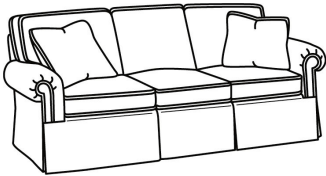

CR LAINE®

STYLE • COMFORT • COLOR

CD87 Series / CD8700R-2

DESCRIPTION:	Sofa (88W)
OUTSIDE:	88"W x 38"D x 38"H
INSIDE:	70"W x 22"D
SEAT:	21.5"H
ARM:	25.5"H
BACK RAIL:	30.5"H
THROW PILLOWS:	2 - 18"
COM:	Plain: 21.00 yds Repeat of 2-14": 26.25 yds Repeat of 15-27": 28.50 yds
WEIGHT:	160 lbs

S = available as sleeper

Standard Features:

This style is a custom configuration from our CUSTOM DESIGN COLLECTIONS.

Additional configurations available

May be shown with optional features

CD87 SERIES

Standard Seat Cushion: Hallmark Seat
Standard Back Pillow: Fiber Back

Also available:

CD87 Series / CD8700R
Sofa (88W)
Outside: 88W x 38D x 38H
Inside: 70W x 22D

CD87 Series / CD8700R-2S
Queen Sleeper (87W)
Outside: 87W x 38D x 38H
Inside: 69W x 22D

CD87 Series / CD8700S-2
Sofa (88W)
Outside: 88W x 38D x 38H
Inside: 70W x 22D