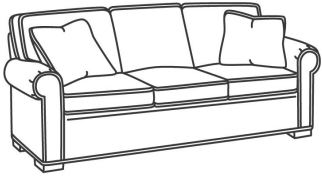

CD87 Series / CD8704T
 Loveseat (60W)
 Outside: 60W x 38D x 38H
 Inside: 47W x 22D

CD87 Series / CD8705R
 Chair (40W)
 Outside: 40W x 38D x 38H
 Inside: 22W x 22D

CD87 Series / CD8705R-SW
 Swivel Chair (40W)
 Outside: 40W x 38D x 38H
 Inside: 22W x 22D

CD87 Series / CD8705S
 Chair (40W)
 Outside: 40W x 38D x 38H
 Inside: 22W x 22D

CD87 Series / CD8705S-SW
 Swivel Chair (40W)
 Outside: 40W x 38D x 38H
 Inside: 22W x 22D

CD87 Series / CD8705T
 Chair (34W)
 Outside: 34W x 38D x 38H
 Inside: 22W x 22D

CD87 Series / CD8705T-SW
 Swivel Chair (34W)
 Outside: 34W x 38D x 38H
 Inside: 22W x 22D

CD87 Series / CD8720R
 Sofa (88W)
 Outside: 88W x 41D x 38H
 Inside: 70W x 24.5D

CD87 Series / CD8720R-2
 Sofa (88W)
 Outside: 88W x 41D x 38H
 Inside: 70W x 24.5D