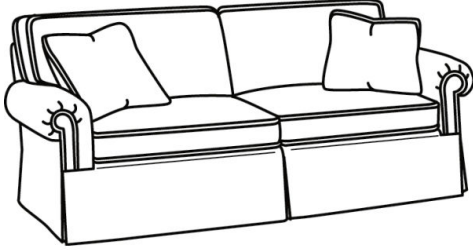

CR LAINE®

STYLE • COMFORT • COLOR

CD87 Series / CD8700R-2

DESCRIPTION:	Sofa (88W)
OUTSIDE:	88"W x 38"D x 38"H
INSIDE:	70"W x 22"D
SEAT:	21.5"H
ARM:	25.5"H
BACK RAIL:	30.5"H
THROW PILLOWS:	2 - 18"
COM:	Plain: 21.00 yds Repeat of 2-14": 26.25 yds Repeat of 15-27": 28.50 yds
WEIGHT:	160 lbs

S = available as sleeper

Standard Features:

This style is a custom configuration from our CUSTOM DESIGN COLLECTIONS.

Additional configurations available

May be shown with optional features

CD87 SERIES

Standard Seat Cushion: Hallmark Seat
Standard Back Pillow: Fiber Back