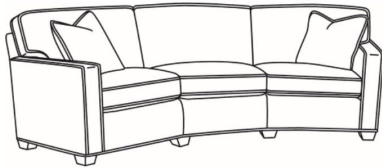

Also available:

CD87 Series / CD8700R
Sofa (88W)
Outside: 88W x 38D x 38H
Inside: 70W x 22D

CD87 Series / CD8700R-2S
Queen Sleeper (87W)
Outside: 87W x 38D x 38H
Inside: 69W x 22D

CD87 Series / CD8700S-2
Sofa (88W)
Outside: 88W x 38D x 38H
Inside: 70W x 22D

CD87 Series / CD8700S-2S
Queen Sleeper (87W)
Outside: 87W x 38D x 38H
Inside: 69W x 22D

CD87 Series / CD8702R
Apt Sofa (78W)
Outside: 78W x 38D x 38H
Inside: 60W x 22D

CD87 Series / CD8702S
Apt Sofa (78W)
Outside: 78W x 38D x 38H
Inside: 60W x 22D

CD87 Series / CD8702T
 Apt Sofa (73W)
 Outside: 73W x 38D x 38H
 Inside: 60W x 22D

CD87 Series / CD8703R
 Wedge Sofa (115W)
 Outside: 115W x 53D x 38H
 Inside: 0W x 22D

CD87 Series / CD8703S
 Wedge Sofa (115W)
 Outside: 115W x 53D x 38H
 Inside: 0W x 22D