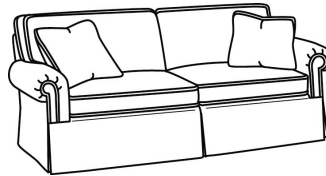

CR LAINE®

STYLE • COMFORT • COLOR

CD87 Series / CD8700R-2

DESCRIPTION:	Sofa (88W)
OUTSIDE:	88"W x 38"D x 38"H
INSIDE:	70"W x 22"D
SEAT:	21.5"H
ARM:	25.5"H
BACK RAIL:	30.5"H
THROW PILLOWS:	2 - 18"
COM:	Plain: 21.00 yds Repeat of 2-14": 26.25 yds Repeat of 15-27": 28.50 yds
WEIGHT:	160 lbs

S = available as sleeper

Standard Features:

This style is a custom configuration from our CUSTOM DESIGN COLLECTIONS.

Additional configurations available

May be shown with optional features

CD87 SERIES

Standard Seat Cushion: Hallmark Seat
Standard Back Pillow: Fiber Back

Also available:

CD87 Series / CD8700R
Sofa (88W)
Outside: 88W x 38D x 38H
Inside: 70W x 22D

CD87 Series / CD8700R-2S
Queen Sleeper (87W)
Outside: 87W x 38D x 38H
Inside: 69W x 22D

CD87 Series / CD8700S-2
Sofa (88W)
Outside: 88W x 38D x 38H
Inside: 70W x 22D