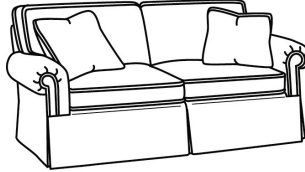

CD87 Series / CD8704R
Loveseat (65W)
Outside: 65W x 38D x 38H
Inside: 47W x 22D