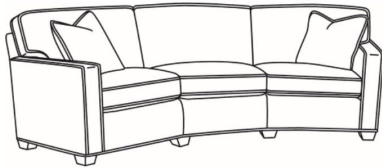

May be shown with optional features

CD87 SERIES

Standard Seat Cushion: Hallmark Seat
Standard Back Pillow: Fiber Back

Also available:

CD87 Series / CD8700R
Sofa (88W)
Outside: 88W x 38D x 38H
Inside: 70W x 22D

CD87 Series / CD8700R-2
Sofa (88W)
Outside: 88W x 38D x 38H
Inside: 70W x 22D

CD87 Series / CD8700S-2
Sofa (88W)
Outside: 88W x 38D x 38H
Inside: 70W x 22D

CD87 Series / CD8700S-2S
Queen Sleeper (87W)
Outside: 87W x 38D x 38H
Inside: 69W x 22D

CD87 Series / CD8702R
Apt Sofa (78W)
Outside: 78W x 38D x 38H
Inside: 60W x 22D

CD87 Series / CD8702S
Apt Sofa (78W)
Outside: 78W x 38D x 38H
Inside: 60W x 22D

CD87 Series / CD8702T
 Apt Sofa (73W)
 Outside: 73W x 38D x 38H
 Inside: 60W x 22D

CD87 Series / CD8703R
 Wedge Sofa (115W)
 Outside: 115W x 53D x 38H
 Inside: 0W x 22D

CD87 Series / CD8703S
 Wedge Sofa (115W)
 Outside: 115W x 53D x 38H
 Inside: 0W x 22D

CD87 Series / CD8703T
 Wedge Sofa (115W)
 Outside: 115W x 53D x 38H
 Inside: 0W x 22D