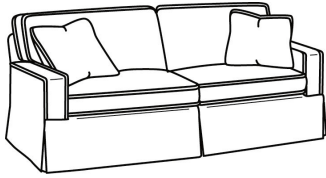

CD87 Series / CD8702T
Apt Sofa (73W)
Outside: 73W x 38D x 38H
Inside: 60W x 22D