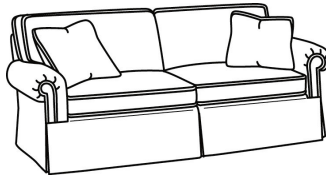

S = available as sleeper

Standard Features:

This style is a custom configuration from our CUSTOM DESIGN COLLECTIONS.

Additional configurations available

Queen Sleeper Mattress Size: 60W x 75L x 6H

Length when extended: 93L

May be shown with optional features

CD87 SERIES

Standard Seat Cushion: Hallmark Seat
Standard Back Pillow: Fiber Back

Also available:

CD87 Series / CD8700R
Sofa (88W)
Outside: 88W x 38D x 38H
Inside: 70W x 22D