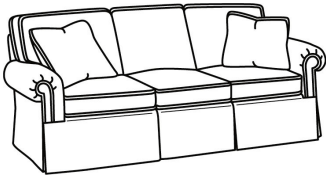

S = available as sleeper

Standard Features:

This style is a custom configuration from our CUSTOM DESIGN COLLECTIONS.

Additional configurations available

Queen Sleeper Mattress Size: 60W x 75L x 6H

Length when extended: 93L

May be shown with optional features

CD87 SERIES

Standard Seat Cushion: Hallmark Seat
Standard Back Pillow: Fiber Back

Also available:

CD87 Series / CD8700R
Sofa (88W)
Outside: 88W x 38D x 38H
Inside: 70W x 22D