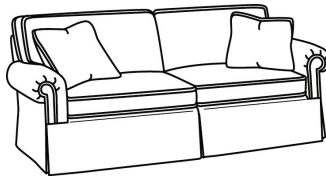

CD87 Series / CD8702R
Apt Sofa (78W)
Outside: 78W x 38D x 38H
Inside: 60W x 22D