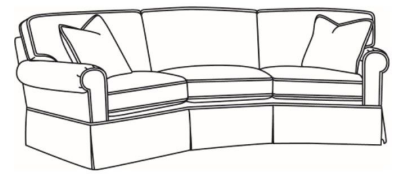

May be shown with optional features

CD87 SERIES

Standard Seat Cushion: Hallmark Seat
Standard Back Pillow: Fiber Back

Also available:

CD87 Series / CD8700R
Sofa (88W)
Outside: 88W x 38D x 38H
Inside: 70W x 22D

CD87 Series / CD8702R
Apt Sofa (78W)
Outside: 78W x 38D x 38H
Inside: 60W x 22D

CD87 Series / CD8702S
Apt Sofa (78W)
Outside: 78W x 38D x 38H
Inside: 60W x 22D

CD87 Series / CD8702T
 Apt Sofa (73W)
 Outside: 73W x 38D x 38H
 Inside: 60W x 22D

CD87 Series / CD8703R
 Wedge Sofa (115W)
 Outside: 115W x 53D x 38H
 Inside: 0W x 22D

CD87 Series / CD8703S
 Wedge Sofa (115W)
 Outside: 115W x 53D x 38H
 Inside: 0W x 22D

CD87 Series / CD8703T
 Wedge Sofa (115W)
 Outside: 115W x 53D x 38H
 Inside: 0W x 22D