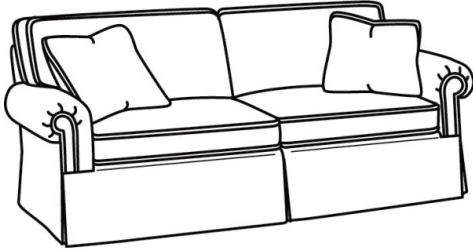

CR LAINE®

STYLE • COMFORT • COLOR

CD87 Series / CD8700R-2S

DESCRIPTION:	Queen Sleeper (87W)
OUTSIDE:	87"W x 38"D x 38"H
INSIDE:	69"W x 22"D
SEAT:	21.5"H
ARM:	25.5"H
BACK RAIL:	30.5"H
THROW PILLOWS:	2 - 18"
COM:	Plain: 21.00 yds Repeat of 2-14": 26.25 yds Repeat of 15-27": 28.50 yds
WEIGHT:	250 lbs

S = available as sleeper

Standard Features:

This style is a custom configuration from our CUSTOM DESIGN COLLECTIONS.

Additional configurations available

Queen Sleeper Mattress Size: 60W x 75L x 6H

Length when extended: 93L

May be shown with optional features

CD87 SERIES

Standard Seat Cushion: Hallmark Seat
Standard Back Pillow: Fiber Back

Also available:

CD87 Series / CD8700R
Sofa (88W)
Outside: 88W x 38D x 38H
Inside: 70W x 22D