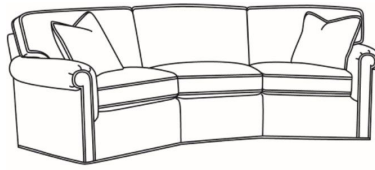

CD87 Series / CD8703R
Wedge Sofa (115W)
Outside: 115W x 53D x 38H
Inside: 0W x 22D