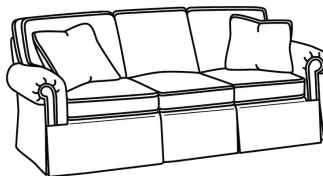

CD87 Series / CD8705R
 Chair (40W)
 Outside: 40W x 38D x 38H
 Inside: 22W x 22D

CD87 Series / CD8705R-SW
 Swivel Chair (40W)
 Outside: 40W x 38D x 38H
 Inside: 22W x 22D

CD87 Series / CD8705S
 Chair (40W)
 Outside: 40W x 38D x 38H
 Inside: 22W x 22D

CD87 Series / CD8705S-SW
 Swivel Chair (40W)
 Outside: 40W x 38D x 38H
 Inside: 22W x 22D

CD87 Series / CD8705T
 Chair (34W)
 Outside: 34W x 38D x 38H
 Inside: 22W x 22D

CD87 Series / CD8705T-SW
 Swivel Chair (34W)
 Outside: 34W x 38D x 38H
 Inside: 22W x 22D