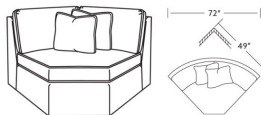

CD8633 Curve (72)

CD86 Series / CD8633
Curved Corner (72W)
Outside: 72W x 41D x 38H
Inside: 0W x 24.5D