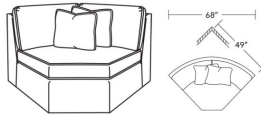

CD86 Series / CD8612
Corner Chair (38W)
Outside: 38W x 38D x 38H
Inside: 22W x 22D

CD8613 Curve (68)

CD86 Series / CD8613
Curved Corner (68W)
Outside: 68W x 38D x 38H
Inside: 45W x 22D