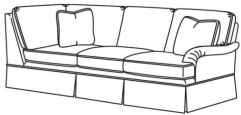

CD8616 Armless Loveseat

CD86 Series / CD8616
Armless Loveseat (52W)
Outside: 52W x 38D x 38H
Inside: 52W x 22D

CD8618-L LAF One Arm Chair

CD86 Series / CD8618T-L
One Arm Chair (32W)
Outside: 32W x 38D x 38H
Inside: 25.5W x 22D

CD8618-R RAF One Arm Chair

CD86 Series / CD8618T-R
One Arm Chair (32W)
Outside: 32W x 38D x 38H
Inside: 25.5W x 22D

CD8630-L LAF Corner Sofa

CD86 Series / CD8630T-L
Corner Sofa (99W)
Outside: 99W x 41D x 38H
Inside: 77W x 24.5D