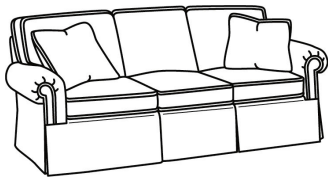

S = available as sleeper

Standard Features:

This style is a custom configuration from our CUSTOM DESIGN COLLECTIONS.

Additional configurations available

Queen Sleeper Mattress Size: 60W x 75L x 6H

Length when extended: 93L

May be shown with optional features

CD87 SERIES

Standard Seat Cushion: Hallmark Seat
Standard Back Pillow: Fiber Back

Also available:

CD87 Series / CD8700R
Sofa (88W)
Outside: 88W x 38D x 38H
Inside: 70W x 22D