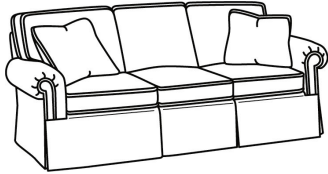

CD87 Series / CD8700R-S
Queen Sleeper (87W)
Outside: 87W x 38D x 38H
Inside: 69W x 22D