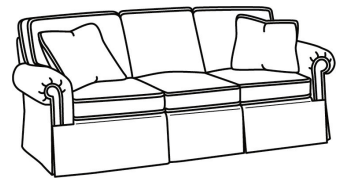

CD87 Series / CD8704T
Loveseat (60W)
Outside: 60W x 38D x 38H
Inside: 47W x 22D

CD87 Series / CD8705R
Chair (40W)
Outside: 40W x 38D x 38H
Inside: 22W x 22D

CD87 Series / CD8705R-SW
Swivel Chair (40W)
Outside: 40W x 38D x 38H
Inside: 22W x 22D

CD87 Series / CD8705S
Chair (40W)
Outside: 40W x 38D x 38H
Inside: 22W x 22D

CD87 Series / CD8705S-SW
Swivel Chair (40W)
Outside: 40W x 38D x 38H
Inside: 22W x 22D

CD87 Series / CD8705T
Chair (34W)
Outside: 34W x 38D x 38H
Inside: 22W x 22D

CD87 Series / CD8705T-SW
Swivel Chair (34W)
Outside: 34W x 38D x 38H
Inside: 22W x 22D

CD87 Series / CD8720R
Sofa (88W)
Outside: 88W x 41D x 38H
Inside: 70W x 24.5D

CD87 Series / CD8720R-2
Sofa (88W)
Outside: 88W x 41D x 38H
Inside: 70W x 24.5D