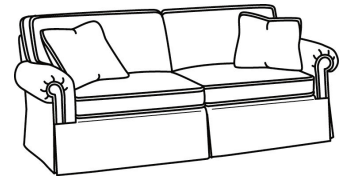

CD87 Series / CD8702R
Apt Sofa (78W)
Outside: 78W x 38D x 38H
Inside: 60W x 22D