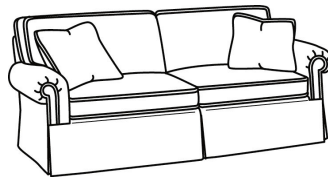

S = available as sleeper

Standard Features:

This style is a custom configuration from our CUSTOM DESIGN COLLECTIONS.

Additional configurations available

Queen Sleeper Mattress Size: 60W x 75L x 6H

Length when extended: 93L

May be shown with optional features

CD87 SERIES

Standard Seat Cushion: Hallmark Seat
Standard Back Pillow: Fiber Back

Also available:

CD87 Series / CD8700R
Sofa (88W)
Outside: 88W x 38D x 38H
Inside: 70W x 22D