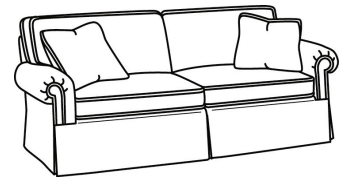

CD87 Series / CD8700R-2S
Queen Sleeper (87W)
Outside: 87W x 38D x 38H
Inside: 69W x 22D