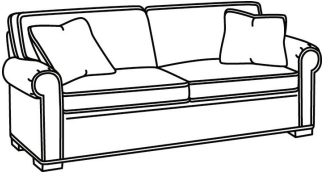

CD87 Series / CD8722S
Apt Sofa (78W)
Outside: 78W x 41D x 38H
Inside: 60W x 24.5D