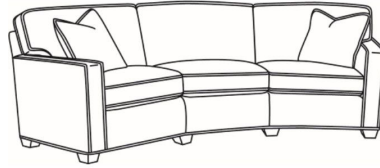

CD87 Series / CD8702S
Apt Sofa (78W)
Outside: 78W x 38D x 38H
Inside: 60W x 22D

CD87 Series / CD8702T
Apt Sofa (73W)
Outside: 73W x 38D x 38H
Inside: 60W x 22D

CD87 Series / CD8703R
Wedge Sofa (115W)
Outside: 115W x 53D x 38H
Inside: 0W x 22D

CD87 Series / CD8703S
Wedge Sofa (115W)
Outside: 115W x 53D x 38H
Inside: 0W x 22D

CD87 Series / CD8703T
Wedge Sofa (115W)
Outside: 115W x 53D x 38H
Inside: 0W x 22D

CD87 Series / CD8704R
Loveseat (65W)
Outside: 65W x 38D x 38H
Inside: 47W x 22D