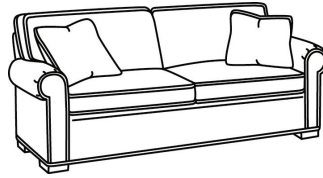

CD87 Series / CD8720S-2
Sofa (88W)
Outside: 88W x 41D x 38H
Inside: 70W x 24.5D