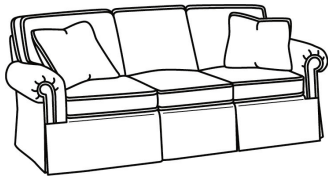

CR LAINE®

STYLE • COMFORT • COLOR

CD87 Series / CD8705T-SW

DESCRIPTION:	Swivel Chair (34W)
OUTSIDE:	34"W x 38"D x 38"H
INSIDE:	22"W x 22"D
SEAT:	21.5"H
ARM:	25.5"H
BACK RAIL:	30.5"H
COM:	Plain: 11.00 yds Repeat of 2-14": 13.75 yds Repeat of 15-27": 15.00 yds
WEIGHT:	90 lbs

S = available as sleeper

Standard Features:

This style is a custom configuration from our CUSTOM DESIGN COLLECTIONS.

Additional configurations available

May be shown with optional features

CD87 SERIES

Standard Seat Cushion: Hallmark Seat
Standard Back Pillow: Fiber Back

Also available:

CD87 Series / CD8700R
Sofa (88W)
Outside: 88W x 38D x 38H
Inside: 70W x 22D

CD87 Series / CD8700R-2
Sofa (88W)
Outside: 88W x 38D x 38H
Inside: 70W x 22D

CD87 Series / CD8700R-2S
Queen Sleeper (87W)
Outside: 87W x 38D x 38H
Inside: 69W x 22D