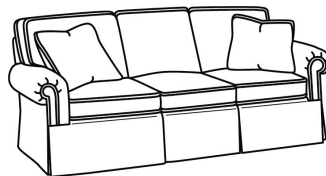

CD87 Series / CD8720R
Sofa (88W)
Outside: 88W x 41D x 38H
Inside: 70W x 24.5D