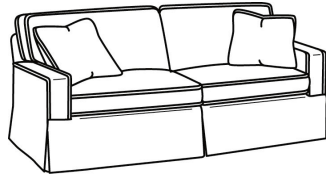

Also available:

CD87 Series / CD8700R
Sofa (88W)
Outside: 88W x 38D x 38H
Inside: 70W x 22D

CD87 Series / CD8700R-2
Sofa (88W)
Outside: 88W x 38D x 38H
Inside: 70W x 22D

CD87 Series / CD8700R-2S
Queen Sleeper (87W)
Outside: 87W x 38D x 38H
Inside: 69W x 22D

CD87 Series / CD8700S-2
Sofa (88W)
Outside: 88W x 38D x 38H
Inside: 70W x 22D

CD87 Series / CD8700S-2S
Queen Sleeper (87W)
Outside: 87W x 38D x 38H
Inside: 69W x 22D

CD87 Series / CD8702R
Apt Sofa (78W)
Outside: 78W x 38D x 38H
Inside: 60W x 22D

CD87 Series / CD8702S
Apt Sofa (78W)
Outside: 78W x 38D x 38H
Inside: 60W x 22D

CD87 Series / CD8702T
Apt Sofa (73W)
Outside: 73W x 38D x 38H
Inside: 60W x 22D

CD87 Series / CD8703R
Wedge Sofa (115W)
Outside: 115W x 53D x 38H
Inside: 0W x 22D