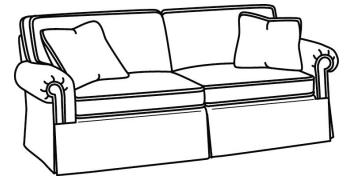

CR LAINE®

STYLE • COMFORT • COLOR

CD87 Series / CD8705T-SW

DESCRIPTION:	Swivel Chair (34W)
OUTSIDE:	34"W x 38"D x 38"H
INSIDE:	22"W x 22"D
SEAT:	21.5"H
ARM:	25.5"H
BACK RAIL:	30.5"H
COM:	Plain: 11.00 yds Repeat of 2-14": 13.75 yds Repeat of 15-27": 15.00 yds
WEIGHT:	90 lbs

S = available as sleeper

Standard Features:

This style is a custom configuration from our CUSTOM DESIGN COLLECTIONS.

Additional configurations available

May be shown with optional features

CD87 SERIES

Standard Seat Cushion: Hallmark Seat
Standard Back Pillow: Fiber Back

Also available:

CD87 Series / CD8700R
Sofa (88W)
Outside: 88W x 38D x 38H
Inside: 70W x 22D

CD87 Series / CD8700R-2
Sofa (88W)
Outside: 88W x 38D x 38H
Inside: 70W x 22D

CD87 Series / CD8700R-2S
Queen Sleeper (87W)
Outside: 87W x 38D x 38H
Inside: 69W x 22D