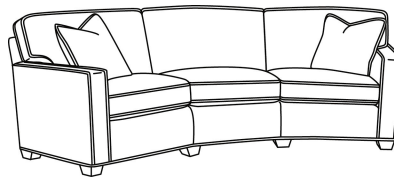

CD87 Series / CD8723T
Wedge Sofa (118W)
Outside: 118W x 56D x 38H
Inside: 0W x 24.5D