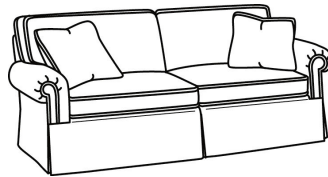

CR LAINE®

STYLE • COMFORT • COLOR

CD87 Series / CD8705T-SW

DESCRIPTION:	Swivel Chair (34W)
OUTSIDE:	34"W x 38"D x 38"H
INSIDE:	22"W x 22"D
SEAT:	21.5"H
ARM:	25.5"H
BACK RAIL:	30.5"H
COM:	Plain: 11.00 yds Repeat of 2-14": 13.75 yds Repeat of 15-27": 15.00 yds
WEIGHT:	90 lbs

S = available as sleeper

Standard Features:

This style is a custom configuration from our CUSTOM DESIGN COLLECTIONS.

Additional configurations available

May be shown with optional features

CD87 SERIES

Standard Seat Cushion: Hallmark Seat
Standard Back Pillow: Fiber Back

Also available:

CD87 Series / CD8700R
Sofa (88W)
Outside: 88W x 38D x 38H
Inside: 70W x 22D

CD87 Series / CD8700R-2
Sofa (88W)
Outside: 88W x 38D x 38H
Inside: 70W x 22D

CD87 Series / CD8700R-2S
Queen Sleeper (87W)
Outside: 87W x 38D x 38H
Inside: 69W x 22D