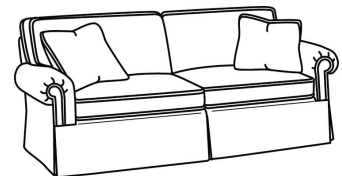

CD87 Series / CD8720R-2
Sofa (88W)
Outside: 88W x 41D x 38H
Inside: 70W x 24.5D