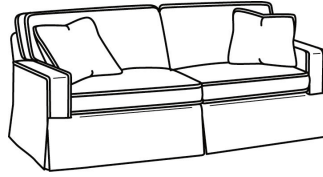

CD87 Series / CD8722T
Apt Sofa (73W)
Outside: 73W x 41D x 38H
Inside: 60W x 24.5D