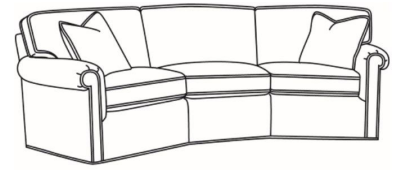

Also available:

CD87 Series / CD8700R
Sofa (88W)
Outside: 88W x 38D x 38H
Inside: 70W x 22D

CD87 Series / CD8700R-2
Sofa (88W)
Outside: 88W x 38D x 38H
Inside: 70W x 22D

CD87 Series / CD8700R-2S
Queen Sleeper (87W)
Outside: 87W x 38D x 38H
Inside: 69W x 22D

CD87 Series / CD8700S-2
Sofa (88W)
Outside: 88W x 38D x 38H
Inside: 70W x 22D

CD87 Series / CD8700S-2S
Queen Sleeper (87W)
Outside: 87W x 38D x 38H
Inside: 69W x 22D

CD87 Series / CD8702R
Apt Sofa (78W)
Outside: 78W x 38D x 38H
Inside: 60W x 22D

CD87 Series / CD8702S
Apt Sofa (78W)
Outside: 78W x 38D x 38H
Inside: 60W x 22D

CD87 Series / CD8702T
Apt Sofa (73W)
Outside: 73W x 38D x 38H
Inside: 60W x 22D

CD87 Series / CD8703R
Wedge Sofa (115W)
Outside: 115W x 53D x 38H
Inside: 0W x 22D