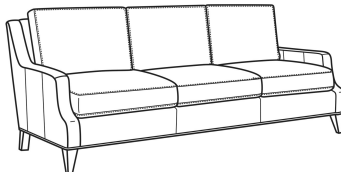

CR LAINE®

STYLE • COMFORT • COLOR

Austin / 3770-20

DESCRIPTION:	Sofa (87W)
OUTSIDE:	87"W x 39"D x 35"H
INSIDE:	79"W x 22.5"D
SEAT:	20.5"H
ARM:	23"H
BACK RAIL:	34"H
THROW PILLOWS:	2 - 20"
COM:	Plain: 18.00 yds Repeat of 2-14": 22.50 yds Repeat of 15-27": 24.50 yds
WEIGHT:	170 lbs

L = available in leather

Standard Features:

Box Border Back

French Seamed

May be shown with optional features

AUSTIN

Standard Seat Cushion:	Comfort Down Seat
Standard Back Pillow:	Comfort Down Back

Also available:

Austin / 3770-00
Sofa (87W)
Outside: 87W x 39D x 35H
Inside: 79W x 22.5D

Austin / 3770-02
Apt Sofa (78W)
Outside: 78W x 39D x 35H
Inside: 70W x 22.5D

Austin / 3770-05
Chair (30W)
Outside: 30W x 39D x 35H
Inside: 22W x 22.5D

Austin / 3770-22
Apt Sofa (78W)
Outside: 78W x 39D x 35H
Inside: 70W x 22.5D

Austin / L3770-00
Leather Sofa (87W)
Outside: 87W x 39D x 35H
Inside: 79W x 22.5D

Austin / L3770-02
Leather Apt Sofa (78W)
Outside: 78W x 39D x 35H
Inside: 70W x 22.5D