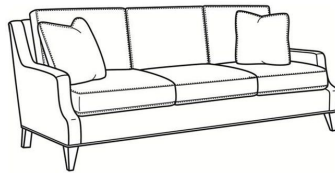

CR LAINE®

STYLE • COMFORT • COLOR

Austin / 3770-20

DESCRIPTION:	Sofa (87W)
OUTSIDE:	87"W x 39"D x 35"H
INSIDE:	79"W x 22.5"D
SEAT:	20.5"H
ARM:	23"H
BACK RAIL:	34"H
THROW PILLOWS:	2 - 20"
COM:	Plain: 18.00 yds Repeat of 2-14": 22.50 yds Repeat of 15-27": 24.50 yds
WEIGHT:	170 lbs

L = available in leather

Standard Features:

Box Border Back

French Seamed

May be shown with optional features

AUSTIN

Standard Seat Cushion:	Comfort Down Seat
Standard Back Pillow:	Comfort Down Back

Also available:

Austin / 3770-00
Sofa (87W)
Outside: 87W x 39D x 35H
Inside: 79W x 22.5D

Austin / 3770-02
Apt Sofa (78W)
Outside: 78W x 39D x 35H
Inside: 70W x 22.5D

Austin / 3770-05
Chair (30W)
Outside: 30W x 39D x 35H
Inside: 22W x 22.5D

Austin / L3770-05
Leather Chair (30W)
Outside: 30W x 39D x 35H
Inside: 22W x 22.5D