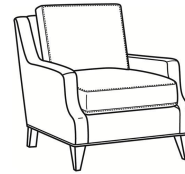

CR LAINE®

STYLE • COMFORT • COLOR

Austin / 3770-20

DESCRIPTION:	Sofa (87W)
OUTSIDE:	87"W x 39"D x 35"H
INSIDE:	79"W x 22.5"D
SEAT:	20.5"H
ARM:	23"H
BACK RAIL:	34"H
THROW PILLOWS:	2 - 20"
COM:	Plain: 18.00 yds Repeat of 2-14": 22.50 yds Repeat of 15-27": 24.50 yds
WEIGHT:	170 lbs

L = available in leather

Standard Features:

Box Border Back

French Seamed

May be shown with optional features

AUSTIN

Standard Seat Cushion:	Comfort Down Seat
Standard Back Pillow:	Comfort Down Back

Also available:

Austin / 3770-00
Sofa (87W)
Outside: 87W x 39D x 35H
Inside: 79W x 22.5D

Austin / 3770-02
Apt Sofa (78W)
Outside: 78W x 39D x 35H
Inside: 70W x 22.5D

Austin / 3770-05
Chair (30W)
Outside: 30W x 39D x 35H
Inside: 22W x 22.5D

Austin / L3770-05
Leather Chair (30W)
Outside: 30W x 39D x 35H
Inside: 22W x 22.5D