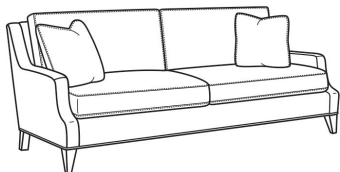

CR LAINE®

STYLE • COMFORT • COLOR

Austin / 3770-20

DESCRIPTION:	Sofa (87W)
OUTSIDE:	87"W x 39"D x 35"H
INSIDE:	79"W x 22.5"D
SEAT:	20.5"H
ARM:	23"H
BACK RAIL:	34"H
THROW PILLOWS:	2 - 20"
COM:	Plain: 18.00 yds Repeat of 2-14": 22.50 yds Repeat of 15-27": 24.50 yds
WEIGHT:	170 lbs

L = available in leather

Standard Features:

Box Border Back

French Seamed

May be shown with optional features

AUSTIN

Standard Seat Cushion:	Comfort Down Seat
Standard Back Pillow:	Comfort Down Back

Also available:

Austin / 3770-00
Sofa (87W)
Outside: 87W x 39D x 35H
Inside: 79W x 22.5D

Austin / 3770-02
Apt Sofa (78W)
Outside: 78W x 39D x 35H
Inside: 70W x 22.5D

Austin / 3770-05
Chair (30W)
Outside: 30W x 39D x 35H
Inside: 22W x 22.5D

Austin / L3770-05
Leather Chair (30W)
Outside: 30W x 39D x 35H
Inside: 22W x 22.5D