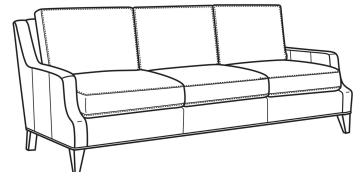

CR LAINE®

STYLE • COMFORT • COLOR

Austin / 3770-20

DESCRIPTION:	Sofa (87W)
OUTSIDE:	87"W x 39"D x 35"H
INSIDE:	79"W x 22.5"D
SEAT:	20.5"H
ARM:	23"H
BACK RAIL:	34"H
THROW PILLOWS:	2 - 20"
COM:	Plain: 18.00 yds Repeat of 2-14": 22.50 yds Repeat of 15-27": 24.50 yds
WEIGHT:	170 lbs

L = available in leather

Standard Features:

Box Border Back

French Seamed

May be shown with optional features

AUSTIN

Standard Seat Cushion:	Comfort Down Seat
Standard Back Pillow:	Comfort Down Back

Also available:

Austin / 3770-00
Sofa (87W)
Outside: 87W x 39D x 35H
Inside: 79W x 22.5D

Austin / 3770-02
Apt Sofa (78W)
Outside: 78W x 39D x 35H
Inside: 70W x 22.5D

Austin / 3770-05
Chair (30W)
Outside: 30W x 39D x 35H
Inside: 22W x 22.5D

Austin / 3770-22
Apt Sofa (78W)
Outside: 78W x 39D x 35H
Inside: 70W x 22.5D

Austin / L3770-00
Leather Sofa (87W)
Outside: 87W x 39D x 35H
Inside: 79W x 22.5D

Austin / L3770-02
Leather Apt Sofa (78W)
Outside: 78W x 39D x 35H
Inside: 70W x 22.5D