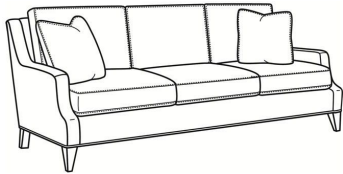

CR LAINE®

STYLE • COMFORT • COLOR

Austin / 3770-20

DESCRIPTION:	Sofa (87W)
OUTSIDE:	87"W x 39"D x 35"H
INSIDE:	79"W x 22.5"D
SEAT:	20.5"H
ARM:	23"H
BACK RAIL:	34"H
THROW PILLOWS:	2 - 20"
COM:	Plain: 18.00 yds Repeat of 2-14": 22.50 yds Repeat of 15-27": 24.50 yds
WEIGHT:	170 lbs

L = available in leather

Standard Features:

Box Border Back

French Seamed

May be shown with optional features

AUSTIN

Standard Seat Cushion:	Comfort Down Seat
Standard Back Pillow:	Comfort Down Back

Also available:

Austin / 3770-00
Sofa (87W)
Outside: 87W x 39D x 35H
Inside: 79W x 22.5D

Austin / 3770-02
Apt Sofa (78W)
Outside: 78W x 39D x 35H
Inside: 70W x 22.5D

Austin / 3770-05
Chair (30W)
Outside: 30W x 39D x 35H
Inside: 22W x 22.5D

Austin / L3770-05
Leather Chair (30W)
Outside: 30W x 39D x 35H
Inside: 22W x 22.5D