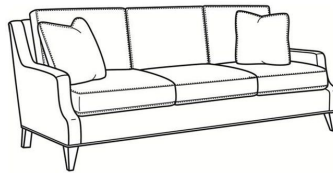

## Austin / 3770-22

DESCRIPTION:	Apt Sofa (78W)
OUTSIDE:	78"W x 39"D x 35"H
INSIDE:	70"W x 22.5"D
SEAT:	20.5"H
ARM:	23"H
BACK RAIL:	34"H
THROW PILLOWS:	2 - 20"
COM:	Plain: 17.50 yds Repeat of 2-14": 22.00 yds Repeat of 15-27": 23.75 yds
WEIGHT:	165 lbs

### Standard Features:

Box Border Back

French Seamed

May be shown with optional features

## AUSTIN

Standard Seat Cushion:	Comfort Down Seat
Standard Back Pillow:	Comfort Down Back

### Also available:

Austin / 3770-00  
Sofa (87W)  
Outside: 87W x 39D x 35H  
Inside: 79W x 22.5D

Austin / 3770-02  
Apt Sofa (78W)  
Outside: 78W x 39D x 35H  
Inside: 70W x 22.5D

Austin / 3770-05  
Chair (30W)  
Outside: 30W x 39D x 35H  
Inside: 22W x 22.5D