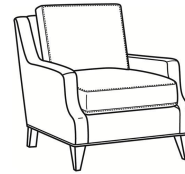

## Austin / 3770-22

DESCRIPTION:	Apt Sofa (78W)
OUTSIDE:	78"W x 39"D x 35"H
INSIDE:	70"W x 22.5"D
SEAT:	20.5"H
ARM:	23"H
BACK RAIL:	34"H
THROW PILLOWS:	2 - 20"
COM:	Plain: 17.50 yds Repeat of 2-14": 22.00 yds Repeat of 15-27": 23.75 yds
WEIGHT:	165 lbs

### Standard Features:

Box Border Back

French Seamed

May be shown with optional features

## AUSTIN

Standard Seat Cushion:	Comfort Down Seat
Standard Back Pillow:	Comfort Down Back

### Also available:

Austin / 3770-00  
Sofa (87W)  
Outside: 87W x 39D x 35H  
Inside: 79W x 22.5D

Austin / 3770-02  
Apt Sofa (78W)  
Outside: 78W x 39D x 35H  
Inside: 70W x 22.5D

Austin / 3770-05  
Chair (30W)  
Outside: 30W x 39D x 35H  
Inside: 22W x 22.5D