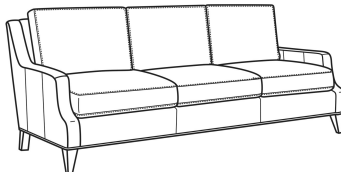

## Austin / 3770-22

DESCRIPTION:	Apt Sofa (78W)
OUTSIDE:	78"W x 39"D x 35"H
INSIDE:	70"W x 22.5"D
SEAT:	20.5"H
ARM:	23"H
BACK RAIL:	34"H
THROW PILLOWS:	2 - 20"
COM:	Plain: 17.50 yds Repeat of 2-14": 22.00 yds Repeat of 15-27": 23.75 yds
WEIGHT:	165 lbs

### Also available:

Austin / 3770-00  
Sofa (87W)  
Outside: 87W x 39D x 35H  
Inside: 79W x 22.5D

Austin / 3770-02  
Apt Sofa (78W)  
Outside: 78W x 39D x 35H  
Inside: 70W x 22.5D

Austin / 3770-05  
Chair (30W)  
Outside: 30W x 39D x 35H  
Inside: 22W x 22.5D

Austin / 3770-20  
Sofa (87W)  
Outside: 87W x 39D x 35H  
Inside: 79W x 22.5D

Austin / L3770-00  
Leather Sofa (87W)  
Outside: 87W x 39D x 35H  
Inside: 79W x 22.5D

Austin / L3770-02  
Leather Apt Sofa (78W)  
Outside: 78W x 39D x 35H  
Inside: 70W x 22.5D