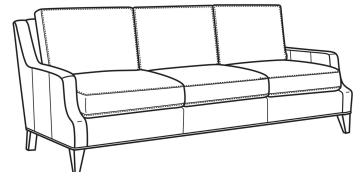

## Austin / 3770-22

DESCRIPTION:	Apt Sofa (78W)
OUTSIDE:	78"W x 39"D x 35"H
INSIDE:	70"W x 22.5"D
SEAT:	20.5"H
ARM:	23"H
BACK RAIL:	34"H
THROW PILLOWS:	2 - 20"
COM:	Plain: 17.50 yds Repeat of 2-14": 22.00 yds Repeat of 15-27": 23.75 yds
WEIGHT:	165 lbs

### Also available:

Austin / 3770-00  
Sofa (87W)  
Outside: 87W x 39D x 35H  
Inside: 79W x 22.5D

Austin / 3770-02  
Apt Sofa (78W)  
Outside: 78W x 39D x 35H  
Inside: 70W x 22.5D

Austin / 3770-05  
Chair (30W)  
Outside: 30W x 39D x 35H  
Inside: 22W x 22.5D

Austin / 3770-20  
Sofa (87W)  
Outside: 87W x 39D x 35H  
Inside: 79W x 22.5D

Austin / L3770-00  
Leather Sofa (87W)  
Outside: 87W x 39D x 35H  
Inside: 79W x 22.5D

Austin / L3770-02  
Leather Apt Sofa (78W)  
Outside: 78W x 39D x 35H  
Inside: 70W x 22.5D