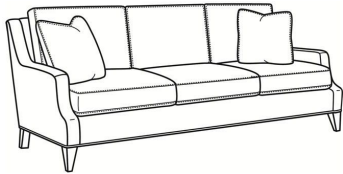

## Austin / 3770-22

DESCRIPTION:	Apt Sofa (78W)
OUTSIDE:	78"W x 39"D x 35"H
INSIDE:	70"W x 22.5"D
SEAT:	20.5"H
ARM:	23"H
BACK RAIL:	34"H
THROW PILLOWS:	2 - 20"
COM:	Plain: 17.50 yds Repeat of 2-14": 22.00 yds Repeat of 15-27": 23.75 yds
WEIGHT:	165 lbs

### Standard Features:

Box Border Back

French Seamed

May be shown with optional features

## AUSTIN

Standard Seat Cushion:	Comfort Down Seat
Standard Back Pillow:	Comfort Down Back

### Also available:

Austin / 3770-00  
Sofa (87W)  
Outside: 87W x 39D x 35H  
Inside: 79W x 22.5D

Austin / 3770-02  
Apt Sofa (78W)  
Outside: 78W x 39D x 35H  
Inside: 70W x 22.5D

Austin / 3770-05  
Chair (30W)  
Outside: 30W x 39D x 35H  
Inside: 22W x 22.5D