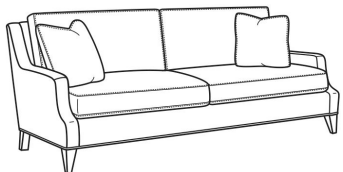

## Austin / 3770-22

DESCRIPTION:	Apt Sofa (78W)
OUTSIDE:	78"W x 39"D x 35"H
INSIDE:	70"W x 22.5"D
SEAT:	20.5"H
ARM:	23"H
BACK RAIL:	34"H
THROW PILLOWS:	2 - 20"
COM:	Plain: 17.50 yds Repeat of 2-14": 22.00 yds Repeat of 15-27": 23.75 yds
WEIGHT:	165 lbs

### Also available:

Austin / 3770-00  
Sofa (87W)  
Outside: 87W x 39D x 35H  
Inside: 79W x 22.5D

Austin / 3770-02  
Apt Sofa (78W)  
Outside: 78W x 39D x 35H  
Inside: 70W x 22.5D

Austin / 3770-05  
Chair (30W)  
Outside: 30W x 39D x 35H  
Inside: 22W x 22.5D

Austin / 3770-20  
Sofa (87W)  
Outside: 87W x 39D x 35H  
Inside: 79W x 22.5D

Austin / L3770-00  
Leather Sofa (87W)  
Outside: 87W x 39D x 35H  
Inside: 79W x 22.5D

Austin / L3770-02  
Leather Apt Sofa (78W)  
Outside: 78W x 39D x 35H  
Inside: 70W x 22.5D