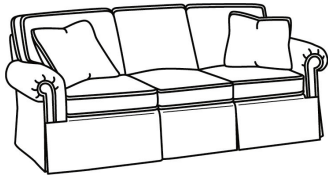

## CD87 SERIES

Standard Seat Cushion: Hallmark Seat  
Standard Back Pillow: Fiber Back

Also available:

CD87 Series / CD8700R  
Sofa (88W)  
Outside: 88W x 38D x 38H  
Inside: 70W x 22D

CD87 Series / CD8700R-2  
Sofa (88W)  
Outside: 88W x 38D x 38H  
Inside: 70W x 22D