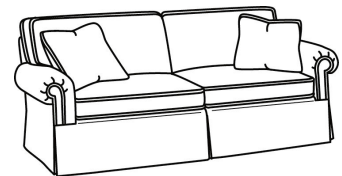

CD87 Series / CD8702R
Apt Sofa (78W)
Outside: 78W x 38D x 38H
Inside: 60W x 22D