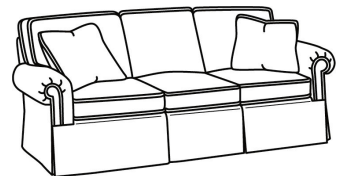

CD87 Series / CD8705R  
 Chair (40W)  
 Outside: 40W x 38D x 38H  
 Inside: 22W x 22D

CD87 Series / CD8705R-SW  
 Swivel Chair (40W)  
 Outside: 40W x 38D x 38H  
 Inside: 22W x 22D

CD87 Series / CD8705S  
 Chair (40W)  
 Outside: 40W x 38D x 38H  
 Inside: 22W x 22D

CD87 Series / CD8705S-SW  
 Swivel Chair (40W)  
 Outside: 40W x 38D x 38H  
 Inside: 22W x 22D

CD87 Series / CD8705T  
 Chair (34W)  
 Outside: 34W x 38D x 38H  
 Inside: 22W x 22D

CD87 Series / CD8705T-SW  
 Swivel Chair (34W)  
 Outside: 34W x 38D x 38H  
 Inside: 22W x 22D