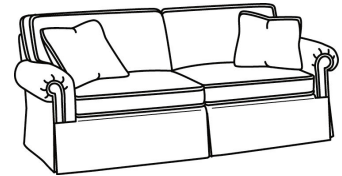

## CD87 SERIES

Standard Seat Cushion: Hallmark Seat  
Standard Back Pillow: Fiber Back

Also available:

CD87 Series / CD8700R  
Sofa (88W)  
Outside: 88W x 38D x 38H  
Inside: 70W x 22D

CD87 Series / CD8700R-2  
Sofa (88W)  
Outside: 88W x 38D x 38H  
Inside: 70W x 22D