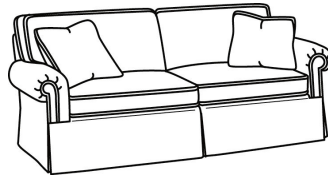

## CD87 SERIES

Standard Seat Cushion: Hallmark Seat  
Standard Back Pillow: Fiber Back

Also available:

CD87 Series / CD8700R  
Sofa (88W)  
Outside: 88W x 38D x 38H  
Inside: 70W x 22D

CD87 Series / CD8700R-2  
Sofa (88W)  
Outside: 88W x 38D x 38H  
Inside: 70W x 22D