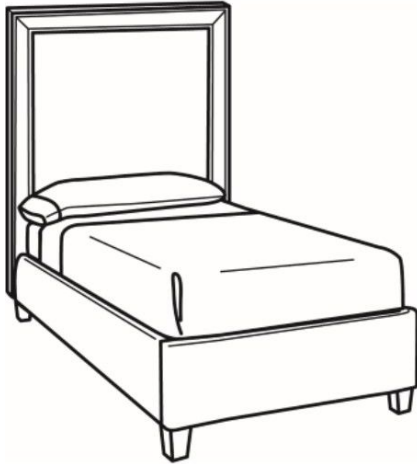

CR L A I N E[®]

STYLE • COMFORT • COLOR

Keaton / BT100-T

DESCRIPTION:	Tall Twin Bed (42W)
OUTSIDE:	42"W x 83"D x 72"H
COM:	Plain: 9.50 yds Repeat of 2-14": 12.00 yds Repeat of 15-27": 13.00 yds
WEIGHT:	75 lbs

Standard Features:

Side Rail: 14.5H

Box Spring Cavity: 8.5H

Floor Clearance: 4H

Outside Edge: 72H

Footboard: 14.5H

May be shown with optional features

KEATON
