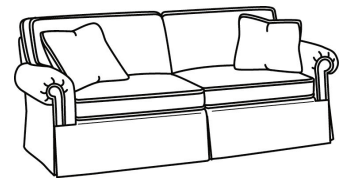

CD87 Series / CD8702R
Apt Sofa (78W)
Outside: 78W x 38D x 38H
Inside: 60W x 22D