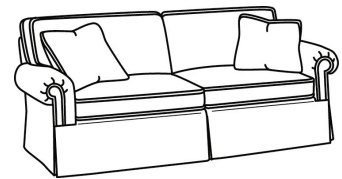

CR LAINE®

STYLE • COMFORT • COLOR

CD87 Series / CD8725R

DESCRIPTION:	Chair (40W)
OUTSIDE:	40"W x 41"D x 38"H
INSIDE:	22"W x 24.5"D
SEAT:	21.5"H
ARM:	25.5"H
BACK RAIL:	30.5"H
COM:	Plain: 11.00 yds Repeat of 2-14": 13.75 yds Repeat of 15-27": 15.00 yds
WEIGHT:	90 lbs

S = available as sleeper

Standard Features:

This style is a custom configuration from our CUSTOM DESIGN COLLECTIONS.

Additional configurations available

May be shown with optional features

CD87 SERIES

Standard Seat Cushion: Hallmark Seat
Standard Back Pillow: Fiber Back

Also available:

CD87 Series / CD8700R
Sofa (88W)
Outside: 88W x 38D x 38H
Inside: 70W x 22D

CD87 Series / CD8700R-2
Sofa (88W)
Outside: 88W x 38D x 38H
Inside: 70W x 22D

CD87 Series / CD8700R-2S
Queen Sleeper (87W)
Outside: 87W x 38D x 38H
Inside: 69W x 22D