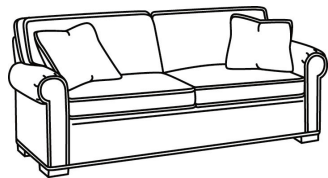

Also available:

CD87 Series / CD8700R
Sofa (88W)
Outside: 88W x 38D x 38H
Inside: 70W x 22D

CD87 Series / CD8700R-2
Sofa (88W)
Outside: 88W x 38D x 38H
Inside: 70W x 22D

CD87 Series / CD8700R-2S
Queen Sleeper (87W)
Outside: 87W x 38D x 38H
Inside: 69W x 22D

CD87 Series / CD8700S-2
Sofa (88W)
Outside: 88W x 38D x 38H
Inside: 70W x 22D

CD87 Series / CD8700S-2S
Queen Sleeper (87W)
Outside: 87W x 38D x 38H
Inside: 69W x 22D

CD87 Series / CD8702R
Apt Sofa (78W)
Outside: 78W x 38D x 38H
Inside: 60W x 22D