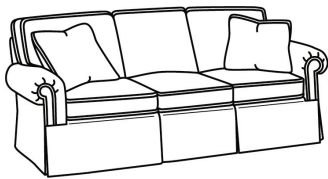

CR LAINE®

STYLE • COMFORT • COLOR

CD87 Series / CD8725R

DESCRIPTION:	Chair (40W)
OUTSIDE:	40"W x 41"D x 38"H
INSIDE:	22"W x 24.5"D
SEAT:	21.5"H
ARM:	25.5"H
BACK RAIL:	30.5"H
COM:	Plain: 11.00 yds Repeat of 2-14": 13.75 yds Repeat of 15-27": 15.00 yds
WEIGHT:	90 lbs

S = available as sleeper

Standard Features:

This style is a custom configuration from our CUSTOM DESIGN COLLECTIONS.

Additional configurations available

May be shown with optional features

CD87 SERIES

Standard Seat Cushion: Hallmark Seat
Standard Back Pillow: Fiber Back

Also available:

CD87 Series / CD8700R
Sofa (88W)
Outside: 88W x 38D x 38H
Inside: 70W x 22D

CD87 Series / CD8700R-2
Sofa (88W)
Outside: 88W x 38D x 38H
Inside: 70W x 22D

CD87 Series / CD8700R-2S
Queen Sleeper (87W)
Outside: 87W x 38D x 38H
Inside: 69W x 22D