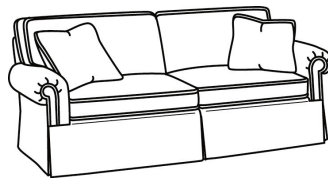

CR LAINE®

STYLE • COMFORT • COLOR

CD87 Series / CD8725R

DESCRIPTION:	Chair (40W)
OUTSIDE:	40"W x 41"D x 38"H
INSIDE:	22"W x 24.5"D
SEAT:	21.5"H
ARM:	25.5"H
BACK RAIL:	30.5"H
COM:	Plain: 11.00 yds Repeat of 2-14": 13.75 yds Repeat of 15-27": 15.00 yds
WEIGHT:	90 lbs

S = available as sleeper

Standard Features:

This style is a custom configuration from our CUSTOM DESIGN COLLECTIONS.

Additional configurations available

May be shown with optional features

CD87 SERIES

Standard Seat Cushion: Hallmark Seat
Standard Back Pillow: Fiber Back

Also available:

CD87 Series / CD8700R
Sofa (88W)
Outside: 88W x 38D x 38H
Inside: 70W x 22D

CD87 Series / CD8700R-2
Sofa (88W)
Outside: 88W x 38D x 38H
Inside: 70W x 22D

CD87 Series / CD8700R-2S
Queen Sleeper (87W)
Outside: 87W x 38D x 38H
Inside: 69W x 22D