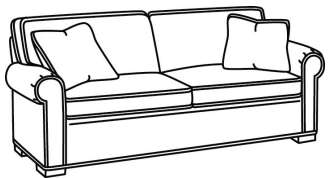

Also available:

CD87 Series / CD8700R
Sofa (88W)
Outside: 88W x 38D x 38H
Inside: 70W x 22D

CD87 Series / CD8700R-2
Sofa (88W)
Outside: 88W x 38D x 38H
Inside: 70W x 22D

CD87 Series / CD8700R-2S
Queen Sleeper (87W)
Outside: 87W x 38D x 38H
Inside: 69W x 22D