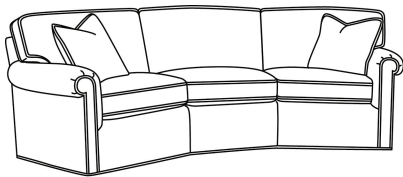

CD87 Series / CD8723R
Wedge Sofa (118W)
Outside: 118W x 56D x 38H
Inside: 0W x 24.5D