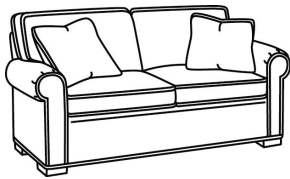

CD87 Series / CD8702S
 Apt Sofa (78W)
 Outside: 78W x 38D x 38H
 Inside: 60W x 22D

CD87 Series / CD8702T
 Apt Sofa (73W)
 Outside: 73W x 38D x 38H
 Inside: 60W x 22D

CD87 Series / CD8703R
 Wedge Sofa (115W)
 Outside: 115W x 53D x 38H
 Inside: 0W x 22D

CD87 Series / CD8703S
 Wedge Sofa (115W)
 Outside: 115W x 53D x 38H
 Inside: 0W x 22D

CD87 Series / CD8703T
 Wedge Sofa (115W)
 Outside: 115W x 53D x 38H
 Inside: 0W x 22D

CD87 Series / CD8704R
 Loveseat (65W)
 Outside: 65W x 38D x 38H
 Inside: 47W x 22D