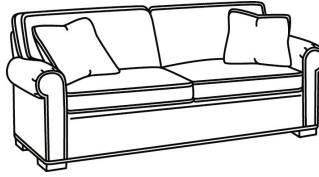

CD87 Series / CD8722S
Apt Sofa (78W)
Outside: 78W x 41D x 38H
Inside: 60W x 24.5D