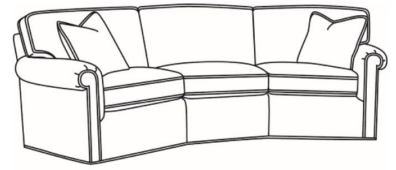

Also available:

CD87 Series / CD8700R
Sofa (88W)
Outside: 88W x 38D x 38H
Inside: 70W x 22D

CD87 Series / CD8700R-2
Sofa (88W)
Outside: 88W x 38D x 38H
Inside: 70W x 22D

CD87 Series / CD8700R-2S
Queen Sleeper (87W)
Outside: 87W x 38D x 38H
Inside: 69W x 22D

CD87 Series / CD8700S-2
Sofa (88W)
Outside: 88W x 38D x 38H
Inside: 70W x 22D

CD87 Series / CD8700S-2S
Queen Sleeper (87W)
Outside: 87W x 38D x 38H
Inside: 69W x 22D

CD87 Series / CD8702R
Apt Sofa (78W)
Outside: 78W x 38D x 38H
Inside: 60W x 22D

CD87 Series / CD8702S
 Apt Sofa (78W)
 Outside: 78W x 38D x 38H
 Inside: 60W x 22D

CD87 Series / CD8702T
 Apt Sofa (73W)
 Outside: 73W x 38D x 38H
 Inside: 60W x 22D

CD87 Series / CD8703R
 Wedge Sofa (115W)
 Outside: 115W x 53D x 38H
 Inside: 0W x 22D