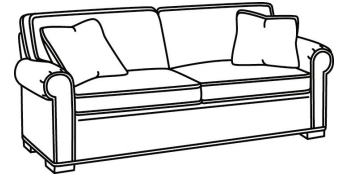

CD87 Series / CD8720S-2
Sofa (88W)
Outside: 88W x 41D x 38H
Inside: 70W x 24.5D