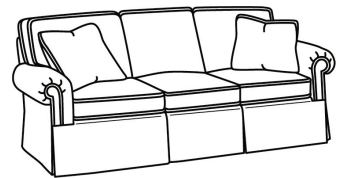

CD87 Series / CD8704S
 Loveseat (65W)
 Outside: 65W x 38D x 38H
 Inside: 47W x 22D

CD87 Series / CD8704T
 Loveseat (60W)
 Outside: 60W x 38D x 38H
 Inside: 47W x 22D

CD87 Series / CD8705R
 Chair (40W)
 Outside: 40W x 38D x 38H
 Inside: 22W x 22D

CD87 Series / CD8705R-SW
 Swivel Chair (40W)
 Outside: 40W x 38D x 38H
 Inside: 22W x 22D

CD87 Series / CD8705S
 Chair (40W)
 Outside: 40W x 38D x 38H
 Inside: 22W x 22D

CD87 Series / CD8705S-SW
 Swivel Chair (40W)
 Outside: 40W x 38D x 38H
 Inside: 22W x 22D

CD87 Series / CD8705T
 Chair (34W)
 Outside: 34W x 38D x 38H
 Inside: 22W x 22D

CD87 Series / CD8705T-SW
 Swivel Chair (34W)
 Outside: 34W x 38D x 38H
 Inside: 22W x 22D

CD87 Series / CD8720R
 Sofa (88W)
 Outside: 88W x 41D x 38H
 Inside: 70W x 24.5D