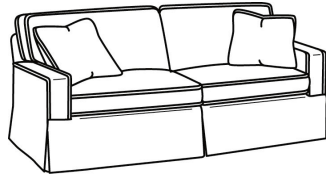

Also available:

CD87 Series / CD8700R
Sofa (88W)
Outside: 88W x 38D x 38H
Inside: 70W x 22D

CD87 Series / CD8700R-2
Sofa (88W)
Outside: 88W x 38D x 38H
Inside: 70W x 22D

CD87 Series / CD8700R-2S
Queen Sleeper (87W)
Outside: 87W x 38D x 38H
Inside: 69W x 22D

CD87 Series / CD8700S-2
Sofa (88W)
Outside: 88W x 38D x 38H
Inside: 70W x 22D

CD87 Series / CD8700S-2S
Queen Sleeper (87W)
Outside: 87W x 38D x 38H
Inside: 69W x 22D

CD87 Series / CD8702R
Apt Sofa (78W)
Outside: 78W x 38D x 38H
Inside: 60W x 22D

CD87 Series / CD8702S
 Apt Sofa (78W)
 Outside: 78W x 38D x 38H
 Inside: 60W x 22D

CD87 Series / CD8702T
 Apt Sofa (73W)
 Outside: 73W x 38D x 38H
 Inside: 60W x 22D

CD87 Series / CD8703R
 Wedge Sofa (115W)
 Outside: 115W x 53D x 38H
 Inside: 0W x 22D