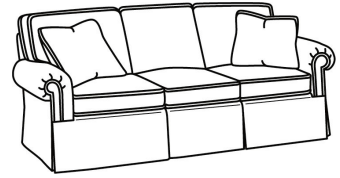

CD87 Series / CD8700R-S
Queen Sleeper (87W)
Outside: 87W x 38D x 38H
Inside: 69W x 22D