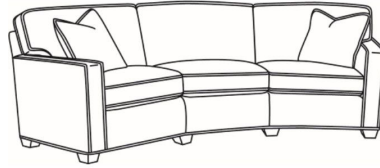

CD87 Series / CD8702S
 Apt Sofa (78W)
 Outside: 78W x 38D x 38H
 Inside: 60W x 22D

CD87 Series / CD8702T
 Apt Sofa (73W)
 Outside: 73W x 38D x 38H
 Inside: 60W x 22D

CD87 Series / CD8703R
 Wedge Sofa (115W)
 Outside: 115W x 53D x 38H
 Inside: 0W x 22D

CD87 Series / CD8703S
 Wedge Sofa (115W)
 Outside: 115W x 53D x 38H
 Inside: 0W x 22D

CD87 Series / CD8703T
 Wedge Sofa (115W)
 Outside: 115W x 53D x 38H
 Inside: 0W x 22D

CD87 Series / CD8704R
 Loveseat (65W)
 Outside: 65W x 38D x 38H
 Inside: 47W x 22D