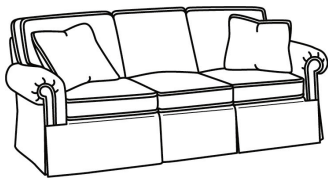

CR LAINE®

STYLE • COMFORT • COLOR

CD87 Series / CD8725R-SW

DESCRIPTION:	Swivel Chair (40W)
OUTSIDE:	40"W x 41"D x 38"H
INSIDE:	22"W x 24.5"D
SEAT:	21.5"H
ARM:	25.5"H
BACK RAIL:	30.5"H
COM:	Plain: 11.00 yds Repeat of 2-14": 13.75 yds Repeat of 15-27": 15.00 yds
WEIGHT:	90 lbs

S = available as sleeper

Standard Features:

This style is a custom configuration from our CUSTOM DESIGN COLLECTIONS.

Additional configurations available

May be shown with optional features

CD87 SERIES

Standard Seat Cushion: Hallmark Seat
Standard Back Pillow: Fiber Back

Also available:

CD87 Series / CD8700R
Sofa (88W)
Outside: 88W x 38D x 38H
Inside: 70W x 22D

CD87 Series / CD8700R-2
Sofa (88W)
Outside: 88W x 38D x 38H
Inside: 70W x 22D

CD87 Series / CD8700R-2S
Queen Sleeper (87W)
Outside: 87W x 38D x 38H
Inside: 69W x 22D