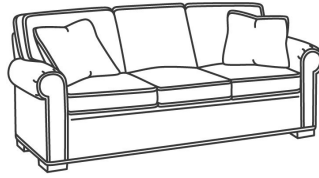

CD87 Series / CD8720S
Sofa (88W)
Outside: 88W x 41D x 38H
Inside: 70W x 24.5D