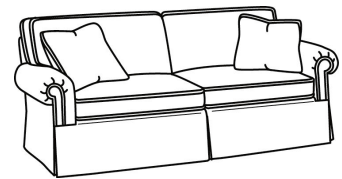

CR LAINE®

STYLE • COMFORT • COLOR

CD87 Series / CD8725R-SW

DESCRIPTION:	Swivel Chair (40W)
OUTSIDE:	40"W x 41"D x 38"H
INSIDE:	22"W x 24.5"D
SEAT:	21.5"H
ARM:	25.5"H
BACK RAIL:	30.5"H
COM:	Plain: 11.00 yds Repeat of 2-14": 13.75 yds Repeat of 15-27": 15.00 yds
WEIGHT:	90 lbs

S = available as sleeper

Standard Features:

This style is a custom configuration from our CUSTOM DESIGN COLLECTIONS.

Additional configurations available

May be shown with optional features

CD87 SERIES

Standard Seat Cushion: Hallmark Seat
Standard Back Pillow: Fiber Back

Also available:

CD87 Series / CD8700R
Sofa (88W)
Outside: 88W x 38D x 38H
Inside: 70W x 22D

CD87 Series / CD8700R-2
Sofa (88W)
Outside: 88W x 38D x 38H
Inside: 70W x 22D

CD87 Series / CD8700R-2S
Queen Sleeper (87W)
Outside: 87W x 38D x 38H
Inside: 69W x 22D