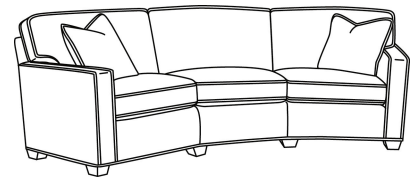

CD87 Series / CD8705T
 Chair (34W)
 Outside: 34W x 38D x 38H
 Inside: 22W x 22D

CD87 Series / CD8705T-SW
 Swivel Chair (34W)
 Outside: 34W x 38D x 38H
 Inside: 22W x 22D

CD87 Series / CD8720R
 Sofa (88W)
 Outside: 88W x 41D x 38H
 Inside: 70W x 24.5D

CD87 Series / CD8722R
Apt Sofa (78W)
Outside: 78W x 41D x 38H
Inside: 60W x 24.5D

CD87 Series / CD8722S
Apt Sofa (78W)
Outside: 78W x 41D x 38H
Inside: 60W x 24.5D

CD87 Series / CD8722T
Apt Sofa (73W)
Outside: 73W x 41D x 38H
Inside: 60W x 24.5D

CD87 Series / CD8723R
Wedge Sofa (118W)
Outside: 118W x 56D x 38H
Inside: 0W x 24.5D

CD87 Series / CD8723S
Wedge Sofa (118W)
Outside: 118W x 56D x 38H
Inside: 0W x 24.5D

CD87 Series / CD8723T
Wedge Sofa (118W)
Outside: 118W x 56D x 38H
Inside: 0W x 24.5D