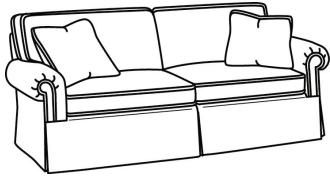

CD87 Series / CD8704S
 Loveseat (65W)
 Outside: 65W x 38D x 38H
 Inside: 47W x 22D

CD87 Series / CD8704T
 Loveseat (60W)
 Outside: 60W x 38D x 38H
 Inside: 47W x 22D

CD87 Series / CD8705R
 Chair (40W)
 Outside: 40W x 38D x 38H
 Inside: 22W x 22D

CD87 Series / CD8705R-SW
 Swivel Chair (40W)
 Outside: 40W x 38D x 38H
 Inside: 22W x 22D

CD87 Series / CD8705S
 Chair (40W)
 Outside: 40W x 38D x 38H
 Inside: 22W x 22D

CD87 Series / CD8705S-SW
 Swivel Chair (40W)
 Outside: 40W x 38D x 38H
 Inside: 22W x 22D

CD87 Series / CD8705T
 Chair (34W)
 Outside: 34W x 38D x 38H
 Inside: 22W x 22D

CD87 Series / CD8705T-SW
 Swivel Chair (34W)
 Outside: 34W x 38D x 38H
 Inside: 22W x 22D

CD87 Series / CD8720R
 Sofa (88W)
 Outside: 88W x 41D x 38H
 Inside: 70W x 24.5D