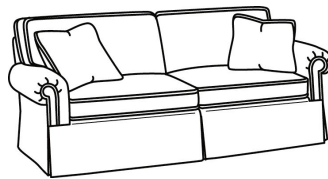

CR LAINE®

STYLE • COMFORT • COLOR

CD87 Series / CD8725R-SW

DESCRIPTION:	Swivel Chair (40W)
OUTSIDE:	40"W x 41"D x 38"H
INSIDE:	22"W x 24.5"D
SEAT:	21.5"H
ARM:	25.5"H
BACK RAIL:	30.5"H
COM:	Plain: 11.00 yds Repeat of 2-14": 13.75 yds Repeat of 15-27": 15.00 yds
WEIGHT:	90 lbs

S = available as sleeper

Standard Features:

This style is a custom configuration from our CUSTOM DESIGN COLLECTIONS.

Additional configurations available

May be shown with optional features

CD87 SERIES

Standard Seat Cushion: Hallmark Seat
Standard Back Pillow: Fiber Back

Also available:

CD87 Series / CD8700R
Sofa (88W)
Outside: 88W x 38D x 38H
Inside: 70W x 22D

CD87 Series / CD8700R-2
Sofa (88W)
Outside: 88W x 38D x 38H
Inside: 70W x 22D

CD87 Series / CD8700R-2S
Queen Sleeper (87W)
Outside: 87W x 38D x 38H
Inside: 69W x 22D