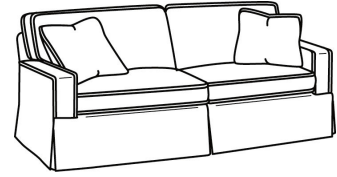

CD87 Series / CD8722T
Apt Sofa (73W)
Outside: 73W x 41D x 38H
Inside: 60W x 24.5D