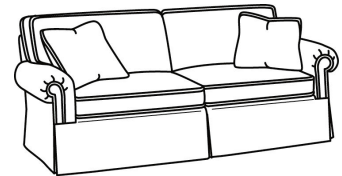

CD87 Series / CD8702R
Apt Sofa (78W)
Outside: 78W x 38D x 38H
Inside: 60W x 22D