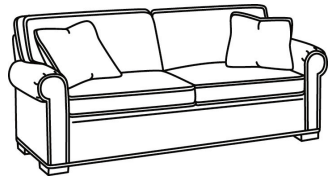

CD87 Series / CD8700S-2S
Queen Sleeper (87W)
Outside: 87W x 38D x 38H
Inside: 69W x 22D