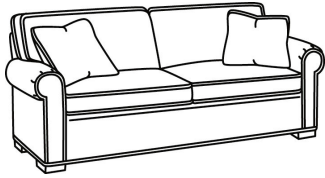

CD87 Series / CD8702S
Apt Sofa (78W)
Outside: 78W x 38D x 38H
Inside: 60W x 22D