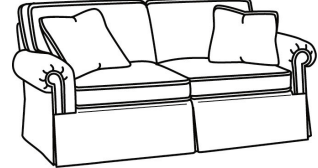

CD87 Series / CD8704R
Loveseat (65W)
Outside: 65W x 38D x 38H
Inside: 47W x 22D