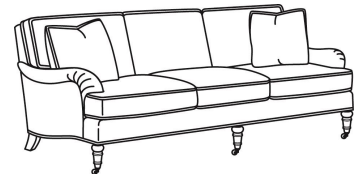

CR LAINE®

STYLE • COMFORT • COLOR

CD88 Series / CD8800S-2

DESCRIPTION:	Sofa (81W)
OUTSIDE:	81"W x 39"D x 37"H
INSIDE:	67.5"W x 22"D
SEAT:	20.5"H
ARM:	24.5"H
BACK RAIL:	33"H
THROW PILLOWS:	2 - 18"
COM:	Plain: 21.00 yds Repeat of 2-14": 26.25 yds Repeat of 15-27": 28.50 yds
WEIGHT:	145 lbs

Standard Features:

This style is a custom configuration from our CUSTOM DESIGN COLLECTIONS.

Additional configurations available

May be shown with optional features

CD88 SERIES

Standard Seat Cushion: Hallmark Seat
Standard Back Pillow: Fiber Back

Also available:

CD88 Series / CD8800K
Sofa (81W)
Outside: 81W x 39D x 37H
Inside: 67.5W x 22D

CD88 Series / CD8800K-2
Sofa (81W)
Outside: 81W x 39D x 37H
Inside: 67.5W x 22D

CD88 Series / CD8800R
Sofa (81W)
Outside: 81W x 39D x 37H
Inside: 67.5W x 22D

CD88 Series / CD8800R-2
Sofa (81W)
Outside: 81W x 39D x 37H
Inside: 67.5W x 22D

CD88 Series / CD8800T
Sofa (77W)
Outside: 77W x 39D x 37H
Inside: 67.5W x 22D

CD88 Series / CD8801E
Long Sofa (86W)
Outside: 86W x 39D x 37H
Inside: 74W x 22D