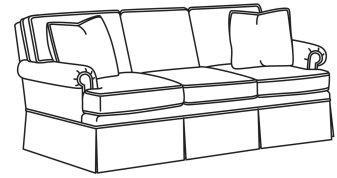

CR LAINE®

STYLE • COMFORT • COLOR

CD88 Series / CD8800S-2

DESCRIPTION:	Sofa (81W)
OUTSIDE:	81"W x 39"D x 37"H
INSIDE:	67.5"W x 22"D
SEAT:	20.5"H
ARM:	24.5"H
BACK RAIL:	33"H
THROW PILLOWS:	2 - 18"
COM:	Plain: 21.00 yds Repeat of 2-14": 26.25 yds Repeat of 15-27": 28.50 yds
WEIGHT:	145 lbs

Standard Features:

This style is a custom configuration from our CUSTOM DESIGN COLLECTIONS.

Additional configurations available

May be shown with optional features

CD88 SERIES

Standard Seat Cushion: Hallmark Seat
Standard Back Pillow: Fiber Back

Also available:

CD88 Series / CD8800K
Sofa (81W)
Outside: 81W x 39D x 37H
Inside: 67.5W x 22D

CD88 Series / CD8800K-2
Sofa (81W)
Outside: 81W x 39D x 37H
Inside: 67.5W x 22D

CD88 Series / CD8800R
Sofa (81W)
Outside: 81W x 39D x 37H
Inside: 67.5W x 22D