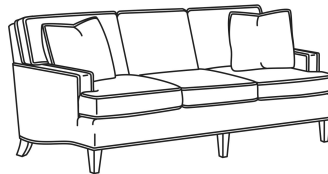

CR LAINE®

STYLE • COMFORT • COLOR

CD88 Series / CD8800S-2

DESCRIPTION:	Sofa (81W)
OUTSIDE:	81"W x 39"D x 37"H
INSIDE:	67.5"W x 22"D
SEAT:	20.5"H
ARM:	24.5"H
BACK RAIL:	33"H
THROW PILLOWS:	2 - 18"
COM:	Plain: 21.00 yds Repeat of 2-14": 26.25 yds Repeat of 15-27": 28.50 yds
WEIGHT:	145 lbs

Standard Features:

This style is a custom configuration from our CUSTOM DESIGN COLLECTIONS.

Additional configurations available

May be shown with optional features

CD88 SERIES

Standard Seat Cushion: Hallmark Seat
Standard Back Pillow: Fiber Back

Also available:

CD88 Series / CD8800K
Sofa (81W)
Outside: 81W x 39D x 37H
Inside: 67.5W x 22D

CD88 Series / CD8800K-2
Sofa (81W)
Outside: 81W x 39D x 37H
Inside: 67.5W x 22D

CD88 Series / CD8800R
Sofa (81W)
Outside: 81W x 39D x 37H
Inside: 67.5W x 22D

CD88 Series / CD8800R-2
Sofa (81W)
Outside: 81W x 39D x 37H
Inside: 67.5W x 22D

CD88 Series / CD8800T
Sofa (77W)
Outside: 77W x 39D x 37H
Inside: 67.5W x 22D

CD88 Series / CD8801E
Long Sofa (86W)
Outside: 86W x 39D x 37H
Inside: 74W x 22D