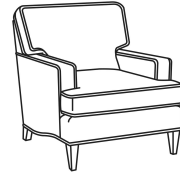

CD88 Series / CD8805T
Chair (32W)
Outside: 32W x 39D x 37H
Inside: 21.5W x 22D