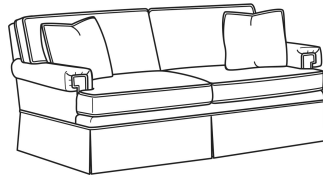

CR LAINE®

STYLE • COMFORT • COLOR

CD88 Series / CD8800S-2

DESCRIPTION:	Sofa (81W)
OUTSIDE:	81"W x 39"D x 37"H
INSIDE:	67.5"W x 22"D
SEAT:	20.5"H
ARM:	24.5"H
BACK RAIL:	33"H
THROW PILLOWS:	2 - 18"
COM:	Plain: 21.00 yds Repeat of 2-14": 26.25 yds Repeat of 15-27": 28.50 yds
WEIGHT:	145 lbs

Standard Features:

This style is a custom configuration from our CUSTOM DESIGN COLLECTIONS.

Additional configurations available

May be shown with optional features

CD88 SERIES

Standard Seat Cushion: Hallmark Seat
Standard Back Pillow: Fiber Back

Also available:

CD88 Series / CD8800K
Sofa (81W)
Outside: 81W x 39D x 37H
Inside: 67.5W x 22D

CD88 Series / CD8800K-2
Sofa (81W)
Outside: 81W x 39D x 37H
Inside: 67.5W x 22D

CD88 Series / CD8800R
Sofa (81W)
Outside: 81W x 39D x 37H
Inside: 67.5W x 22D