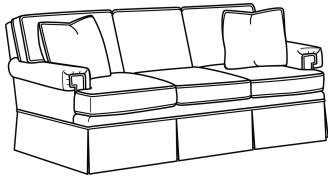

CR LAINE®

STYLE • COMFORT • COLOR

CD88 Series / CD8800S-2

DESCRIPTION:	Sofa (81W)
OUTSIDE:	81"W x 39"D x 37"H
INSIDE:	67.5"W x 22"D
SEAT:	20.5"H
ARM:	24.5"H
BACK RAIL:	33"H
THROW PILLOWS:	2 - 18"
COM:	Plain: 21.00 yds Repeat of 2-14": 26.25 yds Repeat of 15-27": 28.50 yds
WEIGHT:	145 lbs

Standard Features:

This style is a custom configuration from our CUSTOM DESIGN COLLECTIONS.

Additional configurations available

May be shown with optional features

CD88 SERIES

Standard Seat Cushion: Hallmark Seat
Standard Back Pillow: Fiber Back

Also available:

CD88 Series / CD8800K
Sofa (81W)
Outside: 81W x 39D x 37H
Inside: 67.5W x 22D

CD88 Series / CD8800K-2
Sofa (81W)
Outside: 81W x 39D x 37H
Inside: 67.5W x 22D

CD88 Series / CD8800R
Sofa (81W)
Outside: 81W x 39D x 37H
Inside: 67.5W x 22D