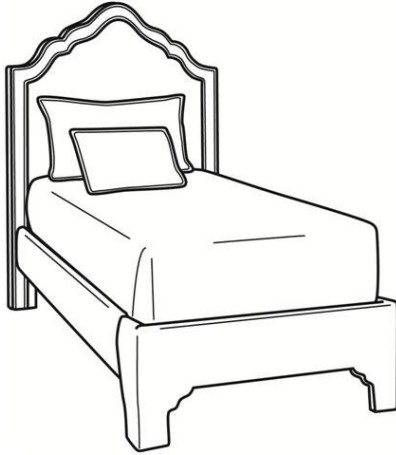

CR LAINÉ®

STYLE • COMFORT • COLOR

Lucy / BT400

DESCRIPTION:	Twin Bed (43.5W)
OUTSIDE:	43.5"W x 81"D x 60"H
COM:	Plain: 8.50 yds Repeat of 2-14": 10.75 yds Repeat of 15-27": 11.50 yds
WEIGHT:	75 lbs

Standard Features:

- Low profile box spring recommended
- Top of border is weltless, bottom of border is standard with welt
- Side Rail: 15.5H
- Box Spring Cavity: 6.75H
- Floor Clearance: 7H
- Footboard: 15.5H
- Compatible with adjustable bed base
- May be shown with optional features