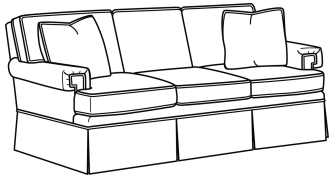

Also available:

CD88 Series / CD8800K
Sofa (81W)
Outside: 81W x 39D x 37H
Inside: 67.5W x 22D