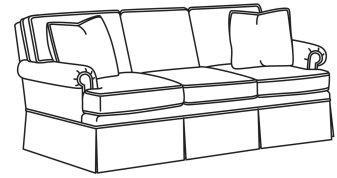

## CD88 SERIES

Standard Seat Cushion: Hallmark Seat  
Standard Back Pillow: Fiber Back

### Also available:

CD88 Series / CD8800K  
Sofa (81W)  
Outside: 81W x 39D x 37H  
Inside: 67.5W x 22D

CD88 Series / CD8800K-2  
Sofa (81W)  
Outside: 81W x 39D x 37H  
Inside: 67.5W x 22D

CD88 Series / CD8800R  
Sofa (81W)  
Outside: 81W x 39D x 37H  
Inside: 67.5W x 22D