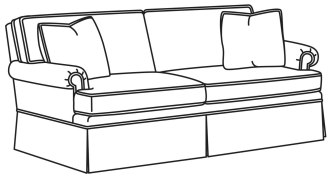

### Also available:

CD88 Series / CD8800K  
Sofa (81W)  
Outside: 81W x 39D x 37H  
Inside: 67.5W x 22D

CD88 Series / CD8800K-2  
Sofa (81W)  
Outside: 81W x 39D x 37H  
Inside: 67.5W x 22D

CD88 Series / CD8800R  
Sofa (81W)  
Outside: 81W x 39D x 37H  
Inside: 67.5W x 22D