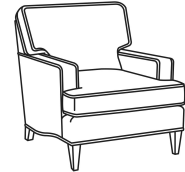

CD88 Series / CD8805T
Chair (32W)
Outside: 32W x 39D x 37H
Inside: 21.5W x 22D