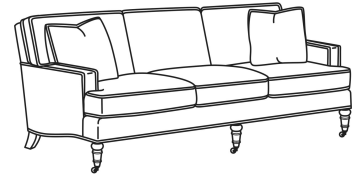

Also available:

CD88 Series / CD8800K
Sofa (81W)
Outside: 81W x 39D x 37H
Inside: 67.5W x 22D

CD88 Series / CD8800K-2
Sofa (81W)
Outside: 81W x 39D x 37H
Inside: 67.5W x 22D

CD88 Series / CD8800R
Sofa (81W)
Outside: 81W x 39D x 37H
Inside: 67.5W x 22D

CD88 Series / CD8800R-2
Sofa (81W)
Outside: 81W x 39D x 37H
Inside: 67.5W x 22D

CD88 Series / CD8800T
Sofa (77W)
Outside: 77W x 39D x 37H
Inside: 67.5W x 22D

CD88 Series / CD8801E
Long Sofa (86W)
Outside: 86W x 39D x 37H
Inside: 74W x 22D

CD88 Series / CD8801R-2
 Long Sofa (88W)
 Outside: 88W x 39D x 37H
 Inside: 74W x 22D

CD88 Series / CD8801S
 Long Sofa (88W)
 Outside: 88W x 39D x 37H
 Inside: 74W x 22D

CD88 Series / CD8801T
 Long Sofa (84.5W)
 Outside: 84.5W x 39D x 37H
 Inside: 74W x 22D