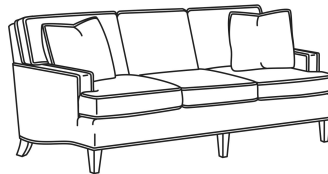

Standard Features:

This style is a custom configuration from our CUSTOM DESIGN COLLECTIONS.

Additional configurations available

May be shown with optional features

CD88 SERIES

Standard Seat Cushion: Hallmark Seat
Standard Back Pillow: Fiber Back

Also available:

CD88 Series / CD8800K
Sofa (81W)
Outside: 81W x 39D x 37H
Inside: 67.5W x 22D

CD88 Series / CD8800K-2
Sofa (81W)
Outside: 81W x 39D x 37H
Inside: 67.5W x 22D

CD88 Series / CD8800R
Sofa (81W)
Outside: 81W x 39D x 37H
Inside: 67.5W x 22D

CD88 Series / CD8800R-2
Sofa (81W)
Outside: 81W x 39D x 37H
Inside: 67.5W x 22D

CD88 Series / CD8800T
Sofa (77W)
Outside: 77W x 39D x 37H
Inside: 67.5W x 22D

CD88 Series / CD8801E
Long Sofa (86W)
Outside: 86W x 39D x 37H
Inside: 74W x 22D