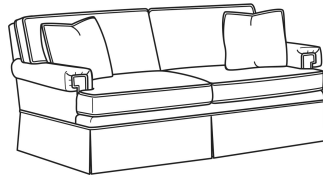

CR LAINE®

STYLE • COMFORT • COLOR

CD88 Series / CD8801T-2

DESCRIPTION:	Long Sofa (84.5W)
OUTSIDE:	84.5"W x 39"D x 37"H
INSIDE:	74"W x 22"D
SEAT:	20.5"H
ARM:	24.5"H
BACK RAIL:	33"H
THROW PILLOWS:	2 - 18"
COM:	Plain: 20.00 yds Repeat of 2-14": 25.00 yds Repeat of 15-27": 27.00 yds
WEIGHT:	160 lbs

Standard Features:

This style is a custom configuration from our CUSTOM DESIGN COLLECTIONS.

Additional configurations available

May be shown with optional features

CD88 SERIES

Standard Seat Cushion: Hallmark Seat
Standard Back Pillow: Fiber Back

Also available:

CD88 Series / CD8800K
Sofa (81W)
Outside: 81W x 39D x 37H
Inside: 67.5W x 22D

CD88 Series / CD8800K-2
Sofa (81W)
Outside: 81W x 39D x 37H
Inside: 67.5W x 22D

CD88 Series / CD8800R
Sofa (81W)
Outside: 81W x 39D x 37H
Inside: 67.5W x 22D