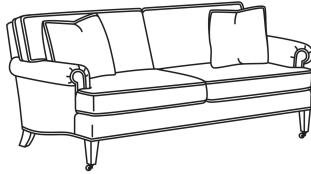

CD88 Series / CD8802R
Apt Sofa (75.5W)
Outside: 75.5W x 39D x 37H
Inside: 62W x 22D