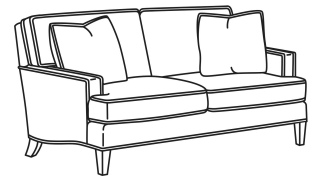

CD88 Series / CD8802T
 Apt Sofa (71.5W)
 Outside: 71.5W x 39D x 37H
 Inside: 62W x 22D

CD88 Series / CD8804E
 Loveseat (61.5W)
 Outside: 61.5W x 39D x 37H
 Inside: 49W x 22D

CD88 Series / CD8804K
 Loveseat (63.5W)
 Outside: 63.5W x 39D x 37H
 Inside: 49W x 22D

CD88 Series / CD8804R
 Loveseat (63.5W)
 Outside: 63.5W x 39D x 37H
 Inside: 49W x 22D

CD88 Series / CD8804S
 Loveseat (63.5W)
 Outside: 63.5W x 39D x 37H
 Inside: 49W x 22D

CD88 Series / CD8804T
 Loveseat (60W)
 Outside: 60W x 39D x 37H
 Inside: 49W x 22D