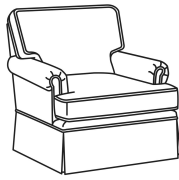

CD88 Series / CD8805R
Chair (35.5W)
Outside: 35.5W x 39D x 37H
Inside: 21.5W x 22D