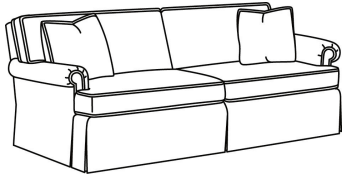

Standard Features:

This style is a custom configuration from our CUSTOM DESIGN COLLECTIONS.

Additional configurations available

May be shown with optional features

CD88 SERIES

Standard Seat Cushion: Hallmark Seat
Standard Back Pillow: Fiber Back

Also available:

CD88 Series / CD8800K
Sofa (81W)
Outside: 81W x 39D x 37H
Inside: 67.5W x 22D

CD88 Series / CD8800K-2
Sofa (81W)
Outside: 81W x 39D x 37H
Inside: 67.5W x 22D

CD88 Series / CD8800R
Sofa (81W)
Outside: 81W x 39D x 37H
Inside: 67.5W x 22D

CD88 Series / CD8800R-2
Sofa (81W)
Outside: 81W x 39D x 37H
Inside: 67.5W x 22D

CD88 Series / CD8800T
Sofa (77W)
Outside: 77W x 39D x 37H
Inside: 67.5W x 22D

CD88 Series / CD8801E
Long Sofa (86W)
Outside: 86W x 39D x 37H
Inside: 74W x 22D