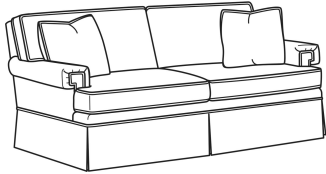

CD88 Series / CD8802K
Apt Sofa (75.5W)
Outside: 75.5W x 39D x 37H
Inside: 62W x 22D