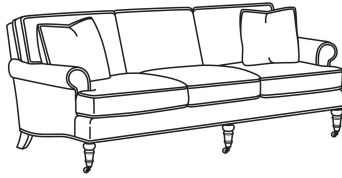

Also available:

CD88 Series / CD8800K
Sofa (81W)
Outside: 81W x 39D x 37H
Inside: 67.5W x 22D

CD88 Series / CD8800K-2
Sofa (81W)
Outside: 81W x 39D x 37H
Inside: 67.5W x 22D

CD88 Series / CD8800R
Sofa (81W)
Outside: 81W x 39D x 37H
Inside: 67.5W x 22D

CD88 Series / CD8800R-2
Sofa (81W)
Outside: 81W x 39D x 37H
Inside: 67.5W x 22D

CD88 Series / CD8800T
Sofa (77W)
Outside: 77W x 39D x 37H
Inside: 67.5W x 22D

CD88 Series / CD8801E
Long Sofa (86W)
Outside: 86W x 39D x 37H
Inside: 74W x 22D

CD88 Series / CD8801R-2
 Long Sofa (88W)
 Outside: 88W x 39D x 37H
 Inside: 74W x 22D

CD88 Series / CD8801S
 Long Sofa (88W)
 Outside: 88W x 39D x 37H
 Inside: 74W x 22D

CD88 Series / CD8801T
 Long Sofa (84.5W)
 Outside: 84.5W x 39D x 37H
 Inside: 74W x 22D