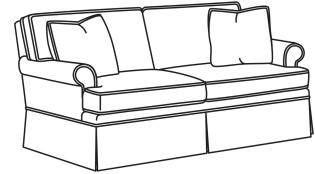

CD88 Series / CD8802S
Apt Sofa (75.5W)
Outside: 75.5W x 39D x 37H
Inside: 62W x 22D