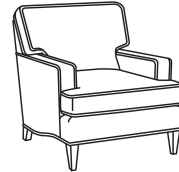

CD88 Series / CD8805T
Chair (32W)
Outside: 32W x 39D x 37H
Inside: 21.5W x 22D