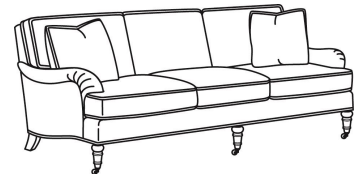

Standard Features:

This style is a custom configuration from our CUSTOM DESIGN COLLECTIONS.

Additional configurations available

May be shown with optional features

CD88 SERIES

Standard Seat Cushion: Hallmark Seat
Standard Back Pillow: Fiber Back

Also available:

CD88 Series / CD8800K
Sofa (81W)
Outside: 81W x 39D x 37H
Inside: 67.5W x 22D

CD88 Series / CD8800K-2
Sofa (81W)
Outside: 81W x 39D x 37H
Inside: 67.5W x 22D

CD88 Series / CD8800R
Sofa (81W)
Outside: 81W x 39D x 37H
Inside: 67.5W x 22D

CD88 Series / CD8800R-2
Sofa (81W)
Outside: 81W x 39D x 37H
Inside: 67.5W x 22D

CD88 Series / CD8800T
Sofa (77W)
Outside: 77W x 39D x 37H
Inside: 67.5W x 22D

CD88 Series / CD8801E
Long Sofa (86W)
Outside: 86W x 39D x 37H
Inside: 74W x 22D