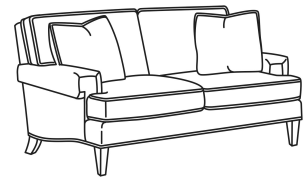

CD88 Series / CD8801R-2
 Long Sofa (88W)
 Outside: 88W x 39D x 37H
 Inside: 74W x 22D

CD88 Series / CD8801S
 Long Sofa (88W)
 Outside: 88W x 39D x 37H
 Inside: 74W x 22D

CD88 Series / CD8801T
 Long Sofa (84.5W)
 Outside: 84.5W x 39D x 37H
 Inside: 74W x 22D

CD88 Series / CD8802K
 Apt Sofa (75.5W)
 Outside: 75.5W x 39D x 37H
 Inside: 62W x 22D

CD88 Series / CD8802R
 Apt Sofa (75.5W)
 Outside: 75.5W x 39D x 37H
 Inside: 62W x 22D

CD88 Series / CD8802S
 Apt Sofa (75.5W)
 Outside: 75.5W x 39D x 37H
 Inside: 62W x 22D

CD88 Series / CD8802T
 Apt Sofa (71.5W)
 Outside: 71.5W x 39D x 37H
 Inside: 62W x 22D

CD88 Series / CD8804E
 Loveseat (61.5W)
 Outside: 61.5W x 39D x 37H
 Inside: 49W x 22D

CD88 Series / CD8804K
 Loveseat (63.5W)
 Outside: 63.5W x 39D x 37H
 Inside: 49W x 22D