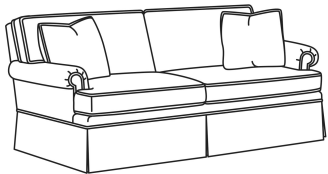

Also available:

CD88 Series / CD8800K
Sofa (81W)
Outside: 81W x 39D x 37H
Inside: 67.5W x 22D

CD88 Series / CD8800K-2
Sofa (81W)
Outside: 81W x 39D x 37H
Inside: 67.5W x 22D

CD88 Series / CD8800R
Sofa (81W)
Outside: 81W x 39D x 37H
Inside: 67.5W x 22D

CD88 Series / CD8800R-2
Sofa (81W)
Outside: 81W x 39D x 37H
Inside: 67.5W x 22D

CD88 Series / CD8800T
Sofa (77W)
Outside: 77W x 39D x 37H
Inside: 67.5W x 22D

CD88 Series / CD8801E
Long Sofa (86W)
Outside: 86W x 39D x 37H
Inside: 74W x 22D