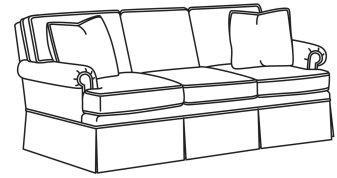

CR LAINE®

STYLE • COMFORT • COLOR

CD88 Series / CD8801T-2

DESCRIPTION:	Long Sofa (84.5W)
OUTSIDE:	84.5"W x 39"D x 37"H
INSIDE:	74"W x 22"D
SEAT:	20.5"H
ARM:	24.5"H
BACK RAIL:	33"H
THROW PILLOWS:	2 - 18"
COM:	Plain: 20.00 yds Repeat of 2-14": 25.00 yds Repeat of 15-27": 27.00 yds
WEIGHT:	160 lbs

Standard Features:

This style is a custom configuration from our CUSTOM DESIGN COLLECTIONS.

Additional configurations available

May be shown with optional features

CD88 SERIES

Standard Seat Cushion: Hallmark Seat
Standard Back Pillow: Fiber Back

Also available:

CD88 Series / CD8800K
Sofa (81W)
Outside: 81W x 39D x 37H
Inside: 67.5W x 22D

CD88 Series / CD8800K-2
Sofa (81W)
Outside: 81W x 39D x 37H
Inside: 67.5W x 22D

CD88 Series / CD8800R
Sofa (81W)
Outside: 81W x 39D x 37H
Inside: 67.5W x 22D