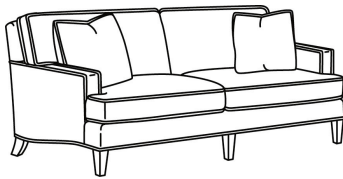

Also available:

CD88 Series / CD8800K
Sofa (81W)
Outside: 81W x 39D x 37H
Inside: 67.5W x 22D

CD88 Series / CD8800K-2
Sofa (81W)
Outside: 81W x 39D x 37H
Inside: 67.5W x 22D

CD88 Series / CD8800R
Sofa (81W)
Outside: 81W x 39D x 37H
Inside: 67.5W x 22D

CD88 Series / CD8800R-2
Sofa (81W)
Outside: 81W x 39D x 37H
Inside: 67.5W x 22D

CD88 Series / CD8800T
Sofa (77W)
Outside: 77W x 39D x 37H
Inside: 67.5W x 22D

CD88 Series / CD8801E
Long Sofa (86W)
Outside: 86W x 39D x 37H
Inside: 74W x 22D

CD88 Series / CD8801R-2
 Long Sofa (88W)
 Outside: 88W x 39D x 37H
 Inside: 74W x 22D

CD88 Series / CD8801S
 Long Sofa (88W)
 Outside: 88W x 39D x 37H
 Inside: 74W x 22D

CD88 Series / CD8801T
 Long Sofa (84.5W)
 Outside: 84.5W x 39D x 37H
 Inside: 74W x 22D

CD88 Series / CD8802K
 Apt Sofa (75.5W)
 Outside: 75.5W x 39D x 37H
 Inside: 62W x 22D

CD88 Series / CD8802R
 Apt Sofa (75.5W)
 Outside: 75.5W x 39D x 37H
 Inside: 62W x 22D

CD88 Series / CD8802S
 Apt Sofa (75.5W)
 Outside: 75.5W x 39D x 37H
 Inside: 62W x 22D