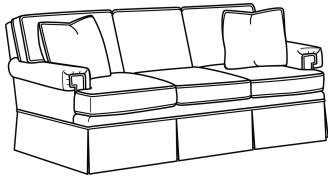

CR LAINE®

STYLE • COMFORT • COLOR

CD88 Series / CD8801T-2

DESCRIPTION:	Long Sofa (84.5W)
OUTSIDE:	84.5"W x 39"D x 37"H
INSIDE:	74"W x 22"D
SEAT:	20.5"H
ARM:	24.5"H
BACK RAIL:	33"H
THROW PILLOWS:	2 - 18"
COM:	Plain: 20.00 yds Repeat of 2-14": 25.00 yds Repeat of 15-27": 27.00 yds
WEIGHT:	160 lbs

Standard Features:

This style is a custom configuration from our CUSTOM DESIGN COLLECTIONS.

Additional configurations available

May be shown with optional features

CD88 SERIES

Standard Seat Cushion: Hallmark Seat
Standard Back Pillow: Fiber Back

Also available:

CD88 Series / CD8800K
Sofa (81W)
Outside: 81W x 39D x 37H
Inside: 67.5W x 22D

CD88 Series / CD8800K-2
Sofa (81W)
Outside: 81W x 39D x 37H
Inside: 67.5W x 22D

CD88 Series / CD8800R
Sofa (81W)
Outside: 81W x 39D x 37H
Inside: 67.5W x 22D