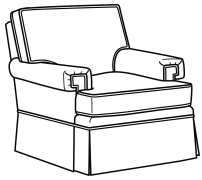

CD88 Series / CD8805K-SW
Swivel Chair (35.5W)
Outside: 35.5W x 39D x 37H
Inside: 21.5W x 22D