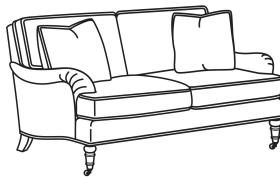

CD88 Series / CD8804E
Loveseat (61.5W)
Outside: 61.5W x 39D x 37H
Inside: 49W x 22D