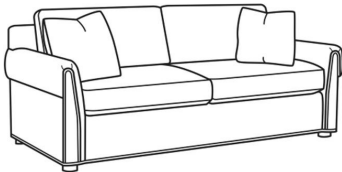

CR LAINÉ®

STYLE • COMFORT • COLOR

Beckett / 4600-21

DESCRIPTION:	Long Sofa (95W)
OUTSIDE:	95"W x 39"D x 36"H
INSIDE:	82"W x 22"D
SEAT:	20.5"H
ARM:	26"H
BACK RAIL:	31.5"H
THROW PILLOWS:	2 - 20"
COM:	Plain: 19.00 yds Repeat of 2-14": 23.75 yds Repeat of 15-27": 25.75 yds
WEIGHT:	160 lbs

Standard Features:

Box Border Back

Weltless Cushions

May be shown with optional features

BECKETT

Standard Seat Cushion:	Comfort Down Seat
Standard Back Pillow:	Comfort Down Back

Also available:

Beckett / 4600-20
Sofa (85W)
Outside: 85W x 39D x 36H
Inside: 72W x 22D

Beckett / 4600-20B
Sofa (85W)
Outside: 85W x 39D x 36H
Inside: 72W x 22D

Beckett / 4600-21B
Long Sofa (95W)
Outside: 95W x 39D x 36H
Inside: 82W x 22D