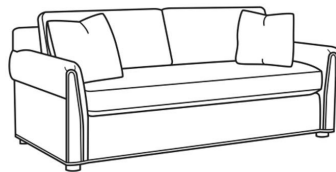

CR LAINÉ®

STYLE • COMFORT • COLOR

Beckett / 4600-21

DESCRIPTION:	Long Sofa (95W)
OUTSIDE:	95"W x 39"D x 36"H
INSIDE:	82"W x 22"D
SEAT:	20.5"H
ARM:	26"H
BACK RAIL:	31.5"H
THROW PILLOWS:	2 - 20"
COM:	Plain: 19.00 yds Repeat of 2-14": 23.75 yds Repeat of 15-27": 25.75 yds
WEIGHT:	160 lbs

Standard Features:

Box Border Back

Weltless Cushions

May be shown with optional features

BECKETT

Standard Seat Cushion:	Comfort Down Seat
Standard Back Pillow:	Comfort Down Back

Also available:

Beckett / 4600-20
Sofa (85W)
Outside: 85W x 39D x 36H
Inside: 72W x 22D

Beckett / 4600-20B
Sofa (85W)
Outside: 85W x 39D x 36H
Inside: 72W x 22D

Beckett / 4600-21B
Long Sofa (95W)
Outside: 95W x 39D x 36H
Inside: 82W x 22D