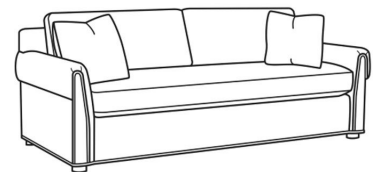

CR LAINÉ®

STYLE • COMFORT • COLOR

Beckett / 4600-21

DESCRIPTION:	Long Sofa (95W)
OUTSIDE:	95"W x 39"D x 36"H
INSIDE:	82"W x 22"D
SEAT:	20.5"H
ARM:	26"H
BACK RAIL:	31.5"H
THROW PILLOWS:	2 - 20"
COM:	Plain: 19.00 yds Repeat of 2-14": 23.75 yds Repeat of 15-27": 25.75 yds
WEIGHT:	160 lbs

Standard Features:

Box Border Back

Weltless Cushions

May be shown with optional features

BECKETT

Standard Seat Cushion:	Comfort Down Seat
Standard Back Pillow:	Comfort Down Back

Also available:

Beckett / 4600-20
Sofa (85W)
Outside: 85W x 39D x 36H
Inside: 72W x 22D

Beckett / 4600-20B
Sofa (85W)
Outside: 85W x 39D x 36H
Inside: 72W x 22D

Beckett / 4600-21B
Long Sofa (95W)
Outside: 95W x 39D x 36H
Inside: 82W x 22D