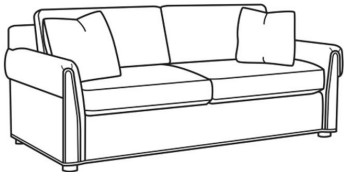

CR LAINE®

STYLE • COMFORT • COLOR

Beckett / 4600-21B

DESCRIPTION:	Long Sofa (95W)
OUTSIDE:	95"W x 39"D x 36"H
INSIDE:	82"W x 22"D
SEAT:	20.5"H
ARM:	26"H
BACK RAIL:	31.5"H
THROW PILLOWS:	2 - 20"
COM:	Plain: 18.50 yds Repeat of 2-14": 23.25 yds Repeat of 15-27": 25.00 yds
WEIGHT:	160 lbs

Standard Features:

Box Border Back

Weltless Cushions

May be shown with optional features

BECKETT

Standard Seat Cushion:	Comfort Down Seat
Standard Back Pillow:	Comfort Down Back

Also available:

Beckett / 4600-20
Sofa (85W)
Outside: 85W x 39D x 36H
Inside: 72W x 22D

Beckett / 4600-20B
Sofa (85W)
Outside: 85W x 39D x 36H
Inside: 72W x 22D

Beckett / 4600-21
Long Sofa (95W)
Outside: 95W x 39D x 36H
Inside: 82W x 22D