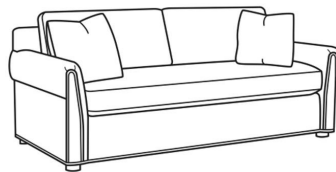

CR LAINE®

STYLE • COMFORT • COLOR

Beckett / 4600-21B

DESCRIPTION:	Long Sofa (95W)
OUTSIDE:	95"W x 39"D x 36"H
INSIDE:	82"W x 22"D
SEAT:	20.5"H
ARM:	26"H
BACK RAIL:	31.5"H
THROW PILLOWS:	2 - 20"
COM:	Plain: 18.50 yds Repeat of 2-14": 23.25 yds Repeat of 15-27": 25.00 yds
WEIGHT:	160 lbs

Standard Features:

Box Border Back

Weltless Cushions

May be shown with optional features

BECKETT

Standard Seat Cushion:	Comfort Down Seat
Standard Back Pillow:	Comfort Down Back

Also available:

Beckett / 4600-20
Sofa (85W)
Outside: 85W x 39D x 36H
Inside: 72W x 22D

Beckett / 4600-20B
Sofa (85W)
Outside: 85W x 39D x 36H
Inside: 72W x 22D

Beckett / 4600-21
Long Sofa (95W)
Outside: 95W x 39D x 36H
Inside: 82W x 22D