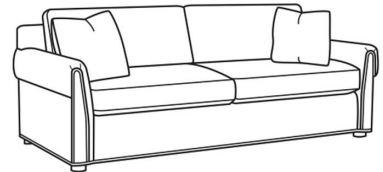

CR LAINE®

STYLE • COMFORT • COLOR

Beckett / 4600-21B

DESCRIPTION:	Long Sofa (95W)
OUTSIDE:	95"W x 39"D x 36"H
INSIDE:	82"W x 22"D
SEAT:	20.5"H
ARM:	26"H
BACK RAIL:	31.5"H
THROW PILLOWS:	2 - 20"
COM:	Plain: 18.50 yds Repeat of 2-14": 23.25 yds Repeat of 15-27": 25.00 yds
WEIGHT:	160 lbs

Standard Features:

Box Border Back

Weltless Cushions

May be shown with optional features

BECKETT

Standard Seat Cushion:	Comfort Down Seat
Standard Back Pillow:	Comfort Down Back

Also available:

Beckett / 4600-20
Sofa (85W)
Outside: 85W x 39D x 36H
Inside: 72W x 22D

Beckett / 4600-20B
Sofa (85W)
Outside: 85W x 39D x 36H
Inside: 72W x 22D

Beckett / 4600-21
Long Sofa (95W)
Outside: 95W x 39D x 36H
Inside: 82W x 22D