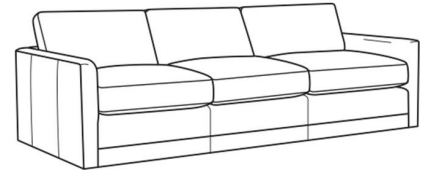

L = available in leather

Standard Features:

Box Border Back

Weltless

May be shown with optional features

BIG EASY

Standard Seat Cushion:	Comfort Down Seat
Standard Back Pillow:	Comfort Down Back

Also available:

Big Easy / 7000-17
Ottoman (39W X 39D)
Outside: 39W x 39D x 19H
Inside: 0W x 0D

Big Easy / L7000-17
Leather Ottoman (39W X 39D)
Outside: 39W x 39D x 19H
Inside: 0W x 0D

Big Easy / 7000-00
Sofa (83W)
Outside: 83W x 39D x 33H
Inside: 75W x 24.5D

Big Easy / 7000-01
Long Sofa (95W)
Outside: 95W x 39D x 33H
Inside: 87W x 24.5D

Big Easy / 7000-04
Loveseat (58W)
Outside: 58W x 39D x 33H
Inside: 50W x 24.5D

Big Easy / 7000-22
Apt Sofa (71W)
Outside: 71W x 39D x 33H
Inside: 63W x 24.5D

Big Easy / 7000-41
Extra Long Sofa (107W)
Outside: 107W x 39D x 33H
Inside: 99W x 24.5D

Big Easy / L7000-00
Leather Sofa (83W)
Outside: 83W x 39D x 33H
Inside: 75W x 24.5D

Big Easy / L7000-01
Leather Long Sofa (95W)
Outside: 95W x 39D x 33H
Inside: 87W x 24.5D