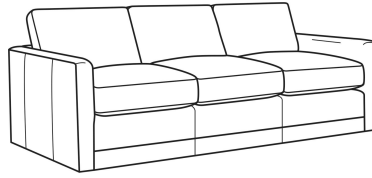

L = available in leather

Standard Features:

Box Border Back

Weltless

May be shown with optional features

BIG EASY

Standard Seat Cushion:	Comfort Down Seat
Standard Back Pillow:	Comfort Down Back

Also available:

Big Easy / 7000-17
Ottoman (39W X 39D)
Outside: 39W x 39D x 19H
Inside: 0W x 0D

Big Easy / L7000-17
Leather Ottoman (39W X 39D)
Outside: 39W x 39D x 19H
Inside: 0W x 0D

Big Easy / 7000-00
Sofa (83W)
Outside: 83W x 39D x 33H
Inside: 75W x 24.5D

Big Easy / 7000-01
Long Sofa (95W)
Outside: 95W x 39D x 33H
Inside: 87W x 24.5D

Big Easy / 7000-04
Loveseat (58W)
Outside: 58W x 39D x 33H
Inside: 50W x 24.5D

Big Easy / 7000-22
Apt Sofa (71W)
Outside: 71W x 39D x 33H
Inside: 63W x 24.5D

Big Easy / 7000-41
Extra Long Sofa (107W)
Outside: 107W x 39D x 33H
Inside: 99W x 24.5D

Big Easy / L7000-00
Leather Sofa (83W)
Outside: 83W x 39D x 33H
Inside: 75W x 24.5D

Big Easy / L7000-01
Leather Long Sofa (95W)
Outside: 95W x 39D x 33H
Inside: 87W x 24.5D