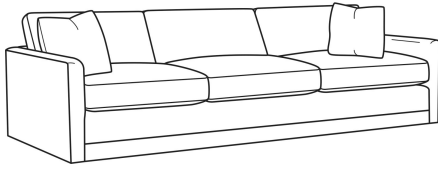

CR LAINE®

STYLE • COMFORT • COLOR

Big Easy / 7000-49

DESCRIPTION:	Chair & 1/2 Chaise (48W)
OUTSIDE:	48"W x 64"D x 33"H
INSIDE:	38"W x 49"D
SEAT:	20"H
ARM:	25"H
BACK RAIL:	25"H
THROW PILLOWS:	1 - Kidney Pillow
COM:	Plain: 15.00 yds Repeat of 2-14": 18.75 yds Repeat of 15-27": 20.25 yds
WEIGHT:	120 lbs

L = available in leather

Standard Features:

Box Border Back

Weltless

May be shown with optional features

BIG EASY

Standard Seat Cushion:	Comfort Down Seat
Standard Back Pillow:	Comfort Down Back

Also available:

Big Easy / 7000-17
Ottoman (39W X 39D)
Outside: 39W x 39D x 19H
Inside: 0W x 0D

Big Easy / L7000-17
Leather Ottoman (39W X 39D)
Outside: 39W x 39D x 19H
Inside: 0W x 0D

Big Easy / 7000-00
Sofa (83W)
Outside: 83W x 39D x 33H
Inside: 75W x 24.5D

Big Easy / 7000-01
Long Sofa (95W)
Outside: 95W x 39D x 33H
Inside: 87W x 24.5D

Big Easy / 7000-04
Loveseat (58W)
Outside: 58W x 39D x 33H
Inside: 50W x 24.5D

Big Easy / 7000-22
Apt Sofa (71W)
Outside: 71W x 39D x 33H
Inside: 63W x 24.5D