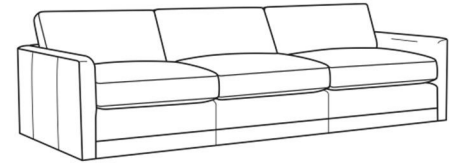

Big Easy / L7000-41
Leather Extra Long Sofa (107W)
Outside: 107W x 39D x 33H
Inside: 99W x 24.5D