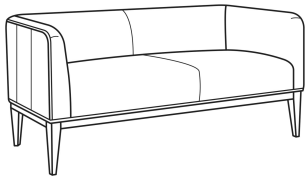

CR LAINE®

STYLE • COMFORT • COLOR

Maier / 1830-54

DESCRIPTION:	Settee Banquette (62W)
OUTSIDE:	62"W x 29"D x 28"H
INSIDE:	53"W x 21.5"D
SEAT:	19"H
ARM:	28"H
BACK RAIL:	28"H
COM:	Plain: 6.50 yds Repeat of 2-14": 8.25 yds Repeat of 15-27": 9.00 yds
WEIGHT:	120 lbs

L = available in leather

MAIER

Also available:

Maier / L1830-54
Leather Settee Banquette (62W)
Outside: 62W x 29D x 28H
Inside: 53W x 21.5D