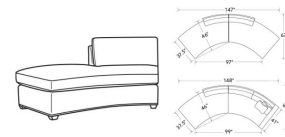

CR LAINE®

STYLE • COMFORT • COLOR

Woodson / 3850

3850-11LB / 3850-31RB

DESCRIPTION:	Sectional
OUTSIDE:	148"W x 64"D x 34.5"H
INSIDE:	99"W x 22"D
SEAT:	21"H
ARM:	25.5"H
BACK RAIL:	32"H
THROW PILLOWS:	2- 20"
WEIGHT:	300 lbs

Standard Features:

Box Border Back

Weltless

Standard with throw pillows (not shown)

Various configurations available; visit a CR Laine retailer for more details.

May be shown with optional features

WOODSON

Standard Seat Cushion: Hallmark Seat
Standard Back Pillow: Fiber Back

Also available:

3850-11LB One Arm Sofa (82W)

3850-11RB One Arm Sofa (82W)

3850-31LB One Arm Sofa (81W)

Woodson / 3850-11LB

One Arm Sofa (82W)

Outside: 82W x 46D x 34.5H

Inside: 53W x 22D

Woodson / 3850-11RB

One Arm Sofa (82W)

Outside: 82W x 46D x 34.5H

Inside: 53W x 22D

Woodson / 3850-31LB

Armless Bumper Chaise (81W)

Outside: 81W x 46D x 34.5H

Inside: 53W x 22D