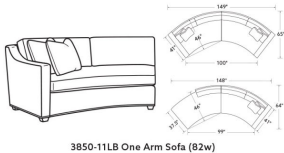

CR LAINE®

STYLE • COMFORT • COLOR

Woodson / 3850

3850-11LB / 3850-31RB

DESCRIPTION:	Sectional
OUTSIDE:	148"W x 64"D x 34.5"H
INSIDE:	99"W x 22"D
SEAT:	21"H
ARM:	25.5"H
BACK RAIL:	32"H
THROW PILLOWS:	2- 20"
WEIGHT:	300 lbs

Standard Features:

Box Border Back

Weltless

Standard with throw pillows (not shown)

Various configurations available; visit a CR Laine retailer for more details.

May be shown with optional features

WOODSON

Standard Seat Cushion: Hallmark Seat
Standard Back Pillow: Fiber Back

Also available:

3850-11LB One Arm Sofa (82W)

3850-11RB One Arm Sofa (82W)

3850-31LB One Arm Sofa (81W)

Woodson / 3850-11LB

One Arm Sofa (82W)

Outside: 82W x 46D x 34.5H

Inside: 53W x 22D

3850-31RB One Arm Sofa (81W)

Woodson / 3850-31RB

Armless Bumper Chaise (81W)

Outside: 81W x 46D x 34.5H

Inside: 53W x 22D

Sectional Components Dimensions:

	Fabric/Style	Outside	Inside	Seat	Arm	Back Rail	Standard TPs	Weight
One Arm Sofa (82W)	3850-11LB	82W 46D 34.5H	53W 22D	21H	25.5H	32H	2 - 20"	150 lbs.
One Arm Sofa (82W)	3850-11RB	82W 46D 34.5H	53W 22D	21H	25.5H	32H	2 - 20"	150 lbs.
Armless Bumper Chaise (81W)	3850-31LB	81W 46D 34.5H	53W 22D	21H	25.5H	32H	--	150 lbs.
Armless Bumper Chaise (81W)	3850-31RB	81W 46D 34.5H	53W 22D	21H	25.5H	32H	--	150 lbs.