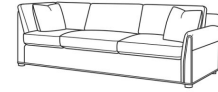

Beckett / 4600-10RB  
Corner Sofa (110W)  
Outside: 110W x 39D x 36H  
Inside: 86W x 22D

Beckett / 4600-11LB  
One Arm Sofa (71W)  
Outside: 71W x 39D x 36H  
Inside: 64W x 22D

4600-11RB One Arm sofa (71w)

4600-19L One Arm Chaise (39w)

4600-19R One Arm Chaise (39w)

Beckett / 4600-11RB  
One Arm Sofa (71W)  
Outside: 71W x 39D x 36H  
Inside: 64W x 22D

Beckett / 4600-19L  
One Arm Chaise (39W)  
Outside: 39W x 63D x 36H  
Inside: 32W x 46D

Beckett / 4600-19R  
One Arm Chaise (39W)  
Outside: 39W x 63D x 36H  
Inside: 32W x 46D

4600-30B Armless sofa (64w)

Beckett / 4600-30B  
Armless Sofa (64W)  
Outside: 64W x 39D x 36H  
Inside: 64W x 22D

4600-10L One Arm Corner Sofa (110w)

Beckett / 4600-10L  
Corner Sofa (110W)  
Outside: 110W x 39D x 36H  
Inside: 86W x 22D

4600-10R One Arm Corner Sofa (110w)

Beckett / 4600-10R  
Corner Sofa (110W)  
Outside: 110W x 39D x 36H  
Inside: 86W x 22D