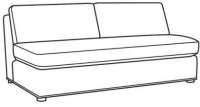

BECKETT

Standard Seat Cushion:	Comfort Down Seat
Standard Back Pillow:	Comfort Down Back

Also available:

4600-10LB One Arm Corner Sofa (110w)

4600-10RB One Arm Corner Sofa (110w)

4600-11LB One Arm sofa (71w)

Beckett / 4600-10LB
Corner Sofa (110W)
Outside: 110W x 39D x 36H
Inside: 86W x 22D

Beckett / 4600-10RB
Corner Sofa (110W)
Outside: 110W x 39D x 36H
Inside: 86W x 22D

Beckett / 4600-11LB
One Arm Sofa (71W)
Outside: 71W x 39D x 36H
Inside: 64W x 22D

4600-11RB One Arm sofa (71w)

4600-19L One Arm Chaise (39w)

4600-19R One Arm Chaise (39w)

Beckett / 4600-11RB
One Arm Sofa (71W)
Outside: 71W x 39D x 36H
Inside: 64W x 22D

Beckett / 4600-19L
One Arm Chaise (39W)
Outside: 39W x 63D x 36H
Inside: 32W x 46D

Beckett / 4600-19R
One Arm Chaise (39W)
Outside: 39W x 63D x 36H
Inside: 32W x 46D

4600-30B Armless sofa (64w)

Beckett / 4600-30B
Armless Sofa (64W)
Outside: 64W x 39D x 36H
Inside: 64W x 22D

4600-10L One Arm Corner Sofa (110w)