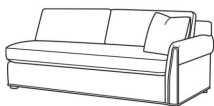

Standard Features:

Box Border Back

Weltless Cushions

Standard with throw pillows (not shown)

Various configurations available; visit a CR Laine retailer for more details.

May be shown with optional features

BECKETT

Standard Seat Cushion:	Comfort Down Seat
Standard Back Pillow:	Comfort Down Back

Also available:

4600-10LB One Arm Corner Sofa (110w)

4600-10RB One Arm Corner Sofa (110w)

4600-11LB One Arm sofa (71w)

Beckett / 4600-10LB
Corner Sofa (110W)
Outside: 110W x 39D x 36H
Inside: 86W x 22D

Beckett / 4600-10RB
Corner Sofa (110W)
Outside: 110W x 39D x 36H
Inside: 86W x 22D

Beckett / 4600-11LB
One Arm Sofa (71W)
Outside: 71W x 39D x 36H
Inside: 64W x 22D