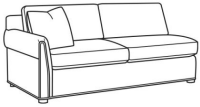

Beckett / 4600-10RB  
Corner Sofa (110W)  
Outside: 110W x 39D x 36H  
Inside: 86W x 22D

Beckett / 4600-11LB  
One Arm Sofa (71W)  
Outside: 71W x 39D x 36H  
Inside: 64W x 22D

4600-11RB One Arm sofa (71w)

4600-19L One Arm Chaise (39w)

4600-19R One Arm Chaise (39w)

Beckett / 4600-11RB  
One Arm Sofa (71W)  
Outside: 71W x 39D x 36H  
Inside: 64W x 22D

Beckett / 4600-19L  
One Arm Chaise (39W)  
Outside: 39W x 63D x 36H  
Inside: 32W x 46D

Beckett / 4600-19R  
One Arm Chaise (39W)  
Outside: 39W x 63D x 36H  
Inside: 32W x 46D

4600-30B Armless sofa (64w)

Beckett / 4600-30B  
Armless Sofa (64W)  
Outside: 64W x 39D x 36H  
Inside: 64W x 22D

4600-10L One Arm Corner Sofa (110w)

Beckett / 4600-10L  
Corner Sofa (110W)  
Outside: 110W x 39D x 36H  
Inside: 86W x 22D

4600-10R One Arm Corner Sofa (110w)

Beckett / 4600-10R  
Corner Sofa (110W)  
Outside: 110W x 39D x 36H  
Inside: 86W x 22D