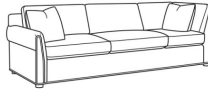

BECKETT

Standard Seat Cushion:	Comfort Down Seat
Standard Back Pillow:	Comfort Down Back

Also available:

4600-10LB One Arm Corner Sofa (110w)

4600-10RB One Arm Corner Sofa (110w)

4600-11LB One Arm sofa (71w)

Beckett / 4600-10LB
Corner Sofa (110W)
Outside: 110W x 39D x 36H
Inside: 86W x 22D

Beckett / 4600-10RB
Corner Sofa (110W)
Outside: 110W x 39D x 36H
Inside: 86W x 22D

Beckett / 4600-11LB
One Arm Sofa (71W)
Outside: 71W x 39D x 36H
Inside: 64W x 22D

4600-11RB One Arm sofa (71w)

4600-19L One Arm Chaise (39w)

4600-19R One Arm Chaise (39w)

Beckett / 4600-11RB
One Arm Sofa (71W)
Outside: 71W x 39D x 36H
Inside: 64W x 22D

Beckett / 4600-19L
One Arm Chaise (39W)
Outside: 39W x 63D x 36H
Inside: 32W x 46D

Beckett / 4600-19R
One Arm Chaise (39W)
Outside: 39W x 63D x 36H
Inside: 32W x 46D

4600-30B Armless sofa (64w)

Beckett / 4600-30B
Armless Sofa (64W)
Outside: 64W x 39D x 36H
Inside: 64W x 22D

4600-10L One Arm Corner Sofa (110w)