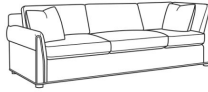

### Also available:

4600-10LB One Arm Corner Sofa (110w)

4600-10RB One Arm Corner Sofa (110w)

4600-11LB One Arm sofa (71w)

Beckett / 4600-10LB  
Corner Sofa (110W)  
Outside: 110W x 39D x 36H  
Inside: 86W x 22D

Beckett / 4600-10RB  
Corner Sofa (110W)  
Outside: 110W x 39D x 36H  
Inside: 86W x 22D

Beckett / 4600-11LB  
One Arm Sofa (71W)  
Outside: 71W x 39D x 36H  
Inside: 64W x 22D

4600-11RB One Arm sofa (71w)

4600-19L One Arm Chaise (39w)

4600-19R One Arm Chaise (39w)

Beckett / 4600-11RB  
One Arm Sofa (71W)  
Outside: 71W x 39D x 36H  
Inside: 64W x 22D

Beckett / 4600-19L  
One Arm Chaise (39W)  
Outside: 39W x 63D x 36H  
Inside: 32W x 46D

Beckett / 4600-19R  
One Arm Chaise (39W)  
Outside: 39W x 63D x 36H  
Inside: 32W x 46D

4600-30B Armless sofa (64w)

Beckett / 4600-30B  
Armless Sofa (64W)  
Outside: 64W x 39D x 36H  
Inside: 64W x 22D