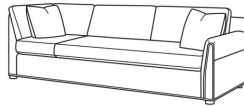

CR LAINE®

STYLE • COMFORT • COLOR

Beckett / 4600

4600-19L / 4600-30B / 4600-10RB

DESCRIPTION:	Sectional
OUTSIDE:	142"W x 110"D x 36"H
INSIDE:	130"W x 22"D
SEAT:	20.5"H
ARM:	26"H
BACK RAIL:	31.5"H
THROW PILLOWS:	1 - 20"
THROW PILLOWS:	3 - 20"
WEIGHT:	450 lbs

Standard Features:

Box Border Back

Weltless Cushions

Standard with throw pillows (not shown)

Various configurations available; visit a CR Laine retailer for more details.

May be shown with optional features

BECKETT

Standard Seat Cushion:	Comfort Down Seat
Standard Back Pillow:	Comfort Down Back

Also available:

4600-10LB One Arm Corner Sofa (110w)

4600-10RB One Arm Corner Sofa (110w)

4600-11LB One Arm sofa (71w)

Beckett / 4600-10LB
Corner Sofa (110W)
Outside: 110W x 39D x 36H
Inside: 86W x 22D

Beckett / 4600-10RB
Corner Sofa (110W)
Outside: 110W x 39D x 36H
Inside: 86W x 22D

Beckett / 4600-11LB
One Arm Sofa (71W)
Outside: 71W x 39D x 36H
Inside: 64W x 22D