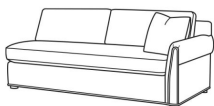

### Standard Features:

Box Border Back

Weltless Cushions

Standard with throw pillows (not shown)

Various configurations available; visit a CR Laine retailer for more details.

May be shown with optional features

## BECKETT

Standard Seat Cushion:	Comfort Down Seat
Standard Back Pillow:	Comfort Down Back

### Also available:

4600-10LB One Arm Corner Sofa (110w)

4600-10RB One Arm Corner Sofa (110w)

4600-11LB One Arm sofa (71w)

Beckett / 4600-10LB  
Corner Sofa (110W)  
Outside: 110W x 39D x 36H  
Inside: 86W x 22D

Beckett / 4600-10RB  
Corner Sofa (110W)  
Outside: 110W x 39D x 36H  
Inside: 86W x 22D

Beckett / 4600-11LB  
One Arm Sofa (71W)  
Outside: 71W x 39D x 36H  
Inside: 64W x 22D

4600-11RB One Arm sofa (71w)