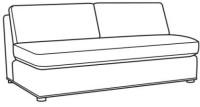

### Also available:

4600-10LB One Arm Corner Sofa (110w)

4600-10RB One Arm Corner Sofa (110w)

4600-11LB One Arm sofa (71w)

Beckett / 4600-10LB  
Corner Sofa (110W)  
Outside: 110W x 39D x 36H  
Inside: 86W x 22D

Beckett / 4600-10RB  
Corner Sofa (110W)  
Outside: 110W x 39D x 36H  
Inside: 86W x 22D

Beckett / 4600-11LB  
One Arm Sofa (71W)  
Outside: 71W x 39D x 36H  
Inside: 64W x 22D

4600-11RB One Arm sofa (71w)

4600-19L One Arm Chaise (39w)

4600-19R One Arm Chaise (39w)

Beckett / 4600-11RB  
One Arm Sofa (71W)  
Outside: 71W x 39D x 36H  
Inside: 64W x 22D

Beckett / 4600-19L  
One Arm Chaise (39W)  
Outside: 39W x 63D x 36H  
Inside: 32W x 46D

Beckett / 4600-19R  
One Arm Chaise (39W)  
Outside: 39W x 63D x 36H  
Inside: 32W x 46D

4600-30B Armless sofa (64w)

Beckett / 4600-30B  
Armless Sofa (64W)  
Outside: 64W x 39D x 36H  
Inside: 64W x 22D