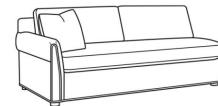

### Standard Features:

Box Border Back

Weltless Cushions

Standard with throw pillows (not shown)

Various configurations available; visit a CR Laine retailer for more details.

May be shown with optional features

## BECKETT

Standard Seat Cushion:	Comfort Down Seat
Standard Back Pillow:	Comfort Down Back

### Also available:

4600-10LB One Arm Corner Sofa (110w)

4600-10RB One Arm Corner Sofa (110w)

4600-11LB One Arm sofa (71w)

Beckett / 4600-10LB  
Corner Sofa (110W)  
Outside: 110W x 39D x 36H  
Inside: 86W x 22D