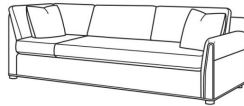

## Beckett / 4600

4600-19L / 4600-30B / 4600-10RB

DESCRIPTION:	Sectional
OUTSIDE:	142"W x 110"D x 36"H
INSIDE:	130"W x 22"D
SEAT:	20.5"H
ARM:	26"H
BACK RAIL:	31.5"H
THROW PILLOWS:	1 - 20"
THROW PILLOWS:	3 - 20"
WEIGHT:	450 lbs

### Standard Features:

Box Border Back

Weltless Cushions

Standard with throw pillows (not shown)

Various configurations available; visit a CR Laine retailer for more details.

May be shown with optional features

## BECKETT

Standard Seat Cushion:	Comfort Down Seat
Standard Back Pillow:	Comfort Down Back

### Also available:

4600-10LB One Arm Corner Sofa (110w)

4600-10RB One Arm Corner Sofa (110w)

4600-11LB One Arm sofa (71w)

Beckett / 4600-10LB  
Corner Sofa (110W)  
Outside: 110W x 39D x 36H  
Inside: 86W x 22D