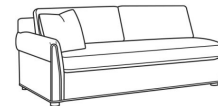

Standard Features:

Box Border Back

Weltless Cushions

Standard with throw pillows (not shown)

Various configurations available; visit a CR Laine retailer for more details.

May be shown with optional features

BECKETT

Standard Seat Cushion:	Comfort Down Seat
Standard Back Pillow:	Comfort Down Back

Also available:

4600-10LB One Arm Corner Sofa (110w)

4600-10RB One Arm Corner Sofa (110w)

4600-11LB One Arm sofa (71w)

Beckett / 4600-10LB
Corner Sofa (110W)
Outside: 110W x 39D x 36H
Inside: 86W x 22D

Beckett / 4600-10RB
Corner Sofa (110W)
Outside: 110W x 39D x 36H
Inside: 86W x 22D

Beckett / 4600-11LB
One Arm Sofa (71W)
Outside: 71W x 39D x 36H
Inside: 64W x 22D