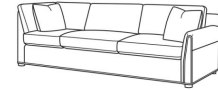

Beckett / 4600-10LB
Corner Sofa (110W)
Outside: 110W x 39D x 36H
Inside: 86W x 22D

Beckett / 4600-10RB
Corner Sofa (110W)
Outside: 110W x 39D x 36H
Inside: 86W x 22D

Beckett / 4600-11LB
One Arm Sofa (71W)
Outside: 71W x 39D x 36H
Inside: 64W x 22D

4600-11RB One Arm sofa (71w)

4600-19L One Arm Chaise (39w)

4600-19R One Arm Chaise (39w)

Beckett / 4600-11RB
One Arm Sofa (71W)
Outside: 71W x 39D x 36H
Inside: 64W x 22D

Beckett / 4600-19L
One Arm Chaise (39W)
Outside: 39W x 63D x 36H
Inside: 32W x 46D

Beckett / 4600-19R
One Arm Chaise (39W)
Outside: 39W x 63D x 36H
Inside: 32W x 46D

4600-30B Armless sofa (64w)

Beckett / 4600-30B
Armless Sofa (64W)
Outside: 64W x 39D x 36H
Inside: 64W x 22D

4600-10L One Arm Corner Sofa (110w)

Beckett / 4600-10L
Corner Sofa (110W)
Outside: 110W x 39D x 36H
Inside: 86W x 22D

4600-10R One Arm Corner Sofa (110w)

Beckett / 4600-10R
Corner Sofa (110W)
Outside: 110W x 39D x 36H
Inside: 86W x 22D

4600-11L One Arm sofa (71w)