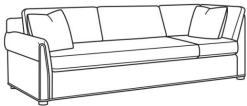

CR LAINE®

STYLE • COMFORT • COLOR

Beckett / 4600

4600-19L / 4600-30B / 4600-10RB

DESCRIPTION:	Sectional
OUTSIDE:	142"W x 110"D x 36"H
INSIDE:	130"W x 22"D
SEAT:	20.5"H
ARM:	26"H
BACK RAIL:	31.5"H
THROW PILLOWS:	1 - 20"
THROW PILLOWS:	3 - 20"
WEIGHT:	450 lbs

Standard Features:

Box Border Back

Weltless Cushions

Standard with throw pillows (not shown)

Various configurations available; visit a CR Laine retailer for more details.

May be shown with optional features

BECKETT

Standard Seat Cushion:	Comfort Down Seat
Standard Back Pillow:	Comfort Down Back

Also available:

4600-10LB One Arm Corner Sofa (110w)

4600-10RB One Arm Corner Sofa (110w)

4600-11LB One Arm sofa (71w)

Beckett / 4600-10LB
Corner Sofa (110W)
Outside: 110W x 39D x 36H
Inside: 86W x 22D

Beckett / 4600-10RB
Corner Sofa (110W)
Outside: 110W x 39D x 36H
Inside: 86W x 22D

Beckett / 4600-11LB
One Arm Sofa (71W)
Outside: 71W x 39D x 36H
Inside: 64W x 22D