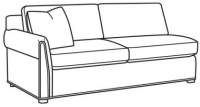

Beckett / 4600-10LB
Corner Sofa (110W)
Outside: 110W x 39D x 36H
Inside: 86W x 22D

Beckett / 4600-10RB
Corner Sofa (110W)
Outside: 110W x 39D x 36H
Inside: 86W x 22D

Beckett / 4600-11LB
One Arm Sofa (71W)
Outside: 71W x 39D x 36H
Inside: 64W x 22D

4600-11RB One Arm sofa (71w)

4600-19L One Arm Chaise (39w)

4600-19R One Arm Chaise (39w)

Beckett / 4600-11RB
One Arm Sofa (71W)
Outside: 71W x 39D x 36H
Inside: 64W x 22D

Beckett / 4600-19L
One Arm Chaise (39W)
Outside: 39W x 63D x 36H
Inside: 32W x 46D

Beckett / 4600-19R
One Arm Chaise (39W)
Outside: 39W x 63D x 36H
Inside: 32W x 46D

4600-30B Armless sofa (64w)

Beckett / 4600-30B
Armless Sofa (64W)
Outside: 64W x 39D x 36H
Inside: 64W x 22D

4600-10L One Arm Corner Sofa (110w)

Beckett / 4600-10L
Corner Sofa (110W)
Outside: 110W x 39D x 36H
Inside: 86W x 22D

4600-10R One Arm Corner Sofa (110w)

Beckett / 4600-10R
Corner Sofa (110W)
Outside: 110W x 39D x 36H
Inside: 86W x 22D

4600-11L One Arm sofa (71w)