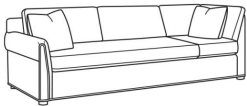

## Beckett / 4600

4600-19L / 4600-30B / 4600-10RB

DESCRIPTION:	Sectional
OUTSIDE:	142"W x 110"D x 36"H
INSIDE:	130"W x 22"D
SEAT:	20.5"H
ARM:	26"H
BACK RAIL:	31.5"H
THROW PILLOWS:	1 - 20"
THROW PILLOWS:	3 - 20"
WEIGHT:	450 lbs

### Standard Features:

Box Border Back

Weltless Cushions

Standard with throw pillows (not shown)

Various configurations available; visit a CR Laine retailer for more details.

May be shown with optional features

## BECKETT

Standard Seat Cushion:	Comfort Down Seat
Standard Back Pillow:	Comfort Down Back

### Also available:

4600-10LB One Arm Corner Sofa (110w)

4600-10RB One Arm Corner Sofa (110w)

4600-11LB One Arm sofa (71w)

Beckett / 4600-10LB  
Corner Sofa (110W)  
Outside: 110W x 39D x 36H  
Inside: 86W x 22D