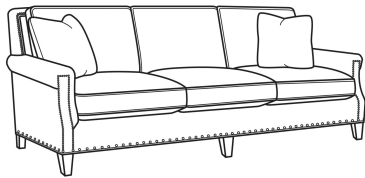

CR LAINE®

STYLE • COMFORT • COLOR

Warwick / 5051-00

DESCRIPTION:	Sofa (86W)
OUTSIDE:	86"W x 41"D x 37"H
INSIDE:	74"W x 23"D
SEAT:	22"H
ARM:	25.5"H
BACK RAIL:	37"H
THROW PILLOWS:	2 - 20"
COM:	Plain: 20.00 yds Repeat of 2-14": 25.00 yds Repeat of 15-27": 27.00 yds
WEIGHT:	160 lbs

L = available in leather

Standard Features:

Box Border Back

Standard with small/medium nail trim

May be shown with optional features

	WARWICK
Standard Seat Cushion:	Comfort Down Seat
Standard Back Pillow:	Comfort Down Back

Also available:

Warwick / 5051-01
Long Sofa (98W)
Outside: 98W x 41D x 37H
Inside: 86W x 23D

Warwick / L5051-00
Leather Sofa (86W)
Outside: 86W x 41D x 37H
Inside: 74W x 23D

Warwick / L5051-01
Leather Long Sofa (98W)
Outside: 98W x 41D x 37H
Inside: 86W x 23D