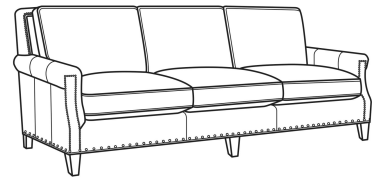

CR LAINE®

STYLE • COMFORT • COLOR

Warwick / 5051-00

DESCRIPTION:	Sofa (86W)
OUTSIDE:	86"W x 41"D x 37"H
INSIDE:	74"W x 23"D
SEAT:	22"H
ARM:	25.5"H
BACK RAIL:	37"H
THROW PILLOWS:	2 - 20"
COM:	Plain: 20.00 yds Repeat of 2-14": 25.00 yds Repeat of 15-27": 27.00 yds
WEIGHT:	160 lbs

L = available in leather

Standard Features:

Box Border Back

Standard with small/medium nail trim

May be shown with optional features

	WARWICK
Standard Seat Cushion:	Comfort Down Seat
Standard Back Pillow:	Comfort Down Back

Also available:

Warwick / 5051-01
Long Sofa (98W)
Outside: 98W x 41D x 37H
Inside: 86W x 23D

Warwick / L5051-00
Leather Sofa (86W)
Outside: 86W x 41D x 37H
Inside: 74W x 23D

Warwick / L5051-01
Leather Long Sofa (98W)
Outside: 98W x 41D x 37H
Inside: 86W x 23D