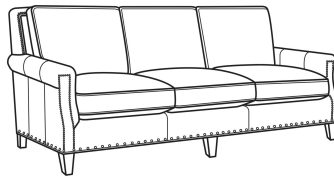

CR LAINE®

STYLE • COMFORT • COLOR

Warwick / 5051-00

DESCRIPTION:	Sofa (86W)
OUTSIDE:	86"W x 41"D x 37"H
INSIDE:	74"W x 23"D
SEAT:	22"H
ARM:	25.5"H
BACK RAIL:	37"H
THROW PILLOWS:	2 - 20"
COM:	Plain: 20.00 yds Repeat of 2-14": 25.00 yds Repeat of 15-27": 27.00 yds
WEIGHT:	160 lbs

L = available in leather

Standard Features:

Box Border Back

Standard with small/medium nail trim

May be shown with optional features

	WARWICK
Standard Seat Cushion:	Comfort Down Seat
Standard Back Pillow:	Comfort Down Back

Also available:

Warwick / 5051-01
Long Sofa (98W)
Outside: 98W x 41D x 37H
Inside: 86W x 23D

Warwick / L5051-00
Leather Sofa (86W)
Outside: 86W x 41D x 37H
Inside: 74W x 23D

Warwick / L5051-01
Leather Long Sofa (98W)
Outside: 98W x 41D x 37H
Inside: 86W x 23D