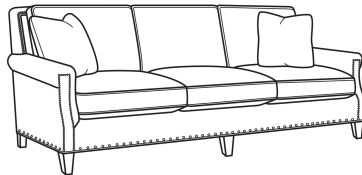

CR LAINE®

STYLE • COMFORT • COLOR

Warwick / L5051-00

DESCRIPTION:	Sofa (86W)
OUTSIDE:	86"W x 41"D x 37"H
INSIDE:	74"W x 23"D
SEAT:	22"H
ARM:	25.5"H
BACK RAIL:	37"H
COM:	Plain: 258 sq ft
WEIGHT:	160 lbs

L = available in leather

Standard Features:

Box Border Back

Standard with small/medium nail trim

May be shown with optional features

WARWICK
Standard Seat Cushion: Comfort Down Seat
Standard Back Pillow: Comfort Down Back

Also available:

Warwick / 5051-00
Sofa (86W)
Outside: 86W x 41D x 37H
Inside: 74W x 23D

Warwick / 5051-01
Long Sofa (98W)
Outside: 98W x 41D x 37H
Inside: 86W x 23D

Warwick / L5051-01
Leather Long Sofa (98W)
Outside: 98W x 41D x 37H
Inside: 86W x 23D