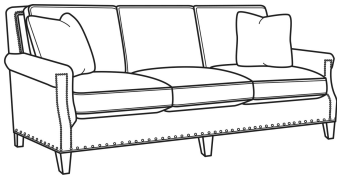

CR LAINE®

STYLE • COMFORT • COLOR

Warwick / L5051-00

DESCRIPTION:	Sofa (86W)
OUTSIDE:	86"W x 41"D x 37"H
INSIDE:	74"W x 23"D
SEAT:	22"H
ARM:	25.5"H
BACK RAIL:	37"H
COM:	Plain: 258 sq ft
WEIGHT:	160 lbs

L = available in leather

Standard Features:

Box Border Back

Standard with small/medium nail trim

May be shown with optional features

WARWICK
Standard Seat Cushion: Comfort Down Seat
Standard Back Pillow: Comfort Down Back

Also available:

Warwick / 5051-00
Sofa (86W)
Outside: 86W x 41D x 37H
Inside: 74W x 23D

Warwick / 5051-01
Long Sofa (98W)
Outside: 98W x 41D x 37H
Inside: 86W x 23D

Warwick / L5051-01
Leather Long Sofa (98W)
Outside: 98W x 41D x 37H
Inside: 86W x 23D