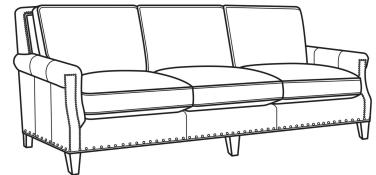

CR LAINE®

STYLE • COMFORT • COLOR

Warwick / L5051-00

DESCRIPTION:	Sofa (86W)
OUTSIDE:	86"W x 41"D x 37"H
INSIDE:	74"W x 23"D
SEAT:	22"H
ARM:	25.5"H
BACK RAIL:	37"H
COM:	Plain: 258 sq ft
WEIGHT:	160 lbs

L = available in leather

Standard Features:

Box Border Back

Standard with small/medium nail trim

May be shown with optional features

WARWICK
Standard Seat Cushion: Comfort Down Seat
Standard Back Pillow: Comfort Down Back

Also available:

Warwick / 5051-00
Sofa (86W)
Outside: 86W x 41D x 37H
Inside: 74W x 23D

Warwick / 5051-01
Long Sofa (98W)
Outside: 98W x 41D x 37H
Inside: 86W x 23D

Warwick / L5051-01
Leather Long Sofa (98W)
Outside: 98W x 41D x 37H
Inside: 86W x 23D