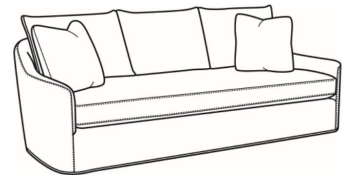

## Barrington / 3200-06

DESCRIPTION:	Chair & 1/2 (46W)
OUTSIDE:	46"W x 39"D x 37"H
INSIDE:	37.5"W x 24"D
SEAT:	19.5"H
ARM:	22.5"H
BACK RAIL:	30"H
COM:	Plain: 11.00 yds Repeat of 2-14": 13.75 yds Repeat of 15-27": 15.00 yds
WEIGHT:	105 lbs

### Standard Features:

Knife Edge Back

Weltless Cushion

May be shown with optional features

## BARRINGTON

Standard Seat Cushion: Comfort Down Seat

Standard Back Pillow: Legacy Down Back

### Also available:

Barrington / 3200-07  
Ottoman (27W X 20D)  
Outside: 27W x 20D x 18H  
Inside: 0W x 0D

Barrington / 3200-17  
Ottoman & 1/2 (40.5W X 20D)  
Outside: 40.5W x 20D x 18H  
Inside: 0W x 0D