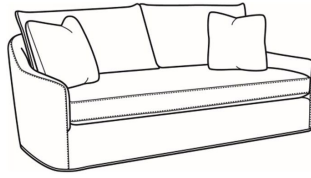

## Barrington / 3200-06

DESCRIPTION:	Chair & 1/2 (46W)
OUTSIDE:	46"W x 39"D x 37"H
INSIDE:	37.5"W x 24"D
SEAT:	19.5"H
ARM:	22.5"H
BACK RAIL:	30"H
COM:	Plain: 11.00 yds Repeat of 2-14": 13.75 yds Repeat of 15-27": 15.00 yds
WEIGHT:	105 lbs

### Also available:

Barrington / 3200-07  
Ottoman (27W X 20D)  
Outside: 27W x 20D x 18H  
Inside: 0W x 0D

Barrington / 3200-17  
Ottoman & 1/2 (40.5W X 20D)  
Outside: 40.5W x 20D x 18H  
Inside: 0W x 0D

Barrington / 3200-01B  
Long Sofa (93W)  
Outside: 93W x 39D x 37H  
Inside: 84.5W x 24D

Barrington / 3200-03B  
Curved Sofa (94W)  
Outside: 94W x 46D x 37H  
Inside: 84W x 24D

Barrington / 3200-05  
Chair (32.5W)  
Outside: 32.5W x 39D x 37H  
Inside: 24W x 24D

Barrington / 3200-05SW  
Swivel Chair (32.5W)  
Outside: 32.5W x 39D x 37H  
Inside: 24W x 24D

Barrington / 3200-06SW  
Chair & 1/2 Swivel (46W)  
Outside: 46W x 39D x 37H  
Inside: 37.5W x 24D

Barrington / 3200-20B  
Sofa (84W)  
Outside: 84W x 39D x 37H  
Inside: 75.5W x 24D