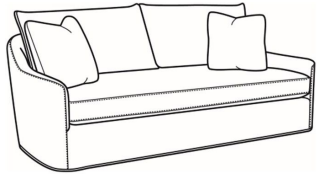

## Barrington / 3200-06SW

DESCRIPTION:	Chair & 1/2 Swivel (46W)
OUTSIDE:	46"W x 39"D x 37"H
INSIDE:	37.5"W x 24"D
SEAT:	19.5"H
ARM:	22.5"H
BACK RAIL:	30"H
COM:	Plain: 11.00 yds Repeat of 2-14": 13.75 yds Repeat of 15-27": 15.00 yds
WEIGHT:	50 lbs

### Also available:

Barrington / 3200-07  
Ottoman (27W X 20D)  
Outside: 27W x 20D x 18H  
Inside: 0W x 0D

Barrington / 3200-17  
Ottoman & 1/2 (40.5W X 20D)  
Outside: 40.5W x 20D x 18H  
Inside: 0W x 0D

Barrington / 3200-01B  
Long Sofa (93W)  
Outside: 93W x 39D x 37H  
Inside: 84.5W x 24D

Barrington / 3200-03B  
Curved Sofa (94W)  
Outside: 94W x 46D x 37H  
Inside: 84W x 24D

Barrington / 3200-05  
Chair (32.5W)  
Outside: 32.5W x 39D x 37H  
Inside: 24W x 24D

Barrington / 3200-05SW  
Swivel Chair (32.5W)  
Outside: 32.5W x 39D x 37H  
Inside: 24W x 24D

Barrington / 3200-20B  
Sofa (84W)  
Outside: 84W x 39D x 37H  
Inside: 75.5W x 24D