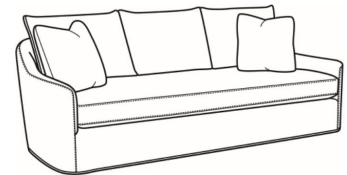

## Barrington / 3200-06SW

DESCRIPTION:	Chair & 1/2 Swivel (46W)
OUTSIDE:	46"W x 39"D x 37"H
INSIDE:	37.5"W x 24"D
SEAT:	19.5"H
ARM:	22.5"H
BACK RAIL:	30"H
COM:	Plain: 11.00 yds Repeat of 2-14": 13.75 yds Repeat of 15-27": 15.00 yds
WEIGHT:	50 lbs

### Standard Features:

Knife Edge Back

Weltless Cushion

May be shown with optional features

## BARRINGTON

Standard Seat Cushion: Comfort Down Seat

Standard Back Pillow: Legacy Down Back

### Also available:

Barrington / 3200-07  
Ottoman (27W X 20D)  
Outside: 27W x 20D x 18H  
Inside: 0W x 0D

Barrington / 3200-17  
Ottoman & 1/2 (40.5W X 20D)  
Outside: 40.5W x 20D x 18H  
Inside: 0W x 0D