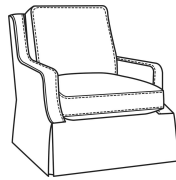

CR LAINE®

STYLE • COMFORT • COLOR

Avery / 3760-02

| | |
|----------------|---|
| DESCRIPTION: | Apt Sofa (78W) |
| OUTSIDE: | 78"W x 39"D x 35"H |
| INSIDE: | 70"W x 22.5"D |
| SEAT: | 20.5"H |
| ARM: | 23"H |
| BACK RAIL: | 34"H |
| THROW PILLOWS: | 2 - 20" |
| COM: | Plain: 18.00 yds Repeat of 2-14": 22.50 yds Repeat of 15-27": 24.50 yds |
| WEIGHT: | 165 lbs |

Standard Features:

Box Border Back

French Seamed

May be shown with optional features

AVERY

| | |
|------------------------|-------------------|
| Standard Seat Cushion: | Comfort Down Seat |
| Standard Back Pillow: | Comfort Down Back |

Also available:

Avery / 3760-00

Sofa (87W)

Outside: 87W x 39D x 35H

Inside: 79W x 22.5D

Avery / 3760-05

Chair (30W)

Outside: 30W x 39D x 35H