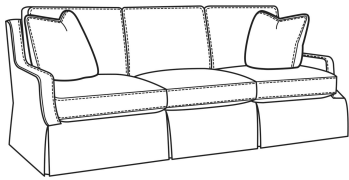

CR LAINE®

STYLE • COMFORT • COLOR

Avery / 3760-02

| | |
|----------------|---|
| DESCRIPTION: | Apt Sofa (78W) |
| OUTSIDE: | 78"W x 39"D x 35"H |
| INSIDE: | 70"W x 22.5"D |
| SEAT: | 20.5"H |
| ARM: | 23"H |
| BACK RAIL: | 34"H |
| THROW PILLOWS: | 2 - 20" |
| COM: | Plain: 18.00 yds Repeat of 2-14": 22.50 yds Repeat of 15-27": 24.50 yds |
| WEIGHT: | 165 lbs |

Standard Features:

Box Border Back

French Seamed

May be shown with optional features

AVERY

| | |
|------------------------|-------------------|
| Standard Seat Cushion: | Comfort Down Seat |
| Standard Back Pillow: | Comfort Down Back |

Also available:

Avery / 3760-00

Sofa (87W)

Outside: 87W x 39D x 35H

Inside: 79W x 22.5D

Avery / 3760-05

Chair (30W)

Outside: 30W x 39D x 35H