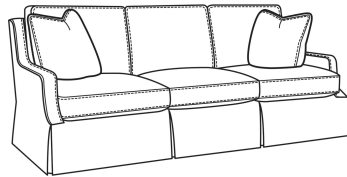

CR LAINE®

STYLE • COMFORT • COLOR

Avery / 3760-05

DESCRIPTION:	Chair (30W)
OUTSIDE:	30"W x 39"D x 35"H
INSIDE:	22"W x 22.5"D
SEAT:	20.5"H
ARM:	23"H
BACK RAIL:	34"H
COM:	Plain: 8.00 yds Repeat of 2-14": 10.00 yds Repeat of 15-27": 11.00 yds
WEIGHT:	60 lbs

Standard Features:

Box Border Back

French Seamed

May be shown with optional features

AVERY

Standard Seat Cushion: Comfort Down Seat

Standard Back Pillow: Comfort Down Back

Also available:

Avery / 3760-07
Ottoman (25W X 19D)
Outside: 25W x 19D x 17H
Inside: 0W x 0D

Avery / 3760-00
Sofa (87W)
Outside: 87W x 39D x 35H
Inside: 79W x 22.5D

Avery / 3760-02
Apt Sofa (78W)
Outside: 78W x 39D x 35H
Inside: 70W x 22.5D