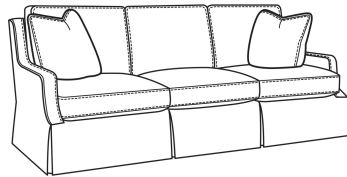

CR LAINE®

STYLE • COMFORT • COLOR

Avery / 3760-05

DESCRIPTION:	Chair (30W)
OUTSIDE:	30"W x 39"D x 35"H
INSIDE:	22"W x 22.5"D
SEAT:	20.5"H
ARM:	23"H
BACK RAIL:	34"H
COM:	Plain: 8.00 yds Repeat of 2-14": 10.00 yds Repeat of 15-27": 11.00 yds
WEIGHT:	60 lbs

Standard Features:

Box Border Back

French Seamed

May be shown with optional features

AVERY

Standard Seat Cushion:	Comfort Down Seat
Standard Back Pillow:	Comfort Down Back

Also available:

Avery / 3760-07
Ottoman (25W X 19D)
Outside: 25W x 19D x 17H
Inside: 0W x 0D

Avery / 3760-00
Sofa (87W)
Outside: 87W x 39D x 35H
Inside: 79W x 22.5D

Avery / 3760-02
Apt Sofa (78W)
Outside: 78W x 39D x 35H
Inside: 70W x 22.5D