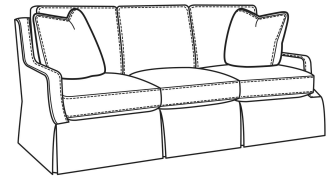

CR LAINE®

STYLE • COMFORT • COLOR

Avery / 3760-05

DESCRIPTION:	Chair (30W)
OUTSIDE:	30"W x 39"D x 35"H
INSIDE:	22"W x 22.5"D
SEAT:	20.5"H
ARM:	23"H
BACK RAIL:	34"H
COM:	Plain: 8.00 yds Repeat of 2-14": 10.00 yds Repeat of 15-27": 11.00 yds
WEIGHT:	60 lbs

Standard Features:

Box Border Back

French Seamed

May be shown with optional features

AVERY

Standard Seat Cushion:	Comfort Down Seat
Standard Back Pillow:	Comfort Down Back

Also available:

Avery / 3760-07
Ottoman (25W X 19D)
Outside: 25W x 19D x 17H
Inside: 0W x 0D

Avery / 3760-00
Sofa (87W)
Outside: 87W x 39D x 35H
Inside: 79W x 22.5D

Avery / 3760-02
Apt Sofa (78W)
Outside: 78W x 39D x 35H
Inside: 70W x 22.5D