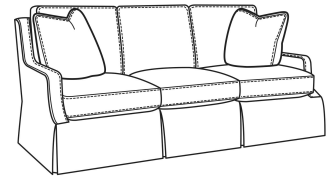

CR LAINE®

STYLE • COMFORT • COLOR

Avery / 3760-05

DESCRIPTION:	Chair (30W)
OUTSIDE:	30"W x 39"D x 35"H
INSIDE:	22"W x 22.5"D
SEAT:	20.5"H
ARM:	23"H
BACK RAIL:	34"H
COM:	Plain: 8.00 yds Repeat of 2-14": 10.00 yds Repeat of 15-27": 11.00 yds
WEIGHT:	60 lbs

Standard Features:

Box Border Back

French Seamed

May be shown with optional features

AVERY

Standard Seat Cushion: Comfort Down Seat

Standard Back Pillow: Comfort Down Back

Also available:

Avery / 3760-07
Ottoman (25W X 19D)
Outside: 25W x 19D x 17H
Inside: 0W x 0D

Avery / 3760-00
Sofa (87W)
Outside: 87W x 39D x 35H
Inside: 79W x 22.5D

Avery / 3760-02
Apt Sofa (78W)
Outside: 78W x 39D x 35H
Inside: 70W x 22.5D