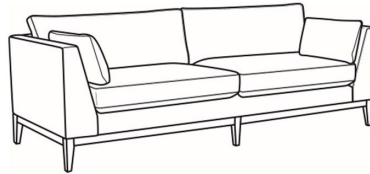

CR LAINE®

STYLE • COMFORT • COLOR

Raleigh / L2300-20

DESCRIPTION:	Sofa (84W)
OUTSIDE:	84"W x 37"D x 33"H
INSIDE:	71"W x 21"D
SEAT:	20.5"H
ARM:	28"H
BACK RAIL:	28"H
THROW PILLOWS:	2 - Arm Bolsters
COM:	Plain: 192 sq ft
WEIGHT:	160 lbs

L = available in leather

Standard Features:

Box Border Back

French Seamed Seat

Oak wood base. Wood grain pattern is a natural characteristic of oak

May be shown with optional features

RALEIGH

Standard Seat Cushion:	Hallmark Seat
Standard Back Pillow:	Fiber Back

Also available:

Raleigh / 2300-20
Sofa (84W)
Outside: 84W x 37D x 33H
Inside: 71W x 21D

Raleigh / 2300-21
Long Sofa (94W)
Outside: 94W x 37D x 33H
Inside: 81W x 21D

Raleigh / L2300-21
Leather Long Sofa (94W)
Outside: 94W x 37D x 33H
Inside: 81W x 21D