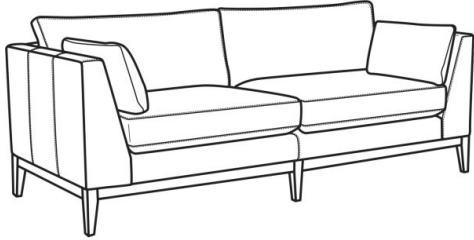

CR LAINE®

STYLE • COMFORT • COLOR

Raleigh / L2300-20

DESCRIPTION:	Sofa (84W)
OUTSIDE:	84"W x 37"D x 33"H
INSIDE:	71"W x 21"D
SEAT:	20.5"H
ARM:	28"H
BACK RAIL:	28"H
THROW PILLOWS:	2 - Arm Bolsters
COM:	Plain: 192 sq ft
WEIGHT:	160 lbs

L = available in leather

Standard Features:

Box Border Back

French Seamed Seat

Oak wood base. Wood grain pattern is a natural characteristic of oak

May be shown with optional features

RALEIGH

Standard Seat Cushion:	Hallmark Seat
Standard Back Pillow:	Fiber Back

Also available:

Raleigh / 2300-20
Sofa (84W)
Outside: 84W x 37D x 33H
Inside: 71W x 21D

Raleigh / 2300-21
Long Sofa (94W)
Outside: 94W x 37D x 33H
Inside: 81W x 21D

Raleigh / L2300-21
Leather Long Sofa (94W)
Outside: 94W x 37D x 33H
Inside: 81W x 21D