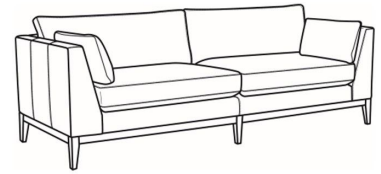

CR LAINE®

STYLE • COMFORT • COLOR

Raleigh / L2300-20

DESCRIPTION:	Sofa (84W)
OUTSIDE:	84"W x 37"D x 33"H
INSIDE:	71"W x 21"D
SEAT:	20.5"H
ARM:	28"H
BACK RAIL:	28"H
THROW PILLOWS:	2 - Arm Bolsters
COM:	Plain: 192 sq ft
WEIGHT:	160 lbs

L = available in leather

Standard Features:

Box Border Back

French Seamed Seat

Oak wood base. Wood grain pattern is a natural characteristic of oak

May be shown with optional features

RALEIGH

Standard Seat Cushion:	Hallmark Seat
Standard Back Pillow:	Fiber Back

Also available:

Raleigh / 2300-20
Sofa (84W)
Outside: 84W x 37D x 33H
Inside: 71W x 21D

Raleigh / 2300-21
Long Sofa (94W)
Outside: 94W x 37D x 33H
Inside: 81W x 21D

Raleigh / L2300-21
Leather Long Sofa (94W)
Outside: 94W x 37D x 33H
Inside: 81W x 21D