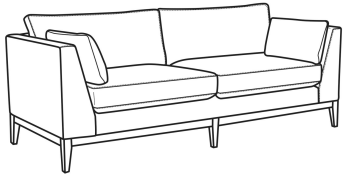

CR LAINE®

STYLE • COMFORT • COLOR

Raleigh / L2300-20

DESCRIPTION:	Sofa (84W)
OUTSIDE:	84"W x 37"D x 33"H
INSIDE:	71"W x 21"D
SEAT:	20.5"H
ARM:	28"H
BACK RAIL:	28"H
THROW PILLOWS:	2 - Arm Bolsters
COM:	Plain: 192 sq ft
WEIGHT:	160 lbs

L = available in leather

Standard Features:

Box Border Back

French Seamed Seat

Oak wood base. Wood grain pattern is a natural characteristic of oak

May be shown with optional features

RALEIGH

Standard Seat Cushion:	Hallmark Seat
Standard Back Pillow:	Fiber Back

Also available:

Raleigh / 2300-20
Sofa (84W)
Outside: 84W x 37D x 33H
Inside: 71W x 21D

Raleigh / 2300-21
Long Sofa (94W)
Outside: 94W x 37D x 33H
Inside: 81W x 21D

Raleigh / L2300-21
Leather Long Sofa (94W)
Outside: 94W x 37D x 33H
Inside: 81W x 21D