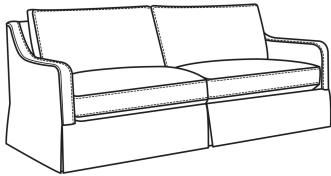

CR LAINE®

STYLE • COMFORT • COLOR

Julian / 2140-21

DESCRIPTION:	Long Sofa (94.5W)
OUTSIDE:	94.5"W x 41"D x 37"H
INSIDE:	87"W x 23"D
SEAT:	21"H
ARM:	26.5"H
BACK RAIL:	35"H
THROW PILLOWS:	2 - 20"
COM:	Plain: 20.00 yds Repeat of 2-14": 25.00 yds Repeat of 15-27": 27.00 yds
WEIGHT:	180 lbs

Standard Features:

Box Border Back

French Seamed

May be shown with optional features

JULIAN

Standard Seat Cushion:	Comfort Down Seat
Standard Back Pillow:	Comfort Down Back

Also available:

Julian / 2140-20

Sofa (84.5W)

Outside: 84.5W x 41D x 37H

Inside: 77W x 23D