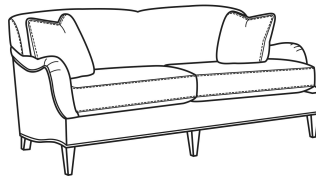

CR LAINE®

STYLE • COMFORT • COLOR

Tyler / 5201-05

DESCRIPTION:	Chair (33W)
OUTSIDE:	33"W x 39"D x 34.5"H
INSIDE:	22"W x 23"D
SEAT:	21"H
ARM:	25"H
COM:	Plain: 8.50 yds Repeat of 2-14": 10.75 yds Repeat of 15-27": 11.50 yds
WEIGHT:	65 lbs

Standard Features:

Tight Back

French Seamed

May be shown with optional features

TYLER

Standard Seat Cushion: Comfort Down Seat

Also available:

Tyler / 5201-07
Ottoman (27W X 21D)
Outside: 27W x 21D x 18.5H
Inside: 0W x 0D

Tyler / 5201-20
Sofa (78.5W)
Outside: 78.5W x 39D x 34.5H
Inside: 67.5W x 23D

Tyler / 5201-21
Long Sofa (86W)
Outside: 86W x 39D x 34.5H
Inside: 75W x 23D