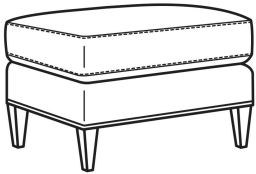

CR LAINE®

STYLE • COMFORT • COLOR

Tyler / 5201-05

DESCRIPTION:	Chair (33W)
OUTSIDE:	33"W x 39"D x 34.5"H
INSIDE:	22"W x 23"D
SEAT:	21"H
ARM:	25"H
COM:	Plain: 8.50 yds Repeat of 2-14": 10.75 yds Repeat of 15-27": 11.50 yds
WEIGHT:	65 lbs

Standard Features:

Tight Back

French Seamed

May be shown with optional features

TYLER

Standard Seat Cushion: Comfort Down Seat

Also available:

Tyler / 5201-07
Ottoman (27W X 21D)
Outside: 27W x 21D x 18.5H
Inside: 0W x 0D

Tyler / 5201-20
Sofa (78.5W)
Outside: 78.5W x 39D x 34.5H
Inside: 67.5W x 23D

Tyler / 5201-21
Long Sofa (86W)
Outside: 86W x 39D x 34.5H
Inside: 75W x 23D