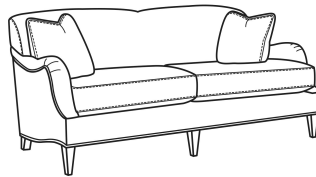

CR LAINE®

STYLE • COMFORT • COLOR

Tyler / 5201-21

DESCRIPTION:	Long Sofa (86W)
OUTSIDE:	86"W x 39"D x 34.5"H
INSIDE:	75"W x 23"D
SEAT:	21"H
ARM:	25"H
THROW PILLOWS:	2 - 20"
COM:	Plain: 16.00 yds Repeat of 2-14": 20.00 yds Repeat of 15-27": 21.75 yds
WEIGHT:	170 lbs

Standard Features:

Tight Back

French Seamed

May be shown with optional features

TYLER

Standard Seat Cushion: Comfort Down Seat

Also available:

Tyler / 5201-05

Chair (33W)

Outside: 33W x 39D x 34.5H

Inside: 22W x 23D

Tyler / 5201-20

Sofa (78.5W)

Outside: 78.5W x 39D x 34.5H

Inside: 67.5W x 23D