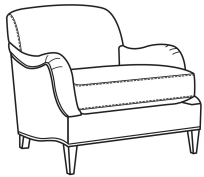

CR LAINE®

STYLE • COMFORT • COLOR

Tyler / 5201-21

DESCRIPTION:	Long Sofa (86W)
OUTSIDE:	86"W x 39"D x 34.5"H
INSIDE:	75"W x 23"D
SEAT:	21"H
ARM:	25"H
THROW PILLOWS:	2 - 20"
COM:	Plain: 16.00 yds Repeat of 2-14": 20.00 yds Repeat of 15-27": 21.75 yds
WEIGHT:	170 lbs

Standard Features:

Tight Back

French Seamed

May be shown with optional features

TYLER

Standard Seat Cushion: Comfort Down Seat

Also available:

Tyler / 5201-05

Chair (33W)

Outside: 33W x 39D x 34.5H

Inside: 22W x 23D

Tyler / 5201-20

Sofa (78.5W)

Outside: 78.5W x 39D x 34.5H

Inside: 67.5W x 23D