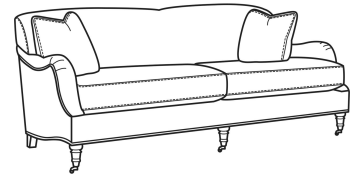

## Tilly / 5202-05

DESCRIPTION:	Chair (33W)
OUTSIDE:	33"W x 39"D x 34.5"H
INSIDE:	22"W x 23"D
SEAT:	21"H
ARM:	25"H
COM:	Plain: 8.50 yds Repeat of 2-14": 10.75 yds Repeat of 15-27": 11.50 yds
WEIGHT:	65 lbs

### Standard Features:

- Tight Back
- French Seamed
- Standard with brass casters
- May be shown with optional features

## TILLY

Standard Seat Cushion: Comfort Down Seat

---

### Also available:

Tilly / 5202-07  
Ottoman (27W X 21D)  
Outside: 27W x 21D x 18.5H  
Inside: 0W x 0D

Tilly / 5202-20  
Sofa (78.5W)  
Outside: 78.5W x 39D x 34.5H  
Inside: 67.5W x 23D

Tilly / 5202-21  
Long Sofa (86W)  
Outside: 86W x 39D x 34.5H  
Inside: 75W x 23D