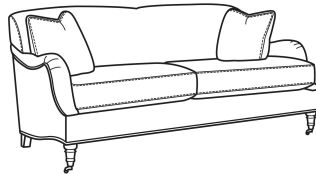

## Tilly / 5202-05

DESCRIPTION:	Chair (33W)
OUTSIDE:	33"W x 39"D x 34.5"H
INSIDE:	22"W x 23"D
SEAT:	21"H
ARM:	25"H
COM:	Plain: 8.50 yds Repeat of 2-14": 10.75 yds Repeat of 15-27": 11.50 yds
WEIGHT:	65 lbs

### Standard Features:

- Tight Back
- French Seamed
- Standard with brass casters
- May be shown with optional features

## TILLY

Standard Seat Cushion: Comfort Down Seat

---

### Also available:

Tilly / 5202-07  
Ottoman (27W X 21D)  
Outside: 27W x 21D x 18.5H  
Inside: 0W x 0D

Tilly / 5202-20  
Sofa (78.5W)  
Outside: 78.5W x 39D x 34.5H  
Inside: 67.5W x 23D

Tilly / 5202-21  
Long Sofa (86W)  
Outside: 86W x 39D x 34.5H  
Inside: 75W x 23D