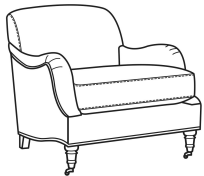

CR LAINE®

STYLE • COMFORT • COLOR

Tilly / 5202-21

DESCRIPTION:	Long Sofa (86W)
OUTSIDE:	86"W x 39"D x 34.5"H
INSIDE:	75"W x 23"D
SEAT:	21"H
ARM:	25"H
THROW PILLOWS:	2 - 20"
COM:	Plain: 16.00 yds Repeat of 2-14": 20.00 yds Repeat of 15-27": 21.75 yds
WEIGHT:	170 lbs

Standard Features:

- Tight Back
- French Seamed
- Standard with brass casters
- May be shown with optional features

TILLY

Standard Seat Cushion: Comfort Down Seat

Also available:

Tilly / 5202-05
Chair (33W)
Outside: 33W x 39D x 34.5H
Inside: 22W x 23D