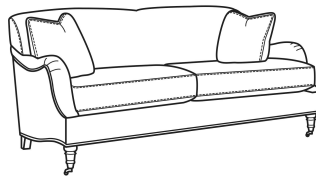

CR LAINE®

STYLE • COMFORT • COLOR

Tilly / 5202-21

DESCRIPTION:	Long Sofa (86W)
OUTSIDE:	86"W x 39"D x 34.5"H
INSIDE:	75"W x 23"D
SEAT:	21"H
ARM:	25"H
THROW PILLOWS:	2 - 20"
COM:	Plain: 16.00 yds Repeat of 2-14": 20.00 yds Repeat of 15-27": 21.75 yds
WEIGHT:	170 lbs

Standard Features:

- Tight Back
- French Seamed
- Standard with brass casters
- May be shown with optional features

TILLY

Standard Seat Cushion: Comfort Down Seat

Also available:

Tilly / 5202-05
Chair (33W)
Outside: 33W x 39D x 34.5H
Inside: 22W x 23D

Tilly / 5202-20
Sofa (78.5W)
Outside: 78.5W x 39D x 34.5H
Inside: 67.5W x 23D