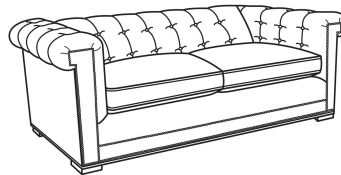

CR LAINE®

STYLE • COMFORT • COLOR

Emmett / 3250-21

DESCRIPTION:	Long Sofa (98W)
OUTSIDE:	98"W x 40"D x 28"H
INSIDE:	77"W x 23"D
SEAT:	20"H
ARM:	28"H
COM:	Plain: 18.00 yds Repeat of 2-14": 22.50 yds Repeat of 15-27": 24.50 yds
WEIGHT:	165 lbs

L = available in leather

Standard Features:

- Standard with small nail trim
- Channeled back with buttons
- May be shown with optional features

EMMETT

Standard Seat Cushion: Comfort Down Seat

Also available:

Emmett / 3250-20
Sofa (86W)
Outside: 86W x 40D x 28H
Inside: 65W x 23D

Emmett / 3250-22
Apt Sofa (76W)
Outside: 76W x 40D x 28H
Inside: 55W x 23D

Emmett / L3250-20
Leather Sofa (86W)
Outside: 86W x 40D x 28H
Inside: 65W x 23D

Emmett / L3250-21
Leather Long Sofa (98W)
Outside: 98W x 40D x 28H
Inside: 77W x 23D

Emmett / L3250-22
Leather Apt Sofa (76W)
Outside: 76W x 40D x 28H
Inside: 55W x 23D