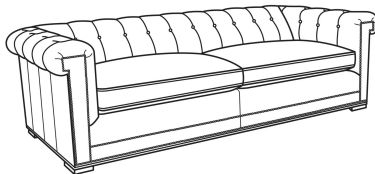

CR LAINE®

STYLE • COMFORT • COLOR

Emmett / 3250-21

DESCRIPTION:	Long Sofa (98W)
OUTSIDE:	98"W x 40"D x 28"H
INSIDE:	77"W x 23"D
SEAT:	20"H
ARM:	28"H
COM:	Plain: 18.00 yds Repeat of 2-14": 22.50 yds Repeat of 15-27": 24.50 yds
WEIGHT:	165 lbs

L = available in leather

Standard Features:

- Standard with small nail trim
- Channeled back with buttons
- May be shown with optional features

EMMETT

Standard Seat Cushion: Comfort Down Seat

Also available:

Emmett / 3250-20
Sofa (86W)
Outside: 86W x 40D x 28H
Inside: 65W x 23D

Emmett / 3250-22
Apt Sofa (76W)
Outside: 76W x 40D x 28H
Inside: 55W x 23D

Emmett / L3250-20
Leather Sofa (86W)
Outside: 86W x 40D x 28H
Inside: 65W x 23D

Emmett / L3250-21
Leather Long Sofa (98W)
Outside: 98W x 40D x 28H
Inside: 77W x 23D

Emmett / L3250-22
Leather Apt Sofa (76W)
Outside: 76W x 40D x 28H
Inside: 55W x 23D