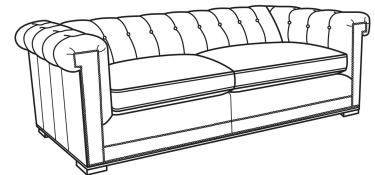

CR LAINE®

STYLE • COMFORT • COLOR

Emmett / 3250-21

DESCRIPTION:	Long Sofa (98W)
OUTSIDE:	98"W x 40"D x 28"H
INSIDE:	77"W x 23"D
SEAT:	20"H
ARM:	28"H
COM:	Plain: 18.00 yds Repeat of 2-14": 22.50 yds Repeat of 15-27": 24.50 yds
WEIGHT:	165 lbs

L = available in leather

Standard Features:

- Standard with small nail trim
- Channeled back with buttons
- May be shown with optional features

EMMETT

Standard Seat Cushion: Comfort Down Seat

Also available:

Emmett / 3250-20
Sofa (86W)
Outside: 86W x 40D x 28H
Inside: 65W x 23D

Emmett / 3250-22
Apt Sofa (76W)
Outside: 76W x 40D x 28H
Inside: 55W x 23D

Emmett / L3250-20
Leather Sofa (86W)
Outside: 86W x 40D x 28H
Inside: 65W x 23D

Emmett / L3250-21
Leather Long Sofa (98W)
Outside: 98W x 40D x 28H
Inside: 77W x 23D

Emmett / L3250-22
Leather Apt Sofa (76W)
Outside: 76W x 40D x 28H
Inside: 55W x 23D