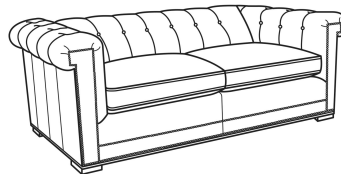

Emmett / 3250-20
Sofa (86W)
Outside: 86W x 40D x 28H
Inside: 65W x 23D

Emmett / 3250-22
Apt Sofa (76W)
Outside: 76W x 40D x 28H
Inside: 55W x 23D

Emmett / L3250-20
Leather Sofa (86W)
Outside: 86W x 40D x 28H
Inside: 65W x 23D

Emmett / L3250-21
Leather Long Sofa (98W)
Outside: 98W x 40D x 28H
Inside: 77W x 23D

Emmett / L3250-22
Leather Apt Sofa (76W)
Outside: 76W x 40D x 28H
Inside: 55W x 23D