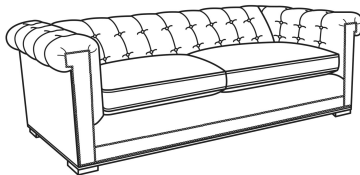

CR LAINE®

STYLE • COMFORT • COLOR

Emmett / 3250-21

DESCRIPTION:	Long Sofa (98W)
OUTSIDE:	98"W x 40"D x 28"H
INSIDE:	77"W x 23"D
SEAT:	20"H
ARM:	28"H
COM:	Plain: 18.00 yds Repeat of 2-14": 22.50 yds Repeat of 15-27": 24.50 yds
WEIGHT:	165 lbs

L = available in leather

Standard Features:

- Standard with small nail trim
- Channeled back with buttons
- May be shown with optional features

EMMETT

Standard Seat Cushion: Comfort Down Seat

Also available:

Emmett / 3250-20
Sofa (86W)
Outside: 86W x 40D x 28H
Inside: 65W x 23D

Emmett / 3250-22
Apt Sofa (76W)
Outside: 76W x 40D x 28H
Inside: 55W x 23D

Emmett / L3250-20
Leather Sofa (86W)
Outside: 86W x 40D x 28H
Inside: 65W x 23D