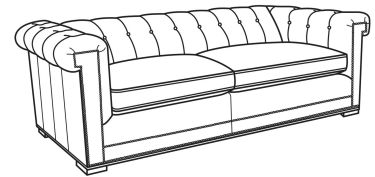

## Emmett / 3250-22

DESCRIPTION:	Apt Sofa (76W)
OUTSIDE:	76"W x 40"D x 28"H
INSIDE:	55"W x 23"D
SEAT:	20"H
ARM:	28"H
COM:	Plain: 17.00 yds Repeat of 2-14": 21.25 yds Repeat of 15-27": 23.00 yds
WEIGHT:	160 lbs

**L** = available in leather

Standard Features:

Standard with small nail trim

Channeled back with buttons

May be shown with optional features

## EMMETT

Standard Seat Cushion: Comfort Down Seat

Also available:

Emmett / 3250-20  
Sofa (86W)  
Outside: 86W x 40D x 28H  
Inside: 65W x 23D

Emmett / 3250-21  
Long Sofa (98W)  
Outside: 98W x 40D x 28H  
Inside: 77W x 23D

Emmett / L3250-20  
Leather Sofa (86W)  
Outside: 86W x 40D x 28H  
Inside: 65W x 23D

Emmett / L3250-21  
Leather Long Sofa (98W)  
Outside: 98W x 40D x 28H  
Inside: 77W x 23D

Emmett / L3250-22  
Leather Apt Sofa (76W)  
Outside: 76W x 40D x 28H  
Inside: 55W x 23D