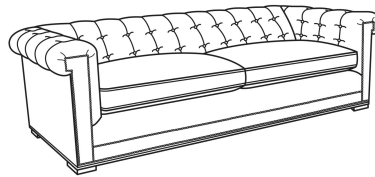

## Emmett / 3250-22

DESCRIPTION:	Apt Sofa (76W)
OUTSIDE:	76"W x 40"D x 28"H
INSIDE:	55"W x 23"D
SEAT:	20"H
ARM:	28"H
COM:	Plain: 17.00 yds Repeat of 2-14": 21.25 yds Repeat of 15-27": 23.00 yds
WEIGHT:	160 lbs

**L** = available in leather

Standard Features:

Standard with small nail trim

Channeled back with buttons

May be shown with optional features

## EMMETT

Standard Seat Cushion: Comfort Down Seat

Also available:

Emmett / 3250-20  
Sofa (86W)  
Outside: 86W x 40D x 28H  
Inside: 65W x 23D

Emmett / 3250-21  
Long Sofa (98W)  
Outside: 98W x 40D x 28H  
Inside: 77W x 23D