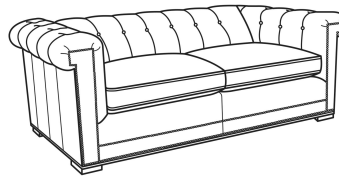

## Emmett / 3250-22

DESCRIPTION:	Apt Sofa (76W)
OUTSIDE:	76"W x 40"D x 28"H
INSIDE:	55"W x 23"D
SEAT:	20"H
ARM:	28"H
COM:	Plain: 17.00 yds Repeat of 2-14": 21.25 yds Repeat of 15-27": 23.00 yds
WEIGHT:	160 lbs

**L** = available in leather

Standard Features:

Standard with small nail trim

Channeled back with buttons

May be shown with optional features

## EMMETT

Standard Seat Cushion: Comfort Down Seat

Also available:

Emmett / 3250-20  
Sofa (86W)  
Outside: 86W x 40D x 28H  
Inside: 65W x 23D

Emmett / 3250-21  
Long Sofa (98W)  
Outside: 98W x 40D x 28H  
Inside: 77W x 23D

Emmett / L3250-20  
Leather Sofa (86W)  
Outside: 86W x 40D x 28H  
Inside: 65W x 23D

Emmett / L3250-21  
Leather Long Sofa (98W)  
Outside: 98W x 40D x 28H  
Inside: 77W x 23D

Emmett / L3250-22  
Leather Apt Sofa (76W)  
Outside: 76W x 40D x 28H  
Inside: 55W x 23D