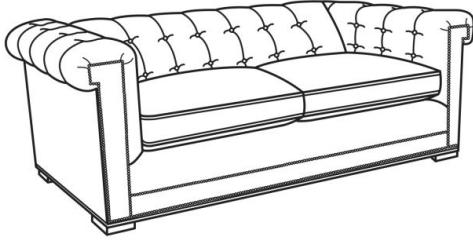

## Emmett / 3250-22

DESCRIPTION:	Apt Sofa (76W)
OUTSIDE:	76"W x 40"D x 28"H
INSIDE:	55"W x 23"D
SEAT:	20"H
ARM:	28"H
COM:	Plain: 17.00 yds Repeat of 2-14": 21.25 yds Repeat of 15-27": 23.00 yds
WEIGHT:	160 lbs

**L** = available in leather

Standard Features:

Standard with small nail trim

Channeled back with buttons

May be shown with optional features

## EMMETT

Standard Seat Cushion: Comfort Down Seat

Also available:

Emmett / 3250-20  
Sofa (86W)  
Outside: 86W x 40D x 28H  
Inside: 65W x 23D

Emmett / 3250-21  
Long Sofa (98W)  
Outside: 98W x 40D x 28H  
Inside: 77W x 23D