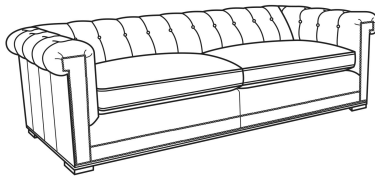

## Emmett / 3250-22

DESCRIPTION:	Apt Sofa (76W)
OUTSIDE:	76"W x 40"D x 28"H
INSIDE:	55"W x 23"D
SEAT:	20"H
ARM:	28"H
COM:	Plain: 17.00 yds Repeat of 2-14": 21.25 yds Repeat of 15-27": 23.00 yds
WEIGHT:	160 lbs

**L** = available in leather

Standard Features:

Standard with small nail trim

Channeled back with buttons

May be shown with optional features

## EMMETT

Standard Seat Cushion: Comfort Down Seat

Also available:

Emmett / 3250-20  
Sofa (86W)  
Outside: 86W x 40D x 28H  
Inside: 65W x 23D

Emmett / 3250-21  
Long Sofa (98W)  
Outside: 98W x 40D x 28H  
Inside: 77W x 23D

Emmett / L3250-20  
Leather Sofa (86W)  
Outside: 86W x 40D x 28H  
Inside: 65W x 23D

Emmett / L3250-21  
Leather Long Sofa (98W)  
Outside: 98W x 40D x 28H  
Inside: 77W x 23D

Emmett / L3250-22  
Leather Apt Sofa (76W)  
Outside: 76W x 40D x 28H  
Inside: 55W x 23D