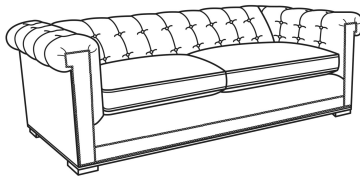

## Emmett / 3250-22

DESCRIPTION:	Apt Sofa (76W)
OUTSIDE:	76"W x 40"D x 28"H
INSIDE:	55"W x 23"D
SEAT:	20"H
ARM:	28"H
COM:	Plain: 17.00 yds Repeat of 2-14": 21.25 yds Repeat of 15-27": 23.00 yds
WEIGHT:	160 lbs

**L** = available in leather

Standard Features:

Standard with small nail trim

Channeled back with buttons

May be shown with optional features

## EMMETT

Standard Seat Cushion: Comfort Down Seat

Also available:

Emmett / 3250-20  
Sofa (86W)  
Outside: 86W x 40D x 28H  
Inside: 65W x 23D

Emmett / 3250-21  
Long Sofa (98W)  
Outside: 98W x 40D x 28H  
Inside: 77W x 23D