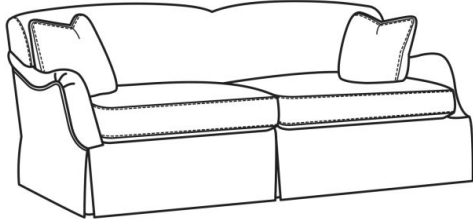

CR LAINE®

STYLE • COMFORT • COLOR

Tessa / 5203-21

| | |
|-------------------|---|
| DESCRIPTION: | Long Sofa (86W) |
| OUTSIDE: | 86"W x 39"D x 34.5"H |
| INSIDE: | 75"W x 23"D |
| SEAT: | 21"H |
| ARM: | 25"H |
| THROW PILLOWS: | 2 - 20" |
| COM: | Plain: 17.00 yds Repeat of 2-14": 21.25 yds Repeat of 15-27": 23.00 yds |
| WEIGHT: | 170 lbs |

Standard Features:

Tight Back

French Seamed

May be shown with optional features

TESSA

Standard Seat Cushion: Comfort Down Seat

Also available:

Tessa / 5203-05
Chair (33W)
Outside: 33W x 39D x 34.5H
Inside: 22W x 23D

Tessa / 5203-20
Sofa (78.5W)
Outside: 78.5W x 39D x 34.5H
Inside: 67.5W x 23D