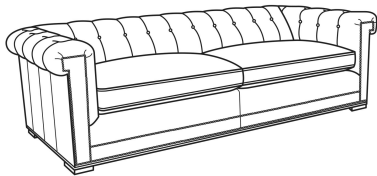

## Emmett / L3250-20

DESCRIPTION:	Sofa (86W)
OUTSIDE:	86"W x 40"D x 28"H
INSIDE:	65"W x 23"D
SEAT:	20"H
ARM:	28"H
COM:	Plain: 232 sq ft
WEIGHT:	165 lbs

**L** = available in leather

### Standard Features:

Standard with small nail trim

Channeled back with buttons

May be shown with optional features

## EMMETT

Standard Seat Cushion: Comfort Down Seat

Also available:

Emmett / 3250-20  
Sofa (86W)  
Outside: 86W x 40D x 28H  
Inside: 65W x 23D

Emmett / 3250-21  
Long Sofa (98W)  
Outside: 98W x 40D x 28H  
Inside: 77W x 23D

Emmett / 3250-22  
Apt Sofa (76W)  
Outside: 76W x 40D x 28H  
Inside: 55W x 23D

Emmett / L3250-21  
Leather Long Sofa (98W)  
Outside: 98W x 40D x 28H  
Inside: 77W x 23D

Emmett / L3250-22  
Leather Apt Sofa (76W)  
Outside: 76W x 40D x 28H  
Inside: 55W x 23D