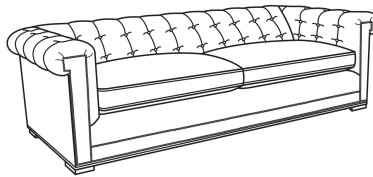

## Emmett / L3250-20

DESCRIPTION:	Sofa (86W)
OUTSIDE:	86"W x 40"D x 28"H
INSIDE:	65"W x 23"D
SEAT:	20"H
ARM:	28"H
COM:	Plain: 232 sq ft
WEIGHT:	165 lbs

**L** = available in leather

### Standard Features:

Standard with small nail trim

Channeled back with buttons

May be shown with optional features

## EMMETT

Standard Seat Cushion: Comfort Down Seat

Also available:

Emmett / 3250-20  
Sofa (86W)  
Outside: 86W x 40D x 28H  
Inside: 65W x 23D

Emmett / 3250-21  
Long Sofa (98W)  
Outside: 98W x 40D x 28H  
Inside: 77W x 23D