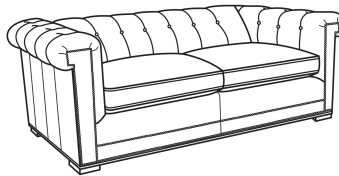

## Emmett / L3250-20

DESCRIPTION:	Sofa (86W)
OUTSIDE:	86"W x 40"D x 28"H
INSIDE:	65"W x 23"D
SEAT:	20"H
ARM:	28"H
COM:	Plain: 232 sq ft
WEIGHT:	165 lbs

**L** = available in leather

### Standard Features:

Standard with small nail trim

Channeled back with buttons

May be shown with optional features

## EMMETT

Standard Seat Cushion: Comfort Down Seat

Also available:

Emmett / 3250-20  
Sofa (86W)  
Outside: 86W x 40D x 28H  
Inside: 65W x 23D

Emmett / 3250-21  
Long Sofa (98W)  
Outside: 98W x 40D x 28H  
Inside: 77W x 23D

Emmett / 3250-22  
Apt Sofa (76W)  
Outside: 76W x 40D x 28H  
Inside: 55W x 23D

Emmett / L3250-21  
Leather Long Sofa (98W)  
Outside: 98W x 40D x 28H  
Inside: 77W x 23D

Emmett / L3250-22  
Leather Apt Sofa (76W)  
Outside: 76W x 40D x 28H  
Inside: 55W x 23D