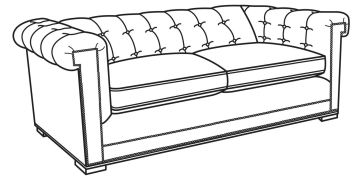

## Emmett / L3250-20

DESCRIPTION:	Sofa (86W)
OUTSIDE:	86"W x 40"D x 28"H
INSIDE:	65"W x 23"D
SEAT:	20"H
ARM:	28"H
COM:	Plain: 232 sq ft
WEIGHT:	165 lbs

**L** = available in leather

### Standard Features:

Standard with small nail trim

Channeled back with buttons

May be shown with optional features

## EMMETT

Standard Seat Cushion: Comfort Down Seat

Also available:

Emmett / 3250-20  
Sofa (86W)  
Outside: 86W x 40D x 28H  
Inside: 65W x 23D

Emmett / 3250-21  
Long Sofa (98W)  
Outside: 98W x 40D x 28H  
Inside: 77W x 23D

Emmett / 3250-22  
Apt Sofa (76W)  
Outside: 76W x 40D x 28H  
Inside: 55W x 23D

Emmett / L3250-21  
Leather Long Sofa (98W)  
Outside: 98W x 40D x 28H  
Inside: 77W x 23D

Emmett / L3250-22  
Leather Apt Sofa (76W)  
Outside: 76W x 40D x 28H  
Inside: 55W x 23D