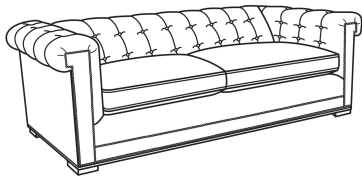

## Emmett / L3250-20

DESCRIPTION:	Sofa (86W)
OUTSIDE:	86"W x 40"D x 28"H
INSIDE:	65"W x 23"D
SEAT:	20"H
ARM:	28"H
COM:	Plain: 232 sq ft
WEIGHT:	165 lbs

**L** = available in leather

### Standard Features:

Standard with small nail trim

Channeled back with buttons

May be shown with optional features

## EMMETT

Standard Seat Cushion: Comfort Down Seat

Also available:

Emmett / 3250-20  
Sofa (86W)  
Outside: 86W x 40D x 28H  
Inside: 65W x 23D

Emmett / 3250-21  
Long Sofa (98W)  
Outside: 98W x 40D x 28H  
Inside: 77W x 23D