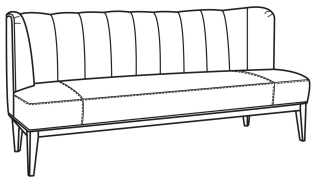

## Oslo / 1880-54

DESCRIPTION:	Sofa Banquette (81W)
OUTSIDE:	81"W x 28"D x 37"H
INSIDE:	70"W x 21"D
SEAT:	19"H
COM:	Plain: 8.00 yds Repeat of 2-14": 10.00 yds Repeat of 15-27": 11.00 yds
WEIGHT:	150 lbs

### Standard Features:

Channel Back

French Seamed Seat

May be shown with optional features

OSLO

---

Also available:

Oslo / L1880-54

Leather Sofa Banquette (81W)

Outside: 81W x 28D x 37H

Inside: 70W x 21D