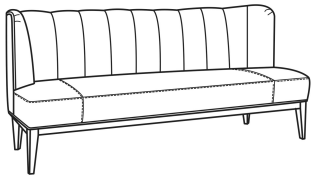

## Oslo / 1880-54

DESCRIPTION:	Sofa Banquette (81W)
OUTSIDE:	81"W x 28"D x 37"H
INSIDE:	70"W x 21"D
SEAT:	19"H
COM:	Plain: 8.00 yds Repeat of 2-14": 10.00 yds Repeat of 15-27": 11.00 yds
WEIGHT:	150 lbs

### Standard Features:

Channel Back

French Seamed Seat

May be shown with optional features

OSLO

---

Also available:

Oslo / L1880-54

Leather Sofa Banquette (81W)

Outside: 81W x 28D x 37H

Inside: 70W x 21D