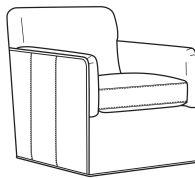

CR LAINE®

STYLE • COMFORT • COLOR

Madelaine / 4452-05

DESCRIPTION:	Chair (28.5W)
OUTSIDE:	28.5"W x 34"D x 33"H
INSIDE:	21"W x 21"D
SEAT:	19"H
ARM:	25"H
COM:	Plain: 7.50 yds Repeat of 2-14": 9.50 yds Repeat of 15-27": 10.25 yds
WEIGHT:	65 lbs

Madelaine / 4452-07
Ottoman (25.5W X 19D)
Outside: 25.5W x 19D x 16.5H
Inside: 0W x 0D

Madelaine / L4452-07
Leather Ottoman (25.5W X 19D)
Outside: 25.5W x 19D x 16.5H
Inside: 0W x 0D

Madelaine / 4452-05SW
Swivel Chair (28.5W)
Outside: 28.5W x 34D x 33H
Inside: 21W x 21D

Madelaine / L4452-05
Leather Chair (28.5W)
Outside: 28.5W x 34D x 33H
Inside: 21W x 21D

Madelaine / L4452-05SW
Leather Swivel Chair (28.5W)
Outside: 28.5W x 34D x 33H
Inside: 21W x 21D