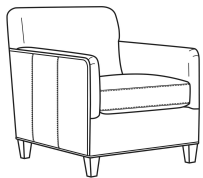

CR LAINE®

STYLE • COMFORT • COLOR

Madelaine / 4452-05

DESCRIPTION:	Chair (28.5W)
OUTSIDE:	28.5"W x 34"D x 33"H
INSIDE:	21"W x 21"D
SEAT:	19"H
ARM:	25"H
COM:	Plain: 7.50 yds Repeat of 2-14": 9.50 yds Repeat of 15-27": 10.25 yds
WEIGHT:	65 lbs

L = available in leather

Standard Features:

Tight Back

French Seamed

May be shown with optional features

MADELAINE

Standard Seat Cushion: Hallmark Seat

Also available:

Madelaine / 4452-07
Ottoman (25.5W X 19D)
Outside: 25.5W x 19D x 16.5H
Inside: 0W x 0D

Madelaine / L4452-07
Leather Ottoman (25.5W X 19D)
Outside: 25.5W x 19D x 16.5H
Inside: 0W x 0D

Madelaine / 4452-05SW
Swivel Chair (28.5W)
Outside: 28.5W x 34D x 33H
Inside: 21W x 21D

Madelaine / L4452-05
Leather Chair (28.5W)
Outside: 28.5W x 34D x 33H
Inside: 21W x 21D

Madelaine / L4452-05SW
Leather Swivel Chair (28.5W)
Outside: 28.5W x 34D x 33H
Inside: 21W x 21D