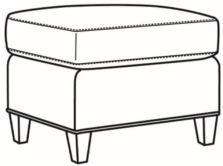

CR LAINE®

STYLE • COMFORT • COLOR

Madelaine / 4452-05

DESCRIPTION:	Chair (28.5W)
OUTSIDE:	28.5"W x 34"D x 33"H
INSIDE:	21"W x 21"D
SEAT:	19"H
ARM:	25"H
COM:	Plain: 7.50 yds Repeat of 2-14": 9.50 yds Repeat of 15-27": 10.25 yds
WEIGHT:	65 lbs

L = available in leather

Standard Features:

Tight Back

French Seamed

May be shown with optional features

MADELAINE

Standard Seat Cushion: Hallmark Seat

Also available:

Madelaine / 4452-07
Ottoman (25.5W X 19D)
Outside: 25.5W x 19D x 16.5H
Inside: 0W x 0D

Madelaine / L4452-07
Leather Ottoman (25.5W X 19D)
Outside: 25.5W x 19D x 16.5H
Inside: 0W x 0D

Madelaine / 4452-05SW
Swivel Chair (28.5W)
Outside: 28.5W x 34D x 33H
Inside: 21W x 21D

Madelaine / L4452-05
Leather Chair (28.5W)
Outside: 28.5W x 34D x 33H
Inside: 21W x 21D

Madelaine / L4452-05SW
Leather Swivel Chair (28.5W)
Outside: 28.5W x 34D x 33H
Inside: 21W x 21D