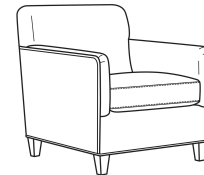

## Madelaine / 4452-05SW

DESCRIPTION:	Swivel Chair (28.5W)
OUTSIDE:	28.5"W x 34"D x 33"H
INSIDE:	21"W x 21"D
SEAT:	19"H
ARM:	25"H
COM:	Plain: 8.00 yds Repeat of 2-14": 10.00 yds Repeat of 15-27": 11.00 yds
WEIGHT:	65 lbs

## MADELAINE

Standard Seat Cushion: Hallmark Seat

### Also available:

Madelaine / 4452-07  
Ottoman (25.5W X 19D)  
Outside: 25.5W x 19D x 16.5H  
Inside: 0W x 0D

Madelaine / L4452-07  
Leather Ottoman (25.5W X 19D)  
Outside: 25.5W x 19D x 16.5H  
Inside: 0W x 0D