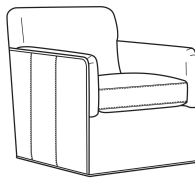

## Madelaine / 4452-05SW

DESCRIPTION:	Swivel Chair (28.5W)
OUTSIDE:	28.5"W x 34"D x 33"H
INSIDE:	21"W x 21"D
SEAT:	19"H
ARM:	25"H
COM:	Plain: 8.00 yds Repeat of 2-14": 10.00 yds Repeat of 15-27": 11.00 yds
WEIGHT:	65 lbs

## MADELAINE

Standard Seat Cushion: Hallmark Seat

### Also available:

Madelaine / 4452-07  
Ottoman (25.5W X 19D)  
Outside: 25.5W x 19D x 16.5H  
Inside: 0W x 0D

Madelaine / L4452-07  
Leather Ottoman (25.5W X 19D)  
Outside: 25.5W x 19D x 16.5H  
Inside: 0W x 0D

Madelaine / 4452-05  
Chair (28.5W)  
Outside: 28.5W x 34D x 33H  
Inside: 21W x 21D

Madelaine / L4452-05  
Leather Chair (28.5W)  
Outside: 28.5W x 34D x 33H  
Inside: 21W x 21D

Madelaine / L4452-05SW  
Leather Swivel Chair (28.5W)  
Outside: 28.5W x 34D x 33H  
Inside: 21W x 21D