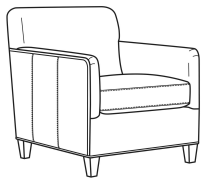

## Madelaine / 4452-05SW

DESCRIPTION:	Swivel Chair (28.5W)
OUTSIDE:	28.5"W x 34"D x 33"H
INSIDE:	21"W x 21"D
SEAT:	19"H
ARM:	25"H
COM:	Plain: 8.00 yds Repeat of 2-14": 10.00 yds Repeat of 15-27": 11.00 yds
WEIGHT:	65 lbs

## MADELAINE

Standard Seat Cushion: Hallmark Seat

### Also available:

Madelaine / 4452-07  
Ottoman (25.5W X 19D)  
Outside: 25.5W x 19D x 16.5H  
Inside: 0W x 0D

Madelaine / L4452-07  
Leather Ottoman (25.5W X 19D)  
Outside: 25.5W x 19D x 16.5H  
Inside: 0W x 0D

Madelaine / 4452-05  
Chair (28.5W)  
Outside: 28.5W x 34D x 33H  
Inside: 21W x 21D

Madelaine / L4452-05  
Leather Chair (28.5W)  
Outside: 28.5W x 34D x 33H  
Inside: 21W x 21D

Madelaine / L4452-05SW  
Leather Swivel Chair (28.5W)  
Outside: 28.5W x 34D x 33H  
Inside: 21W x 21D