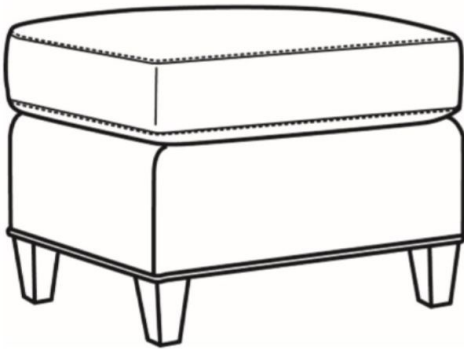

CR LAINE®

STYLE • COMFORT • COLOR

Madelaine / 4452-07

DESCRIPTION:	Ottoman (25.5W X 19D)
OUTSIDE:	25.5"W x 19"D x 16.5"H
COM:	Plain: 3.00 yds Repeat of 2-14": 3.75 yds Repeat of 15-27": 4.25 yds
WEIGHT:	40 lbs

Standard Features:

French Seamed

May be shown with optional features

MADELAINE

Standard Seat Cushion: Hallmark Seat
