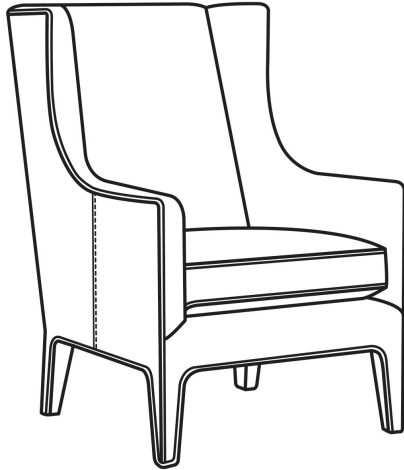

CR LAINÉ®

STYLE • COMFORT • COLOR

Fallon / L1505-05

DESCRIPTION:	Chair (29.5W)
OUTSIDE:	29.5"W x 34"D x 44.5"H
INSIDE:	22.5"W x 20.5"D
SEAT:	20"H
ARM:	22.5"H
COM:	Plain: 112 sq ft
WEIGHT:	75 lbs

FALLON

Standard Seat Cushion: Hallmark Seat

Also available:

Fallon / 1505-05
Chair (29.5W)
Outside: 29.5W x 34D x 44.5H
Inside: 22.5W x 20.5D