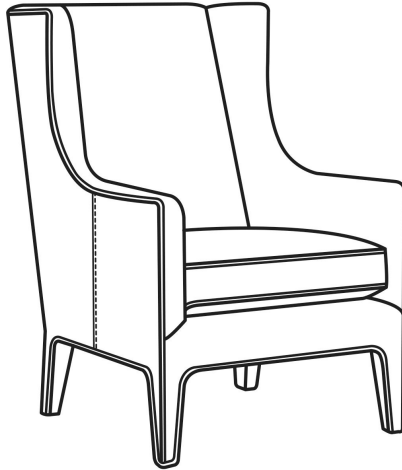

# CR LAINE®

STYLE • COMFORT • COLOR

## Fallon / L1505-05

DESCRIPTION:	Chair (29.5W)
OUTSIDE:	29.5"W x 34"D x 44.5"H
INSIDE:	22.5"W x 20.5"D
SEAT:	20"H
ARM:	22.5"H
COM:	Plain: 112 sq ft
WEIGHT:	75 lbs

## FALLON

Standard Seat Cushion: Hallmark Seat

Also available:

Fallon / 1505-05  
Chair (29.5W)  
Outside: 29.5W x 34D x 44.5H  
Inside: 22.5W x 20.5D