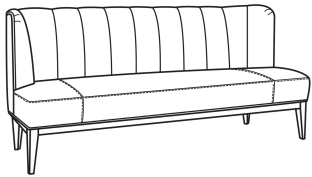

CR LAINE®

STYLE • COMFORT • COLOR

Oslo / L1880-54

DESCRIPTION:	Sofa Banquette (81W)
OUTSIDE:	81"W x 28"D x 37"H
INSIDE:	70"W x 21"D
SEAT:	19"H
COM:	Plain: 114 sq ft
WEIGHT:	155 lbs

Standard Features:

Channel Back

French Seamed Seat

May be shown with optional features

OSLO

Also available:

Oslo / 1880-54

Sofa Banquette (81W)

Outside: 81W x 28D x 37H

Inside: 70W x 21D