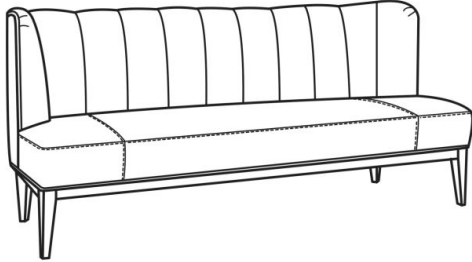

CR LAINE®

STYLE • COMFORT • COLOR

Oslo / L1880-54

DESCRIPTION:	Sofa Banquette (81W)
OUTSIDE:	81"W x 28"D x 37"H
INSIDE:	70"W x 21"D
SEAT:	19"H
COM:	Plain: 114 sq ft
WEIGHT:	155 lbs

Standard Features:

Channel Back

French Seamed Seat

May be shown with optional features

OSLO

Also available:

Oslo / 1880-54

Sofa Banquette (81W)

Outside: 81W x 28D x 37H

Inside: 70W x 21D