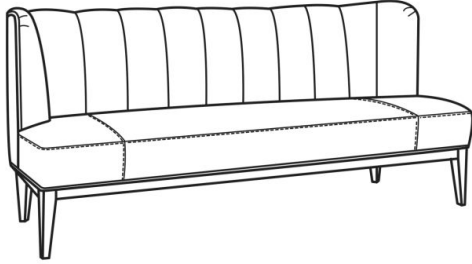

CR LAINE®

STYLE • COMFORT • COLOR

Oslo / L1880-54

DESCRIPTION:	Sofa Banquette (81W)
OUTSIDE:	81"W x 28"D x 37"H
INSIDE:	70"W x 21"D
SEAT:	19"H
COM:	Plain: 114 sq ft
WEIGHT:	155 lbs

Standard Features:

Channel Back

French Seamed Seat

May be shown with optional features

OSLO

Also available:

Oslo / 1880-54

Sofa Banquette (81W)

Outside: 81W x 28D x 37H

Inside: 70W x 21D