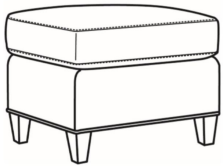

Also available:

Madelaine / 4452-07
Ottoman (25.5W X 19D)
Outside: 25.5W x 19D x 16.5H
Inside: 0W x 0D