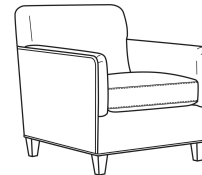

## Madelaine / L4452-05

DESCRIPTION:	Chair (28.5W)
OUTSIDE:	28.5"W x 34"D x 33"H
INSIDE:	21"W x 21"D
SEAT:	19"H
ARM:	25"H
COM:	Plain: 89 sq ft
WEIGHT:	65 lbs

**L** = available in leather

## MADELAINE

Standard Seat Cushion: Hallmark Seat

### Also available:

Madelaine / 4452-07  
Ottoman (25.5W X 19D)  
Outside: 25.5W x 19D x 16.5H  
Inside: 0W x 0D

Madelaine / L4452-07  
Leather Ottoman (25.5W X 19D)  
Outside: 25.5W x 19D x 16.5H  
Inside: 0W x 0D