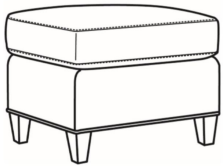

CR LAINE®

STYLE • COMFORT • COLOR

Madelaine / L4452-05SW

DESCRIPTION:	Swivel Chair (28.5W)
OUTSIDE:	28.5"W x 34"D x 33"H
INSIDE:	21"W x 21"D
SEAT:	19"H
ARM:	25"H
COM:	Plain: 93 sq ft
WEIGHT:	65 lbs

L = available in leather

Standard Features:

Tight Back

French Seamed

May be shown with optional features

MADELAINE

Standard Seat Cushion: Hallmark Seat

Also available:

Madelaine / 4452-07
Ottoman (25.5W X 19D)
Outside: 25.5W x 19D x 16.5H
Inside: 0W x 0D

Madelaine / L4452-07
Leather Ottoman (25.5W X 19D)
Outside: 25.5W x 19D x 16.5H
Inside: 0W x 0D

Madelaine / 4452-05
Chair (28.5W)
Outside: 28.5W x 34D x 33H
Inside: 21W x 21D

Madelaine / 4452-05SW
Swivel Chair (28.5W)
Outside: 28.5W x 34D x 33H
Inside: 21W x 21D

Madelaine / L4452-05
Leather Chair (28.5W)
Outside: 28.5W x 34D x 33H
Inside: 21W x 21D