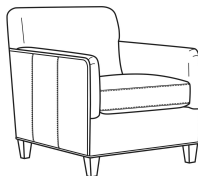

CR LAINE®

STYLE • COMFORT • COLOR

Madelaine / L4452-05SW

DESCRIPTION:	Swivel Chair (28.5W)
OUTSIDE:	28.5"W x 34"D x 33"H
INSIDE:	21"W x 21"D
SEAT:	19"H
ARM:	25"H
COM:	Plain: 93 sq ft
WEIGHT:	65 lbs

L = available in leather

Standard Features:

Tight Back

French Seamed

May be shown with optional features

MADELAINE

Standard Seat Cushion: Hallmark Seat

Also available:

Madelaine / 4452-07
Ottoman (25.5W X 19D)
Outside: 25.5W x 19D x 16.5H
Inside: 0W x 0D

Madelaine / L4452-07
Leather Ottoman (25.5W X 19D)
Outside: 25.5W x 19D x 16.5H
Inside: 0W x 0D

Madelaine / 4452-05
Chair (28.5W)
Outside: 28.5W x 34D x 33H
Inside: 21W x 21D

Madelaine / 4452-05SW
Swivel Chair (28.5W)
Outside: 28.5W x 34D x 33H
Inside: 21W x 21D

Madelaine / L4452-05
Leather Chair (28.5W)
Outside: 28.5W x 34D x 33H
Inside: 21W x 21D