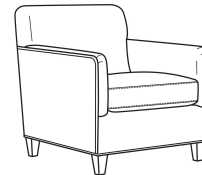

CR LAINE®

STYLE • COMFORT • COLOR

Madelaine / L4452-05SW

DESCRIPTION:	Swivel Chair (28.5W)
OUTSIDE:	28.5"W x 34"D x 33"H
INSIDE:	21"W x 21"D
SEAT:	19"H
ARM:	25"H
COM:	Plain: 93 sq ft
WEIGHT:	65 lbs

L = available in leather

Standard Features:

Tight Back

French Seamed

May be shown with optional features

MADELAINE

Standard Seat Cushion: Hallmark Seat

Also available:

Madelaine / 4452-07
Ottoman (25.5W X 19D)
Outside: 25.5W x 19D x 16.5H
Inside: 0W x 0D

Madelaine / L4452-07
Leather Ottoman (25.5W X 19D)
Outside: 25.5W x 19D x 16.5H
Inside: 0W x 0D

Madelaine / 4452-05
Chair (28.5W)
Outside: 28.5W x 34D x 33H
Inside: 21W x 21D

Madelaine / 4452-05SW
Swivel Chair (28.5W)
Outside: 28.5W x 34D x 33H
Inside: 21W x 21D

Madelaine / L4452-05
Leather Chair (28.5W)
Outside: 28.5W x 34D x 33H
Inside: 21W x 21D