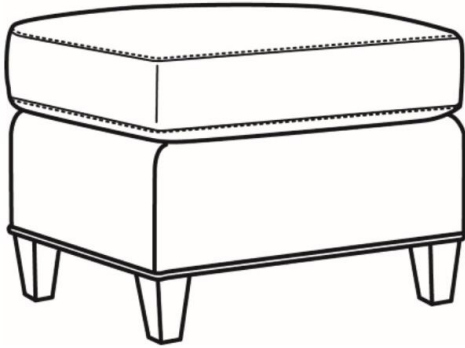

CR LAINE®

STYLE • COMFORT • COLOR

Madelaine / L4452-07

DESCRIPTION: Ottoman (25.5W X 19D)
OUTSIDE: 25.5"W x 19"D x 16.5"H
COM: Plain: 29 sq ft
WEIGHT: 40 lbs

Standard Features:

French Seamed

May be shown with optional features

MADELAINE

Standard Seat Cushion: Hallmark Seat
