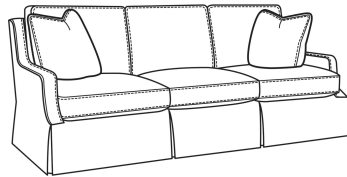

CR LAINE®

STYLE • COMFORT • COLOR

Avery / 3760-05SW

DESCRIPTION:	Swivel Chair (30W)
OUTSIDE:	30"W x 39"D x 35"H
INSIDE:	22"W x 22.5"D
SEAT:	20.5"H
ARM:	23"H
BACK RAIL:	34"H
COM:	Plain: 8.00 yds Repeat of 2-14": 10.00 yds Repeat of 15-27": 11.00 yds
WEIGHT:	65 lbs

Standard Features:

Box Border Back

French Seamed

May be shown with optional features

AVERY

Standard Seat Cushion: Comfort Down Seat

Standard Back Pillow: Comfort Down Back

Also available:

Avery / 3760-07
Ottoman (25W X 19D)
Outside: 25W x 19D x 17H
Inside: 0W x 0D

Avery / 3760-00
Sofa (87W)
Outside: 87W x 39D x 35H
Inside: 79W x 22.5D

Avery / 3760-02
Apt Sofa (78W)
Outside: 78W x 39D x 35H
Inside: 70W x 22.5D