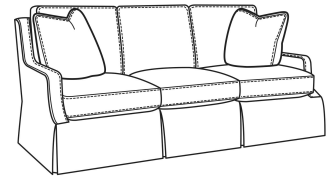

CR LAINE®

STYLE • COMFORT • COLOR

Avery / 3760-05SW

DESCRIPTION:	Swivel Chair (30W)
OUTSIDE:	30"W x 39"D x 35"H
INSIDE:	22"W x 22.5"D
SEAT:	20.5"H
ARM:	23"H
BACK RAIL:	34"H
COM:	Plain: 8.00 yds Repeat of 2-14": 10.00 yds Repeat of 15-27": 11.00 yds
WEIGHT:	65 lbs

Standard Features:

Box Border Back

French Seamed

May be shown with optional features

AVERY

Standard Seat Cushion: Comfort Down Seat

Standard Back Pillow: Comfort Down Back

Also available:

Avery / 3760-07
Ottoman (25W X 19D)
Outside: 25W x 19D x 17H
Inside: 0W x 0D

Avery / 3760-00
Sofa (87W)
Outside: 87W x 39D x 35H
Inside: 79W x 22.5D

Avery / 3760-02
Apt Sofa (78W)
Outside: 78W x 39D x 35H
Inside: 70W x 22.5D

Avery / 3760-05
Chair (30W)
Outside: 30W x 39D x 35H
Inside: 22W x 22.5D