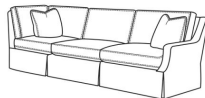

Standard Features:

Box Border Back

French Seamed

Standard with throw pillows (not shown)

Various configurations available; visit a CR Laine retailer for more details.

May be shown with optional features

AVERY

Standard Seat Cushion:	Comfort Down Seat
Standard Back Pillow:	Comfort Down Back

Also available:

3760-10L Corner Sofa (108W)

Avery / 3760-10L

Corner Sofa (108W)

Outside: 108W x 39D x 35H

Inside: 88W x 22.5D

3760-10R Corner Sofa (108W)

Avery / 3760-10R

Corner Sofa (108W)

Outside: 108W x 39D x 35H

Inside: 88W x 22.5D

3760-39LB Corner Sofa Chaise (95W)

Avery / 3760-39LB

Corner Sofa Chaise (95W)