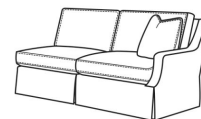

3760-11R One Arm Sofa (69W)

Avery / 3760-11R

One Arm Sofa (69W)

Outside: 69W x 39D x 35H

Inside: 65W x 22.5D