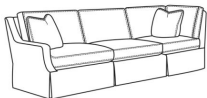

CR LAINE®

STYLE • COMFORT • COLOR

Avery / 3760

3760-11L / 3760-10R

DESCRIPTION:	Sectional
OUTSIDE:	108"W x 108"D x 35"H
INSIDE:	88"W x 22.5"D
SEAT:	20.5"H
ARM:	23"H
BACK RAIL:	34"H
THROW PILLOWS:	3 - 20"
WEIGHT:	340 lbs

Standard Features:

Box Border Back

French Seamed

Standard with throw pillows (not shown)

Various configurations available; visit a CR Laine retailer for more details.

May be shown with optional features

AVERY

Standard Seat Cushion:	Comfort Down Seat
Standard Back Pillow:	Comfort Down Back

Also available:

3760-10L Corner Sofa (108W)

Avery / 3760-10L

Corner Sofa (108W)

Outside: 108W x 39D x 35H

Inside: 88W x 22.5D