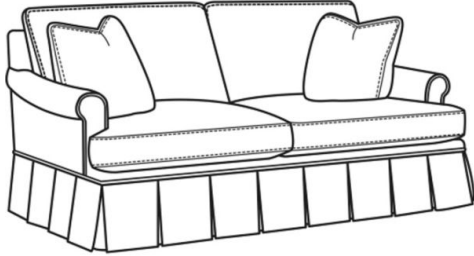

## Magnolia / 1230-22

DESCRIPTION:	Apt Sofa (78W)
OUTSIDE:	78"W x 41"D x 37"H
INSIDE:	67"W x 23"D
SEAT:	21"H
ARM:	25"H
BACK RAIL:	33"H
THROW PILLOWS:	2 - 20"
COM:	Plain: 22.00 yds Repeat of 2-14": 27.50 yds Repeat of 15-27": 29.75 yds
WEIGHT:	150 lbs

## MAGNOLIA

Standard Seat Cushion:	Comfort Down Seat
Standard Back Pillow:	Comfort Down Back